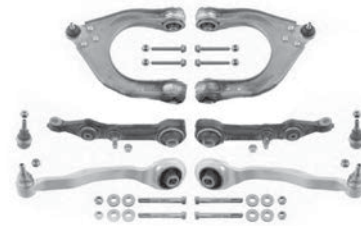

91 MR 04117	TIE ROD END	TIE ROD END	91 MR 04116
	2113302303 Front Axle Left M14X1,5	2113302603 Front Axle Right M14X1,5	
91 MR 09235	TIE ROD END	TIE ROD END	91 MR 09236
	2203381315 Front Axle Left	2203381415 Front Axle Right	
95 MR 01873	AXIAL JOINT	AXIAL JOINT	95 MR 01873
	2203380715 Front Axle left and right M14X1,5 M16X1,5	2203380715 Front Axle left and right M14X1,5 M16X1,5	
95 MR 05262	AXIAL JOINT	AXIAL JOINT	95 MR 05262
	2113380015 Front Axle Left and Right M14X1,5 M16X1,5	2113380015 Front Axle Left and Right M14X1,5 M16X1,5	
94 MR 02122	TRACK CONTROL ARM	TRACK CONTROL ARM	94 MR 02123
	2113302911 Lower Front Axle Left 385 M14x1,5	2113301211 Lower Front Axle Right 385 M14x1,5	
94 MR 03429	TRACK CONTROL ARM	TRACK CONTROL ARM	94 MR 03430
	2113309107 Front Axle Left Lower Rear	2113308207 Front Axle Right Lower