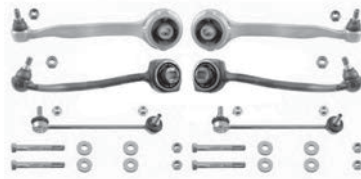

C-CLASS (W203)
C-CLASS Saloon (W203)

2000 - 05 -
2000 - 05 -

89 MR 09409

2033303911S3

REPAIR KIT

Front Axle left and right

91 MR 00902	TIE ROD END 2033301903 Front Axle Left M14X1,5	TIE ROD END 2033304003 Front Axle Right M14X1,5	91 MR 00903
91 MR 10274	TIE ROD END 2033303303 Front Axle Left	TIE ROD END 2033303403 Front Axle right	91 MR 10275
95 MR 01873	AXIAL JOINT 2203380715 Front Axle left and right M14X1,5 M16X1,5	AXIAL JOINT 2203380715 Front Axle left and right M14X1,5 M16X1,5	95 MR 01873
95 MR 05260	AXIAL JOINT 2033380215 Front Axle Left and Right M16X1,5 M14X1,5	AXIAL JOINT 2033380215 Front Axle Left and Right M16X1,5 M14X1,5	95 MR 05260
94 MR 00499	TRACK CONTROL ARM 2033303311 Front Axle Left Lower	TRACK CONTROL ARM 2033303411 Front Axle Right Lower	94 MR 00500
94 MR 01077	TRACK CONTROL ARM 2033303511 Front Axle Left	TRACK CONTROL ARM 2033300211 Front Axle Right	94 MR 01076
94 MR 09327	TRACK CONTROL ARM 2033500353 Left and Right Rear Axle	TRACK CONTROL ARM 2033500353 Left and Right Rear Axle	94 MR 09327
96 MR 00577	STABILIZER 1243504206 Rear Axle Left and Right	STABILIZER 1243504206 Rear Axle Left and Right	96 MR 00577