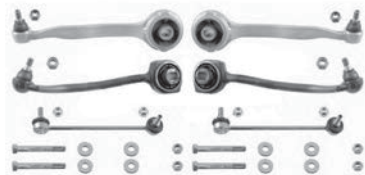

89 MR 09409		REPAIR KIT
2033303911S3		Front Axle left and right