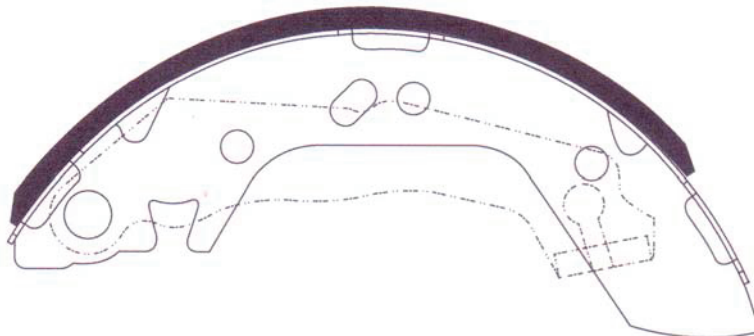

Outside Radius of Lining : 89.5mm  
Width of Lining : 35mm

DHB No.	MODEL	LO.	FMSI "D" No.	DB No.
DS103	HYUNDAI VERNA (NEW)/ENANTRA/AVANTE			

DHB No.	MODEL	LO.	FMSI "D" No.	DB No.
<b>DS104</b>	<b>HYUNDAI</b> ELANTRA/AVANTE/AVANTE XD	R		