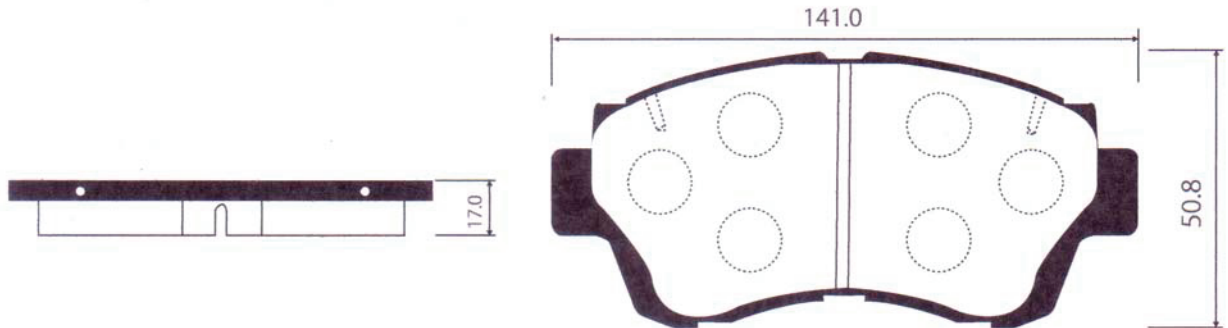

DHB No.	MODEL	LO.	FMSI "D" No.	DB No.
DP6019	TOYOTA CAMRY (VCV10,MCV10,SXV23/20L~C/23L-C); '91.9~ON;LEXUS ES300/SC300 '91.7~98.5;SIENNA '97~ON;CELICA (ST204) '93.9~;LS400 '89~92; AVALON '94.9~97.7	F	7357-D476	DB1 209