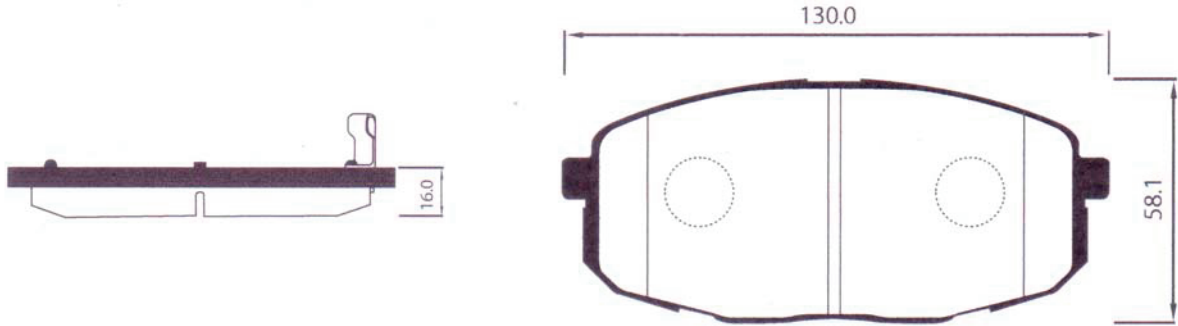

DHB No.	MODEL	LO.	FMSI "D" No.	DB No.
DP2022	KIA CARENS II, X-TREK, CEE' D, i30	F