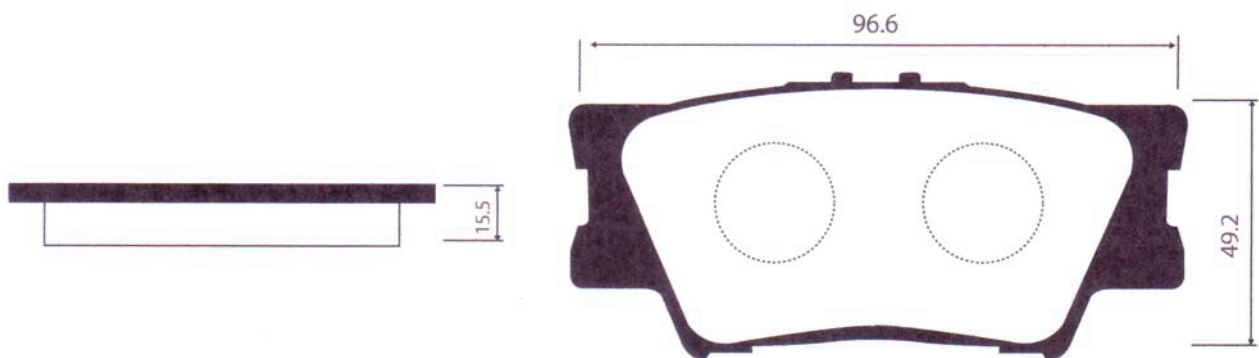

DHB No.	MODEL	LO.	FMSI "D" No.	DB No.
DP6050	TOYOTA RAV-4 '05.11~ON;CAMRY '06.1~ON	F	D1212