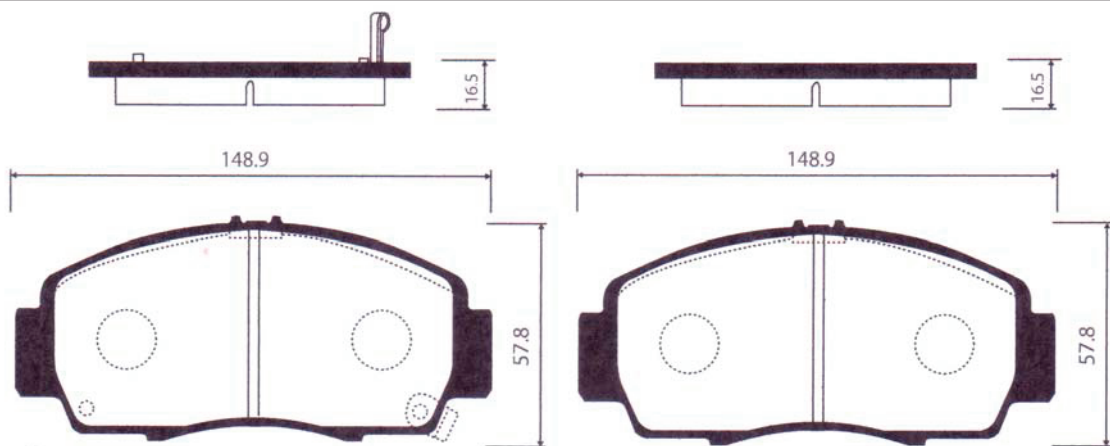

DHB No.	MODEL	LO.	FMSI "D" No.	DB No.
DP6032	HONDA Accord (6Cyl) '03~ON; 04~99 ACURA, 04~99 HONDA	F	7656-D787	DB1 393