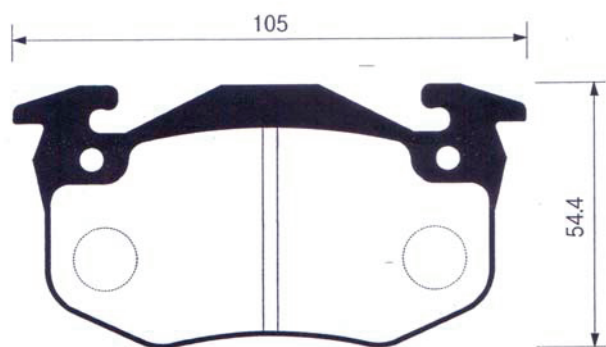

DHB No.	MODEL	LO.	FMSI "D" No.	DB No.
DP6068	NEW PEUGEOT 206	F		

DHB No.	MODEL	LO.	FMSI "D" No.	DB No.
DP6069	NEW PEUGEOT 206	R		

DHB No.	MODEL	LO.	FMSI "D" No.	DB No.
DP6070				

Thickness : 30mm

DHB No.	MODEL	LO.	FMSI "D" No.	DB No.
DP6071				