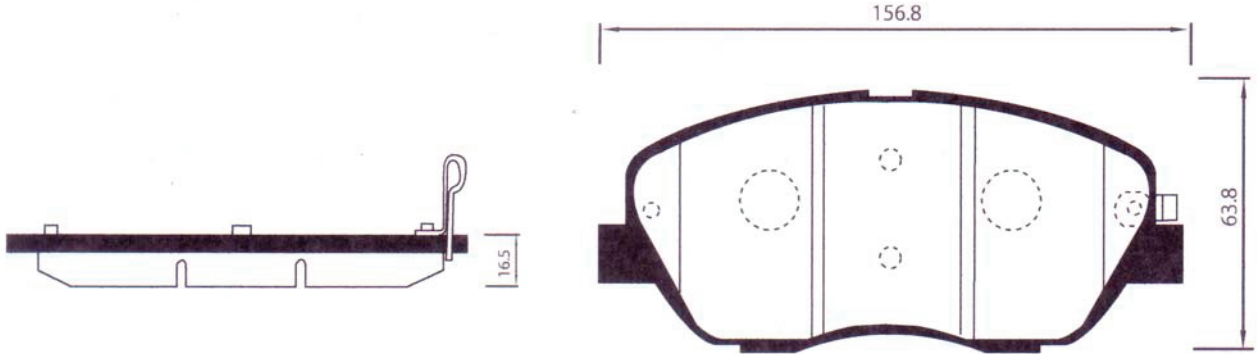

DHB No.	MODEL	LO.	FMSI "D" No.	DB No.
DP2040	KIA MOHAVE	F	8493-D1385