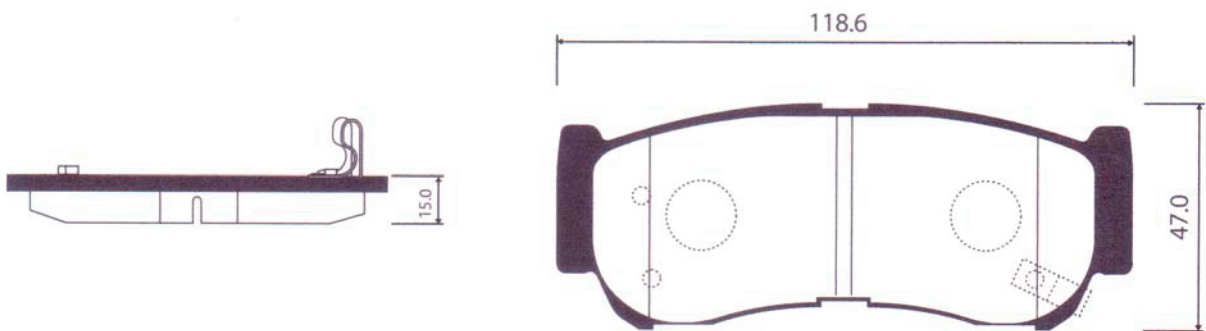

DHB No.	MODEL	LO.	FMSI "D" No.	DB No.
DP5008	SSANGYONG RODIUS	R	7853-D954	DB1 673