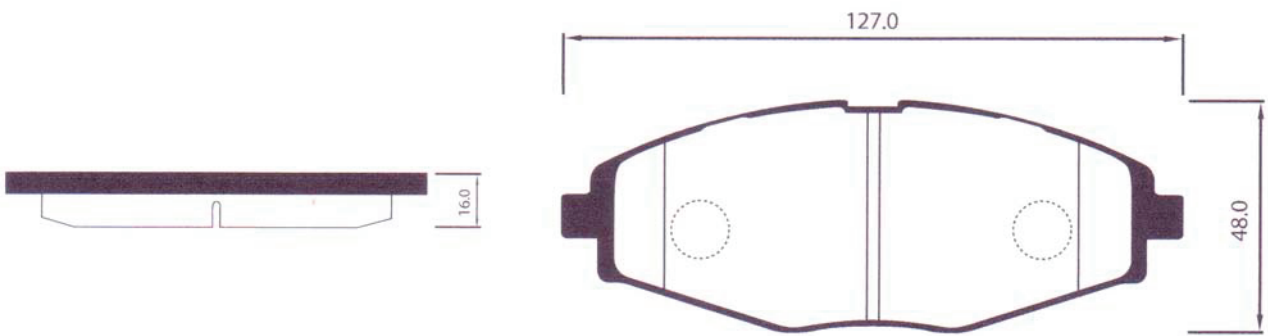

DHB No.	MODEL	LO.	FMSI "D" No.	DB No.
DP3001	DAEWOO, CHERY MATIZ, LANOS, SOHC, QQ	F	8433-D1321	DB1368