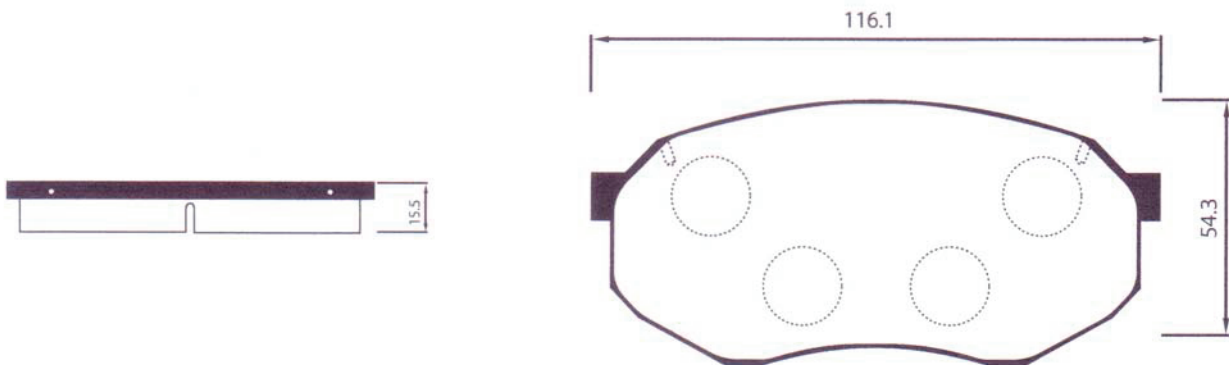

DHB No.	MODEL	LO.	FMSI "D" No.	DB No.
DP2006	KIA, TOYOTA POTENTIA(OLD), COMFORT, CREWN COMFORT 2.0, CRESSIDA MX83	F	7320-D433	DB1 141

DHB No.	MODEL	LO.	FMSI "D" No.	DB No.
DP2007	KIA POTENTIA(NEW)	R		

DHB No.	MODEL	LO.	FMSI "D" No.	DB No.
DP2008	KIA SPECTRA, CREDOS II, CARENS	F	D889	DB1 753