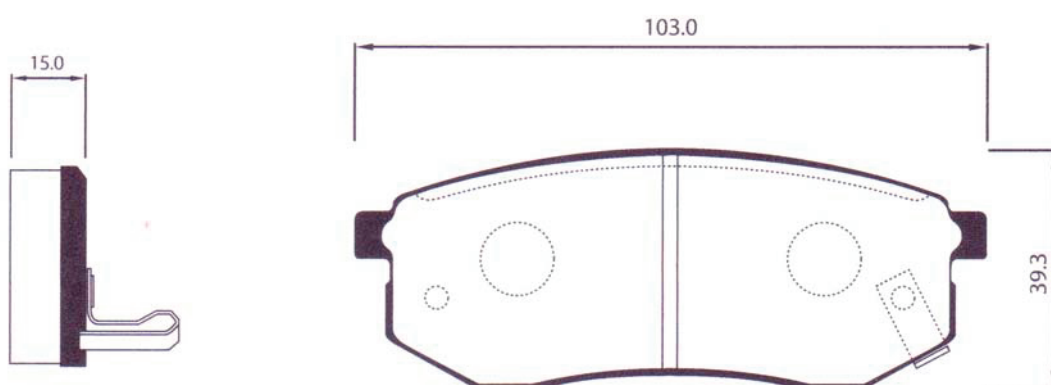

DHB No.	MODEL	LO.	FMSI "D" No.	DB No.
DP1011	HYUNDAI SANTAMO, NEW GRANDEUR 2.0/2.5 KIA GARSTAR	R		DB1 167