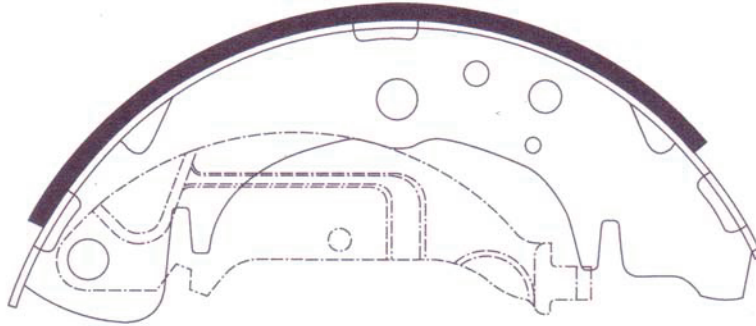

DHB No.	MODEL	LO.	FMSI "D" No.	DB No.
DS214	KIA N/CARNIVAL, CARNIVAL II HYUNDAI TRAJET XG	R		

Outside Radius of Lining : 126.7mm
Width of Lining : 55mm

DHB No.	MODEL	LO.	FMSI "D" No.	DB No.
DS215	KIA AVELLA, RIO	R