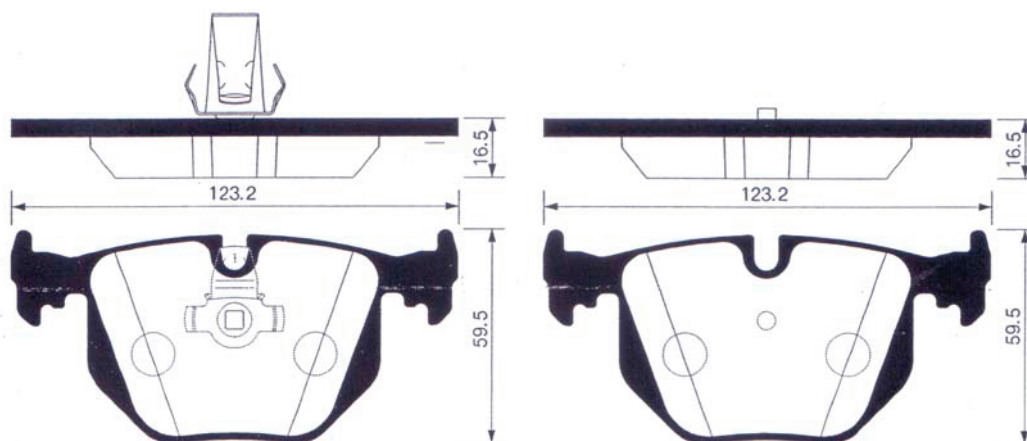

DHB No.	MODEL	LO.	FMSI "D" No.	DB No.
DP6056	BMW 525(E34), 730(E32/E38)	F	D394	

DHB No.	MODEL	LO.	FMSI "D" No.	DB No.
DP6057	HONDA ACCORD/TORNEO/ODYSSEY	F	D787