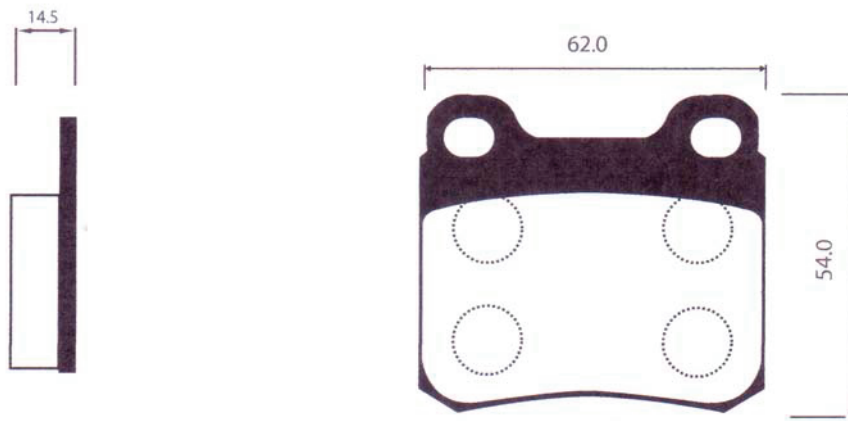

DHB No.	MODEL	LO.	FMSI "D" No.	DB No.
DP6017	BENZ (W124/201) 220/250/280/300 Serier '90~96	R	7230-D335	DB328

DHB No.	MODEL	LO.	FMSI "D" No.	DB No.
DP6018	TOYOTA Avalon Sep-03	F	7951-D648	DB1474