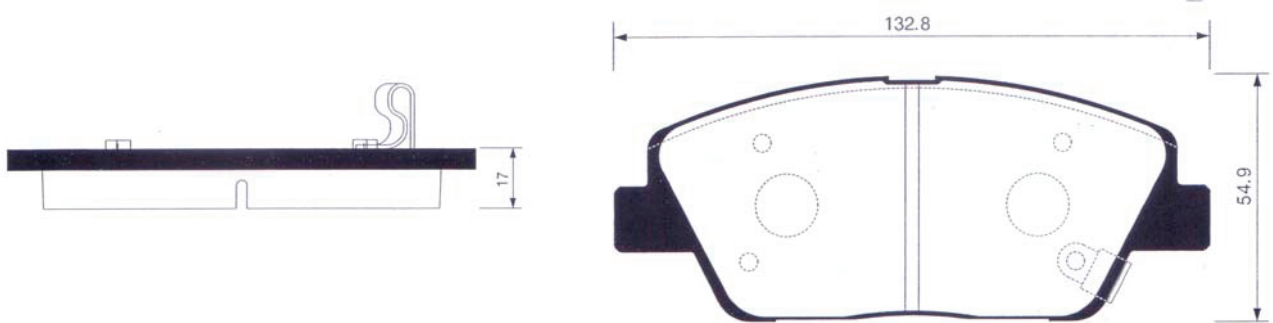

DHB No.	MODEL	LO.	FMSI "D" No.	DB No.
DP2042	KIA K-5 2.0(15')	F