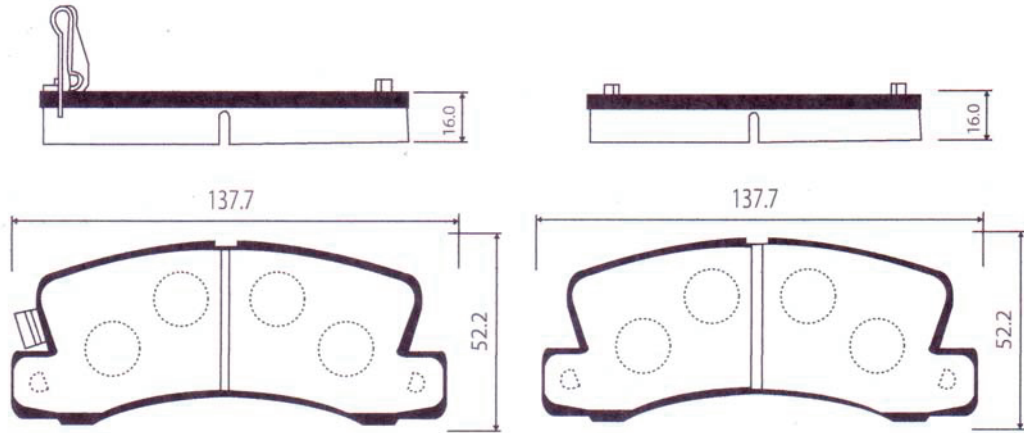

DHB No.	MODEL	LO.	FMSI "D" No.	DB No.
DP6022	HONDA ODYSSEY ;99~ ON CIVIC '96~05	F	7573-D465	D465A