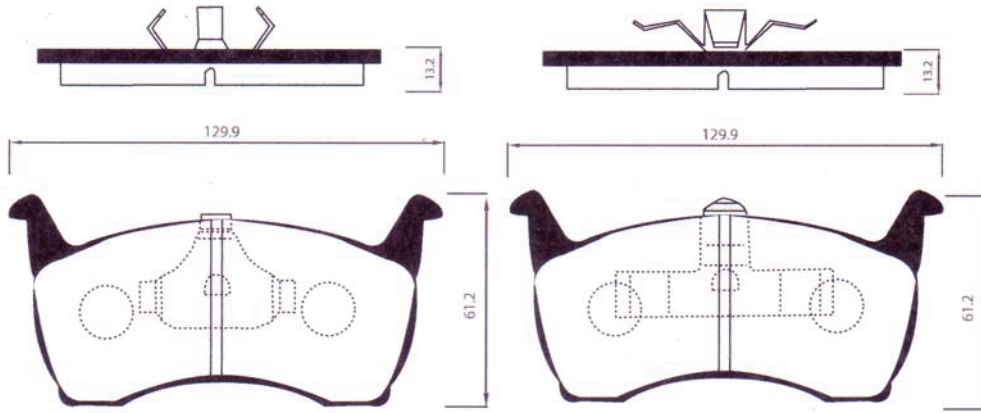

DHB No.	MODEL	LO.	FMSI "D" No.	DB No.
DP6003	FORD Fairlane, Falcon, LTD	F		DB1 108