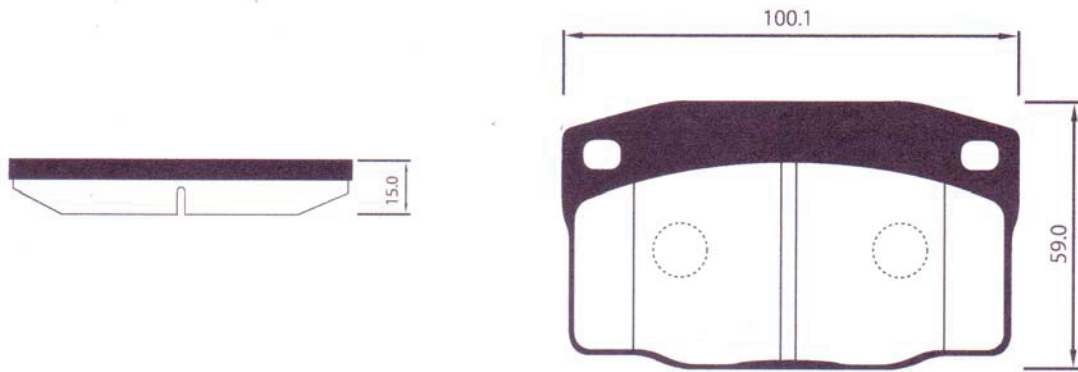

DHB No.	MODEL	LO.	FMSI "D" No.	DB No.
DP3003	DAEWOO LEMANS, RACER, NEXIA, CIELO, ESPERO	F	7267-D378	DB1 164