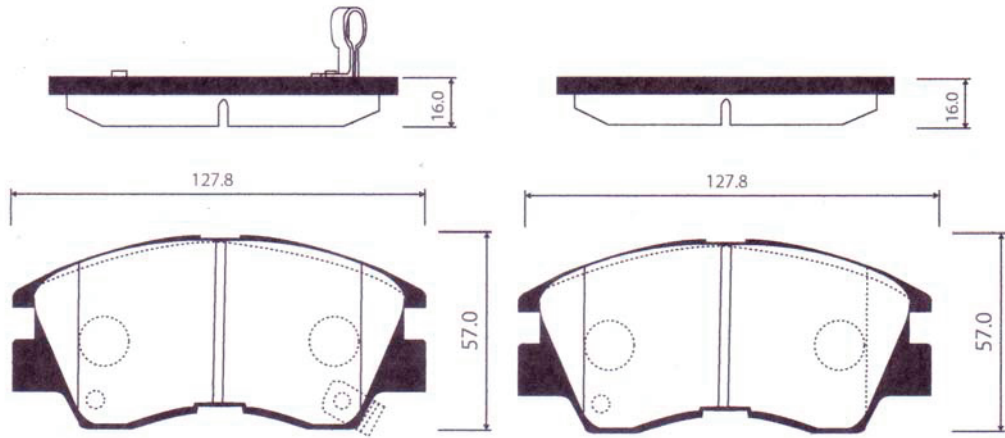

DHB No.	MODEL	LO.	FMSI "D" No.	DB No.
DP6016	mitsubishi L200 '87~ON;L300 '87~ON;TRUCK '86.4~ON;	F	7241-D349	DB1113