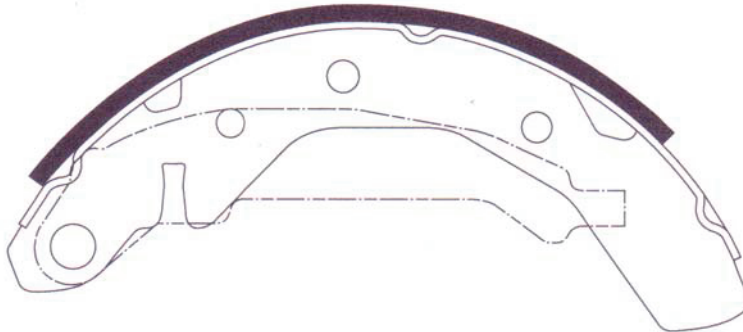

DHB No.	MODEL	LO.	FMSI "D" No.	DB No.
DS303	DAEWOO TICO/MATIZ	R		

Outside Radius of Lining : 90mm
Width of Lining : 30mm

DHB No.	MODEL	LO.	FMSI "D" No.	DB No.
DS304	DAEWOO DAVAS/LABO	R