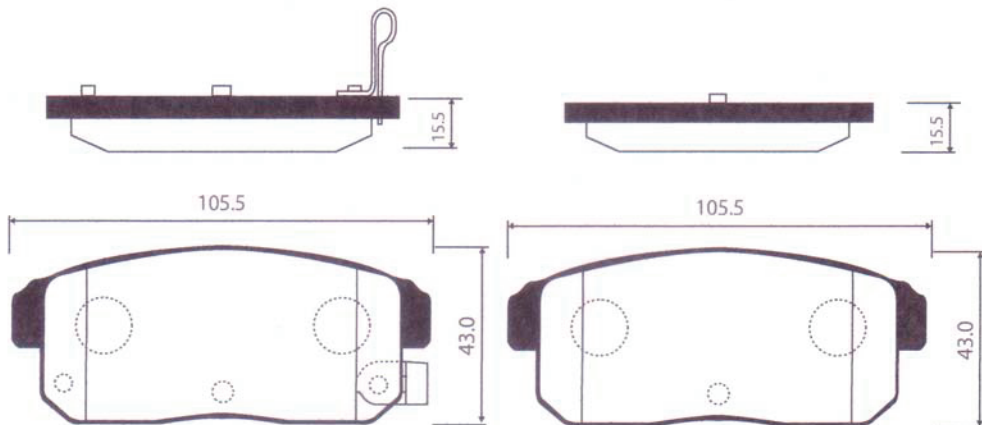

DHB No.	MODEL	LO.	FMSI "D" No.	DB No.
DP6054	NISSAN Primera	R