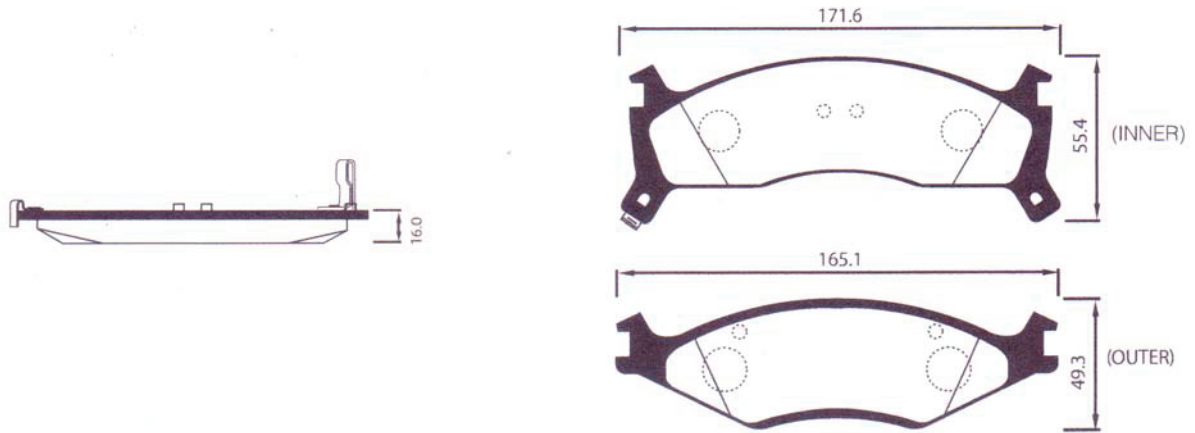

DHB No.	MODEL	LO.	FMSI "D" No.	DB No.
DP2028	KIA SPORTAGE(OLD TYPE)	F	7550-D670	

DHB No.	MODEL	LO.	FMSI "D" No.	DB No.
DP2029	KIA CARNIVAL II	F