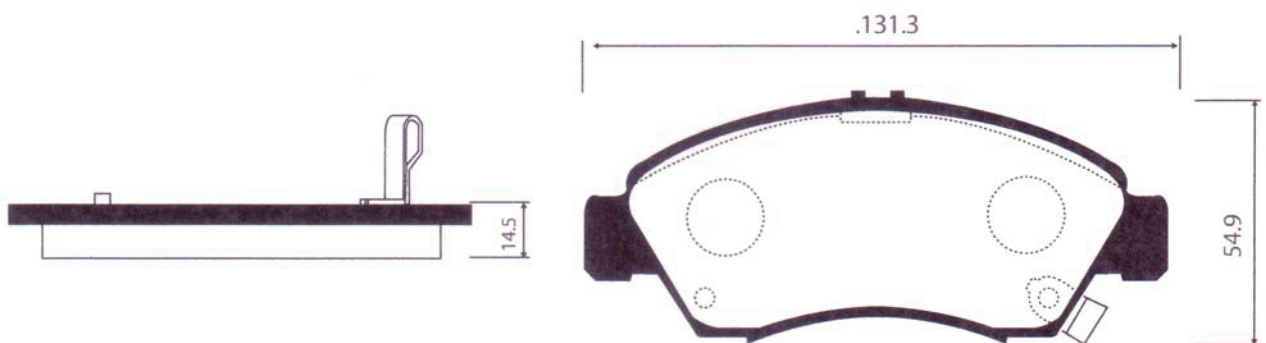

DHB No.	MODEL	LO.	FMSI "D" No.	DB No.
DP6021	HONDA Civic92~Sep-00	F		DB1 262