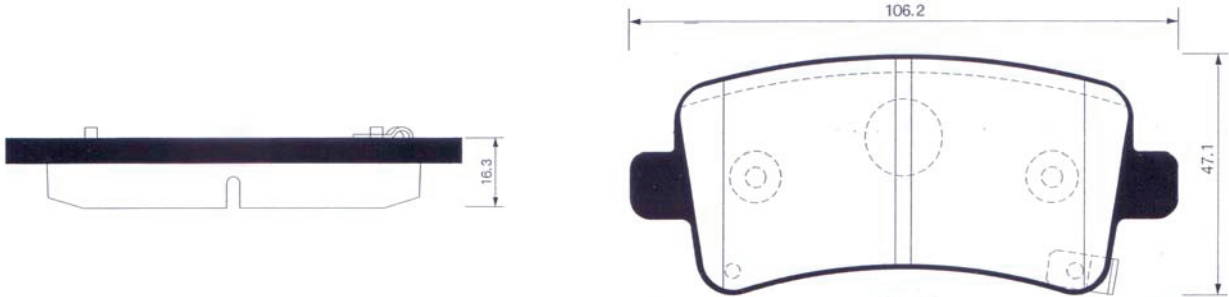

DHB No.	MODEL	LO.	FMSI "D" No.	DB No.
DP3023	DAEWOO ALPHEON	R