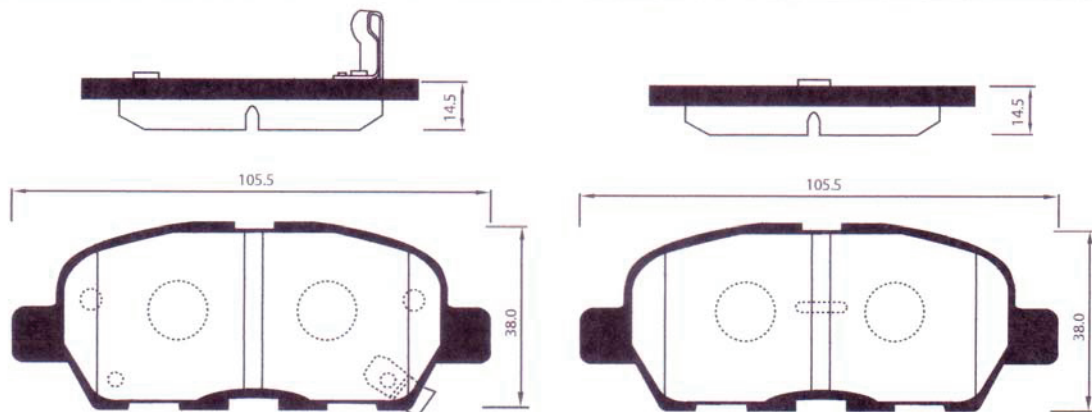

DHB No.	MODEL	LO.	FMSI "D" No.	DB No.
DP4006	SAMSUNG SM5	R	7784-D905	DB1 509