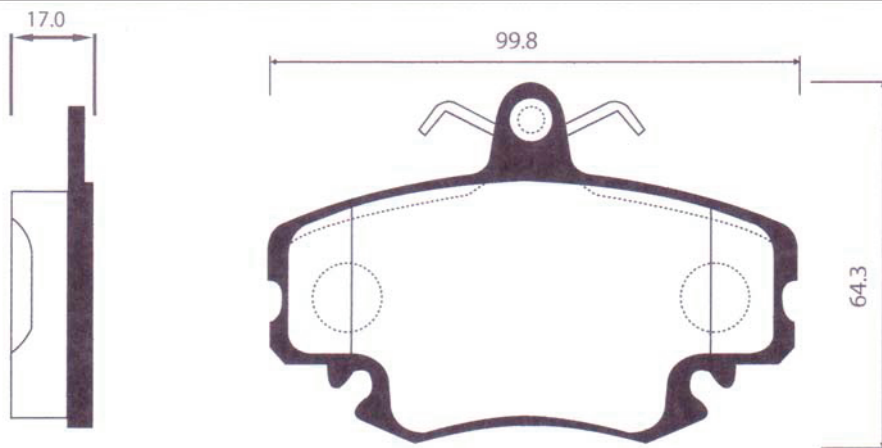

DHB No.	MODEL	LO.	FMSI "D" No.	DB No.
DP6053	RENAULT DACIA LOGAN	F