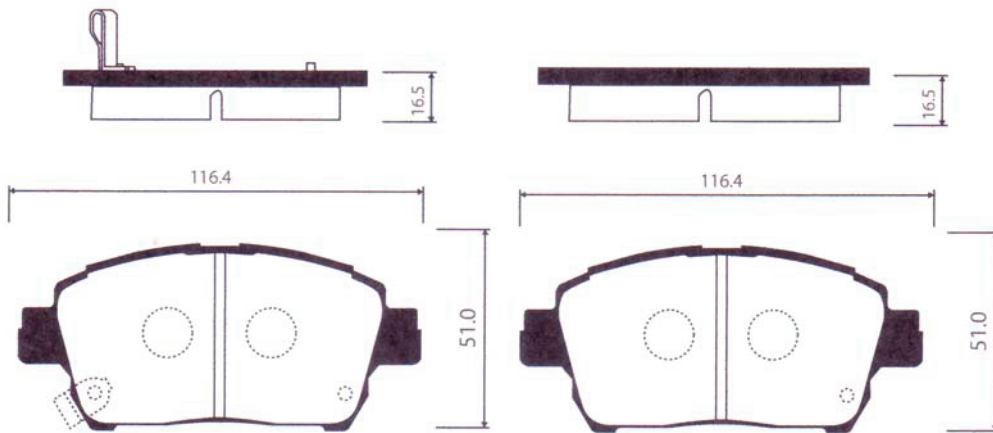

DHB No.	MODEL	LO.	FMSI "D" No.	DB No.
DP6014	TOYOTA COROLLA ALTIS '02~ON; FUNCARGO '99~; CELICA (ZZT230) '99~ON ECHO/PRIUS '01~04	F	7695-D822	DB1422

DHB No.	MODEL	LO.	FMSI "D" No.	DB No.
DP6015	TOYOTA CHEVROLET NOVA '85~'92; TERCEL '82~ON ; COROLLA (AE80/92/95) '83~ON; PASEO '91~; CAMRY (SV11; CV10/11) '83~86	F	7153-D242	DB308