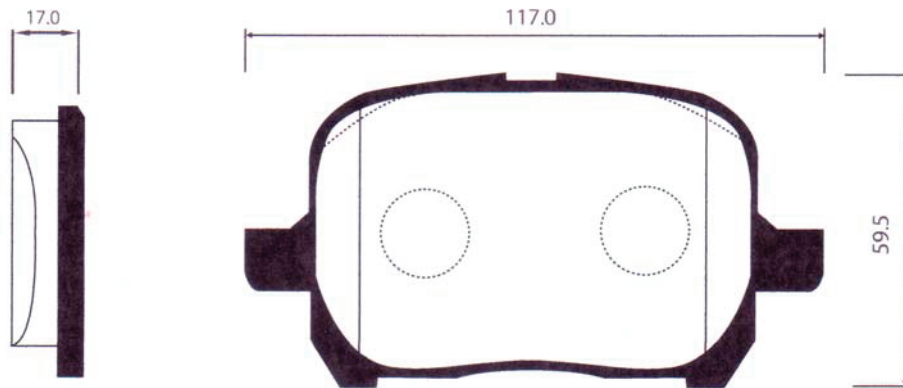

DHB No.	MODEL	LO.	FMSI "D" No.	DB No.
DP6002	HOLDEN HSV89~97	R		DB1 086

DHB No.	MODEL	LO.	FMSI "D" No.	DB No.
DP6003	FORD Fairlane, Falcon, LTD	F		DB1 108

DHB No.	MODEL	LO.	FMSI "D" No.	DB No.
DP6004	TOYOTA AVALON (MCX20) '99~; CAMRY (MCX20) '96.7; LEXUS ES300 '98.6~ON; RX300 (MCU10, MCU15) 98.1~05	F	7581-D707	DB1 345