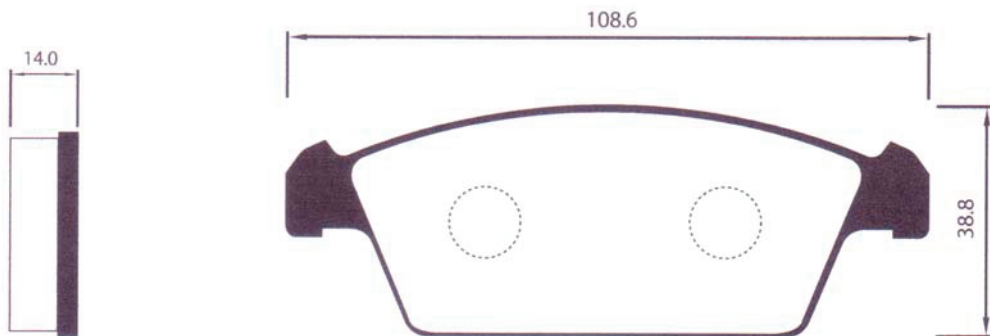

DHB No.	MODEL	LO.	FMSI "D" No.	DB No.
DP3002	DAEWOO TICO	F