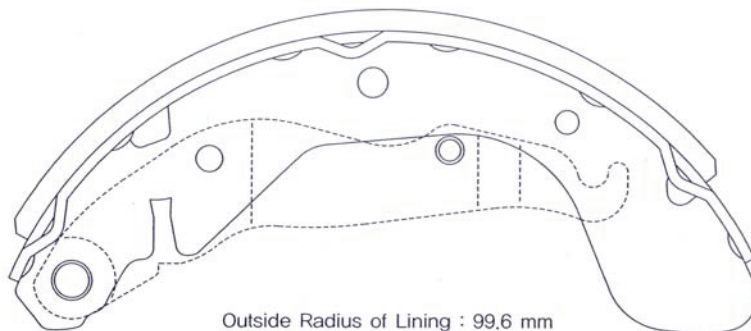

Outside Radius of Lining : 99.6 mm
Width of Lining : 40 mm