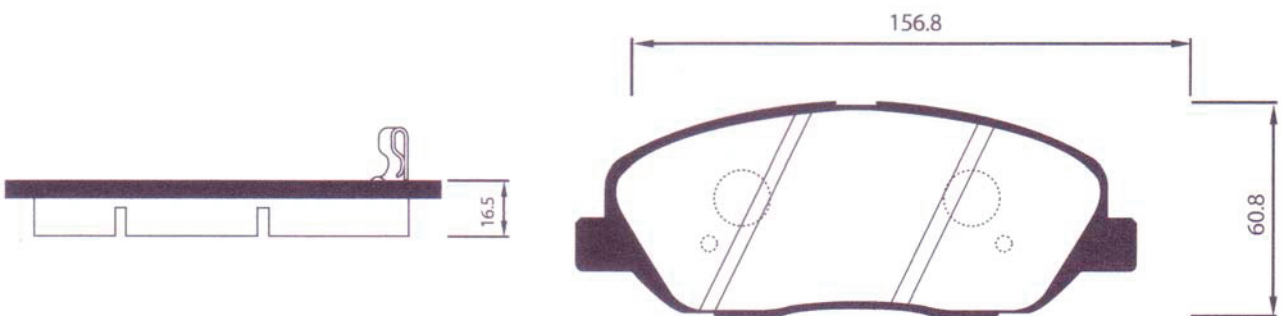

DHB No.	MODEL	LO.	FMSI "D" No.	DB No.
DP1033	HYUNDAI NEW SANTAFE(2007), GENESIS	F	8400-D1202