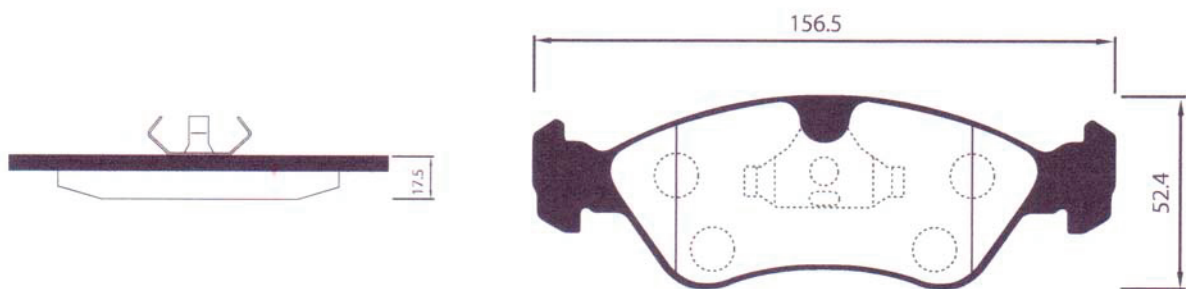

DHB No.	MODEL	LO.	FMSI "D" No.	DB No.
DP3004	DAEWOO ESPERO TEVES, PRINCE "T" TYPE, PRINCE	F	7666-D796	DB1 228