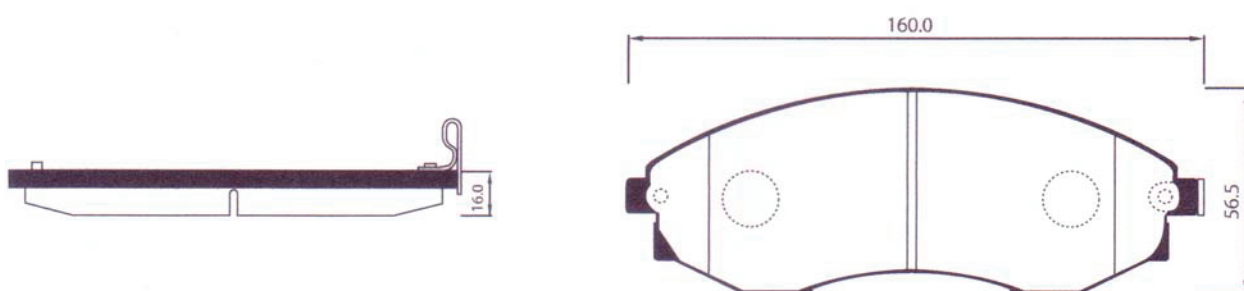

DHB No.	MODEL	LO.	FMSI "D" No.	DB No.
DP1012	HYUNDAI NEW GRANDEUR 3.5/DYNASTY/NE GRANDEUR 2.5/3.0	F