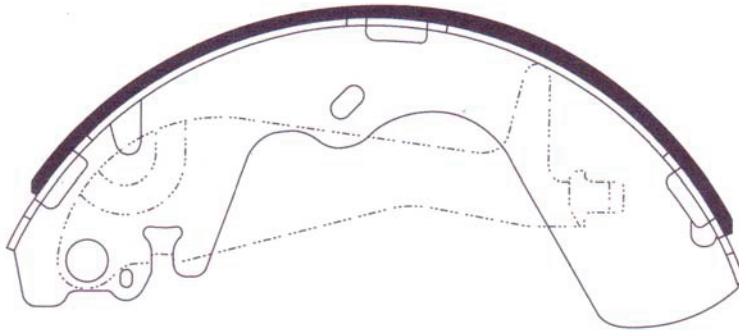

DHB No.	MODEL	LO.	FMSI "D" No.	DB No.
DS107	HYUNDAI STAREX/TERRACAN, GALLOPER II/INNOVATION	R		

Outside Radius of Lining : 135mm
Width of Lining : 52mm

DHB No.	MODEL	LO.	FMSI "D" No.	DB No.
DS108	HYUNDAI STAREX (NEW) 03MY, HI VAN	R