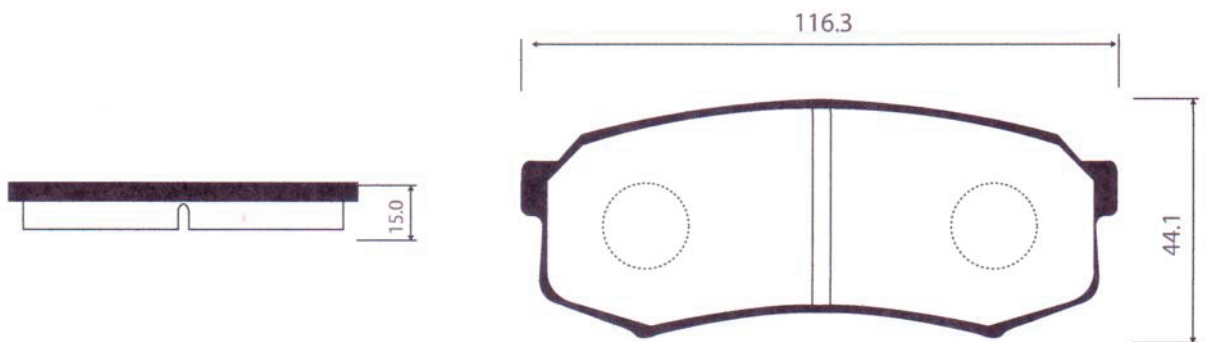

DHB No.	MODEL	LO.	FMSI "D" No.	DB No.
DP6020	TOYOTA LAND CRUISER (FJ80, FZJ80) '90.1~	R	7487-D606	DB1 200