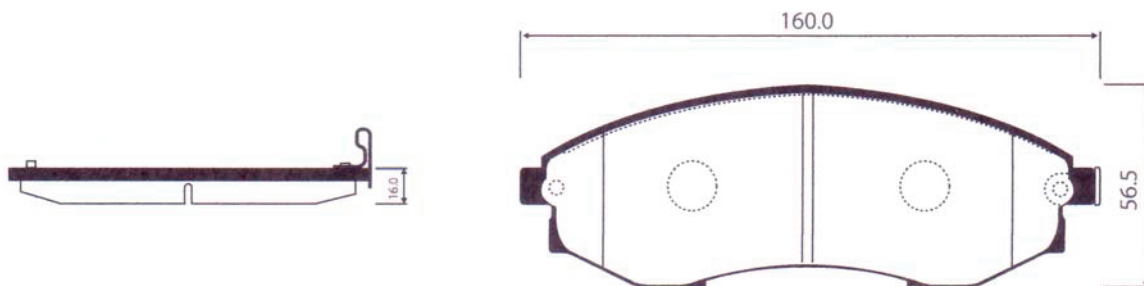

DHB No.	MODEL	LO.	FMSI "D" No.	DB No.
DP5004	DAEWOO TOSCA	F		DB1710