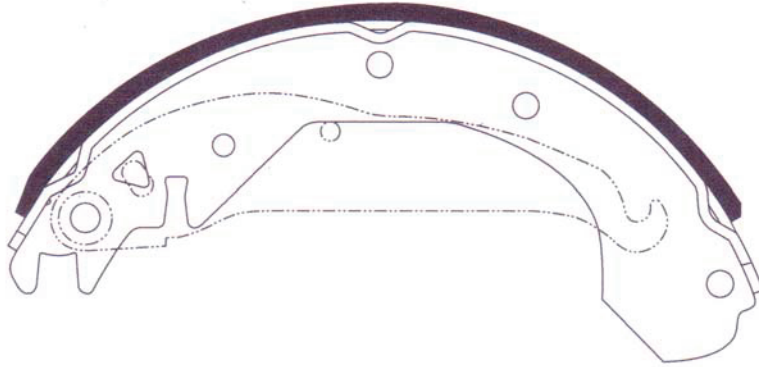

DHB No.	MODEL	LO.	FMSI "D" No.	DB No.
DS306	DAEWOO ROYAL PRINCE	R		

Outside Radius of Lining : 120mm
Width of Lining : 51mm

DHB No.	MODEL	LO.	FMSI "D" No.	DB No.
DS307	DAEWOO LEMANS OLD	R