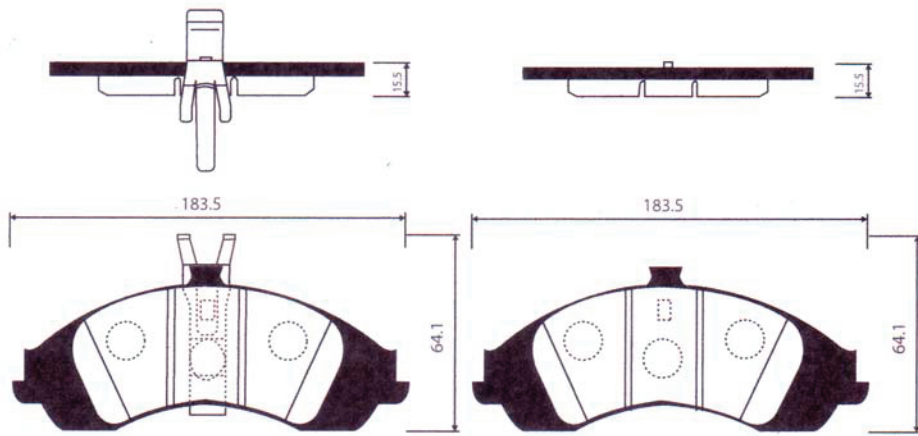

DHB No.	MODEL	LO.	FMSI "D" No.	DB No.
DP6007	mitsubishi Magna Apr~91/1996	F		DB1 203