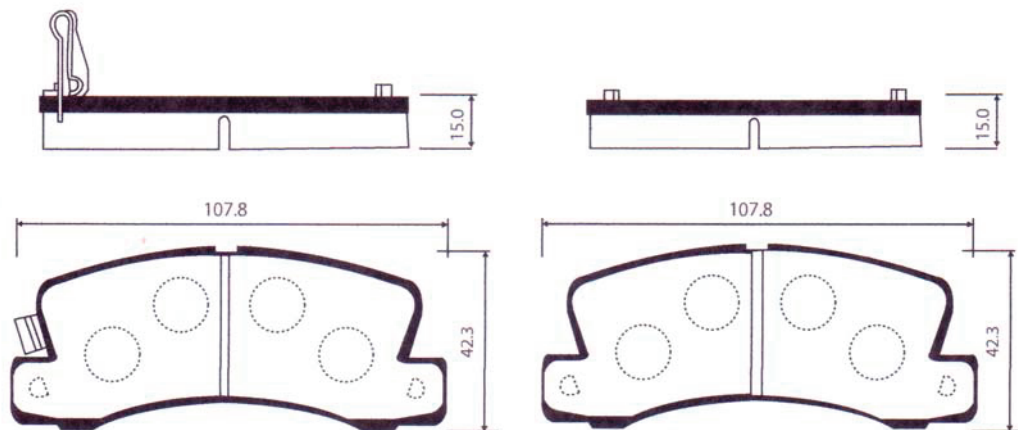

DHB No.	MODEL	LO.	FMSI "D" No.	DB No.
DP6008	TOYOTA CELICA '85.8~ON; LEXUS ES250 '89.6~ON, TOYOTA CELICA 96~99 LEXUS ES300/RX300 90~03	R	72 23-D325 75 62-D685	DB4 22

DHB No.	MODEL	LO.	FMSI "D" No.	DB No.
DP6009	TOYOTA HIACE '82~ON; HILUX (RN55/75) '84~ON, TOTOTA HIACE (YH,LH50~71) '83~ON	F	72 05-D303	DB3 18 DB1 205