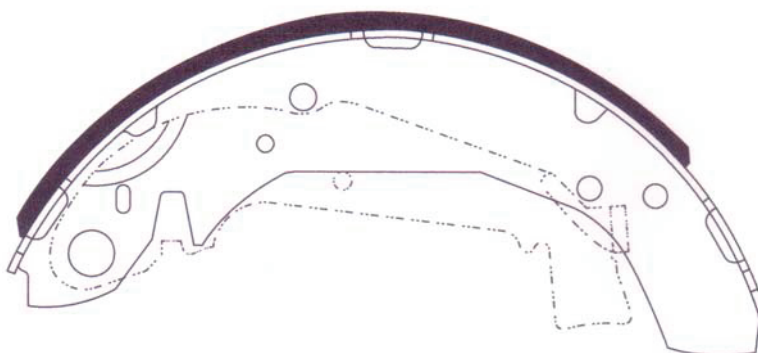

Outside Radius of Lining : 113.9mm
Width of Lining : 42mm