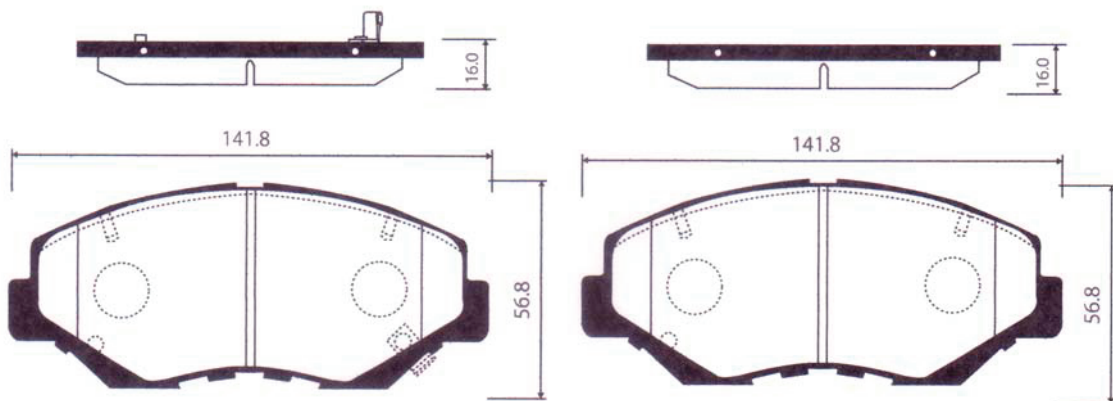

DHB No.	MODEL	LO.	FMSI "D" No.	DB No.
DP6033	HONDA CR-V(RD5) '01~ON; 04~03HONDA, 04~02 HONDA TRUCK	R	7775-D914 7795-D958 7844-D943	DB1 481