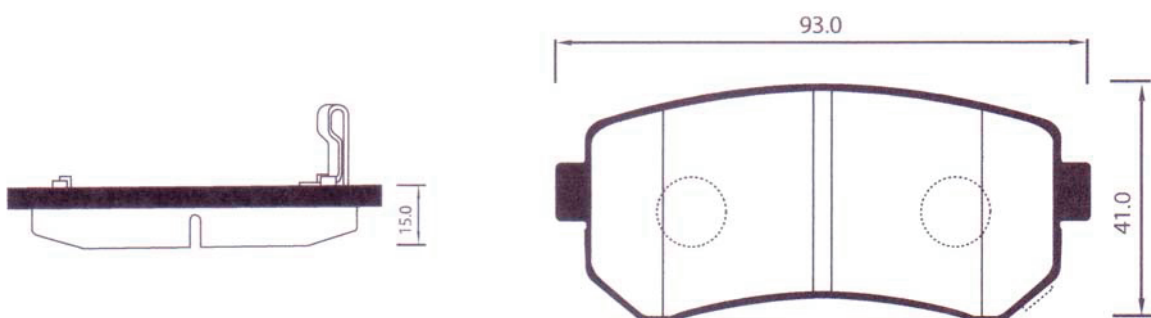

DHB No.	MODEL	LO.	FMSI "D" No.	DB No.
DP2033	KIA NEW PRIDE 05, CEE' D, i30	F	8267-D1157 8506-D1398	DB1943