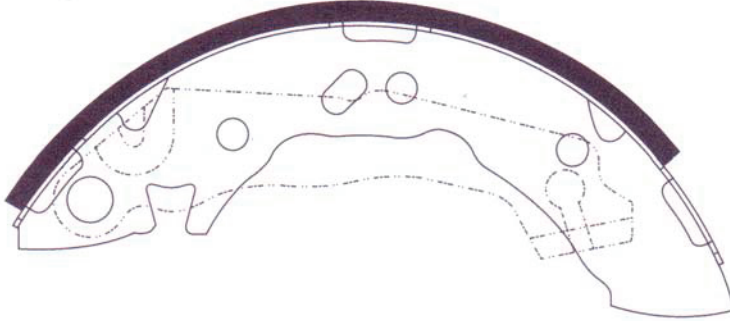

DHB No.	MODEL	LO.	FMSI "D" No.	DB No.
DS110	HYUNDAI ATOZ/VISTO(SANTRO)/MORNING	R		

Outside Radius of Lining : 89.5mm
Width of Lining : 30mm

DHB No.	MODEL	LO.	FMSI "D" No.	DB No.
DS111	HYUNDAI H-10X(GRACE)/GALLOPER SSANGYONG MUSSO(ABS)/REXTON/STANA	R