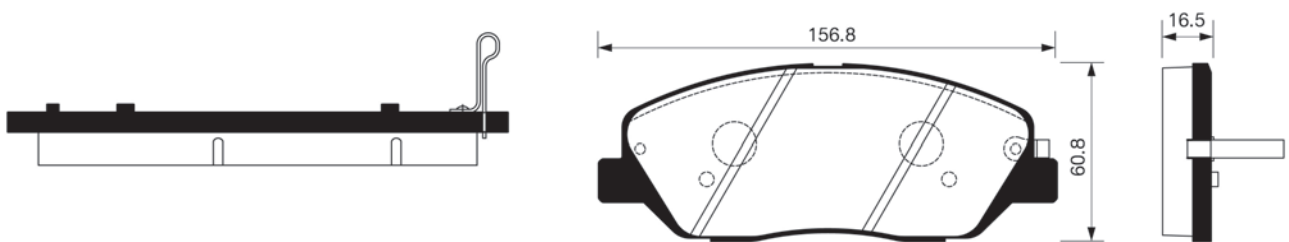

DHB No.	MODEL	LO.	FMSI "D" No.	DB No.
DP1041	HYUNDAI GENESIS(JH)	F	8400-D1543