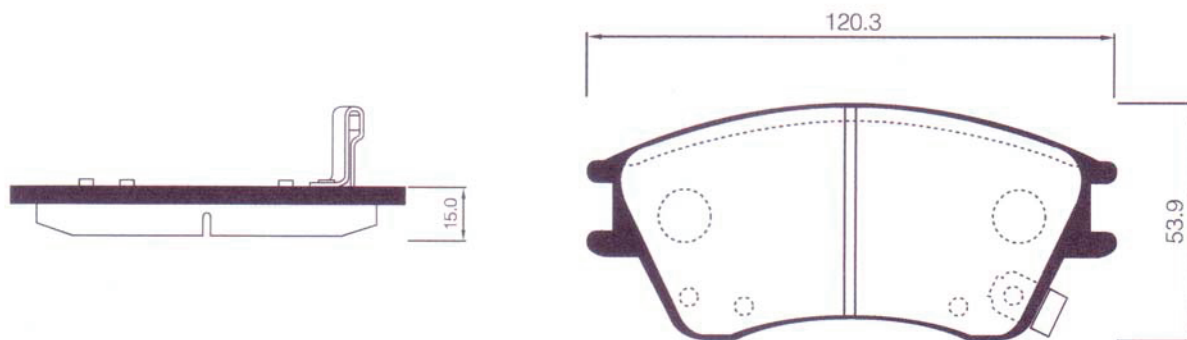

DHB No.	MODEL	LO.	FMSI "D" No.	DB No.
DP1024	HYUNDAI ELANTRA(AVANTE) XD 1.5