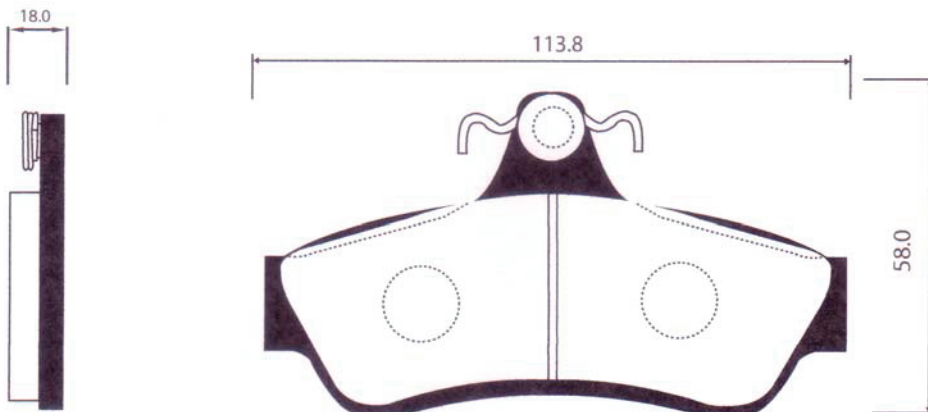

DHB No.	MODEL	LO.	FMSI "D" No.	DB No.
DP6011	MITSUBISHI LANCER, MIRAGE '91~ON/COLT	F	7482-D602	DB1 277

DHB No.	MODEL	LO.	FMSI "D" No.	DB No.
DP6012	HOLD/Pontiac; GTO(FMSI 7951.650"Friction) Solid Rotor	R	7951-D648	DB1 332