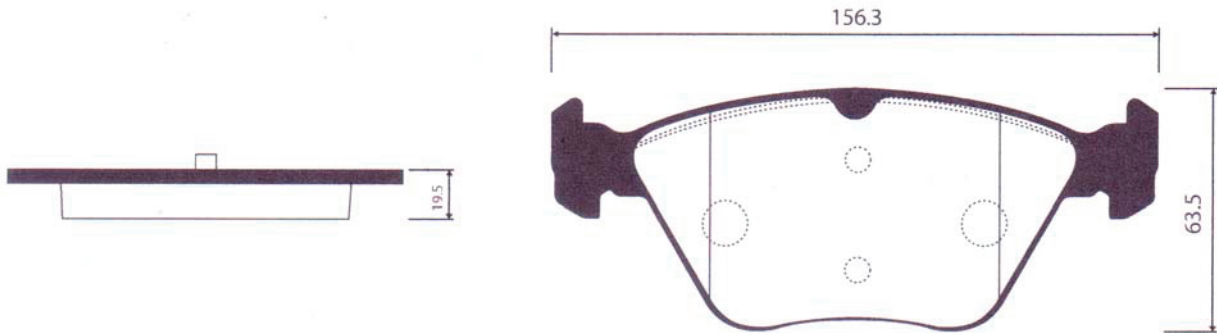

DHB No.	MODEL	LO.	FMSI "D" No.	DB No.
DP5006	SSANGYONG (CHARMAN(OUTER))	F