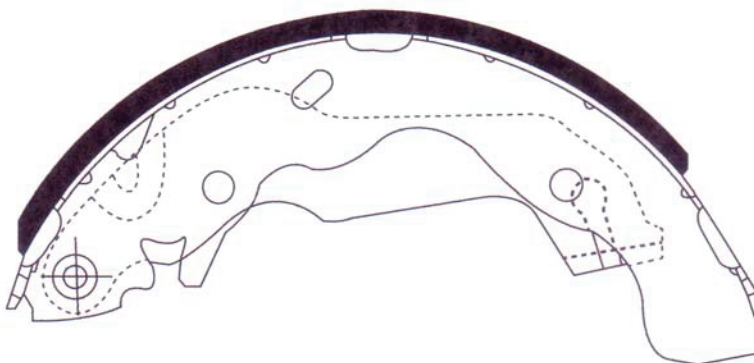

Outside Radius of Lining : 89.5mm
Width of Lining : 35mm

DHB No.	MODEL	LO.	FMSI "D" No.	DB No.
DS103	HYUNDAI VERNA (NEW)/ENANTRA/AVANTE