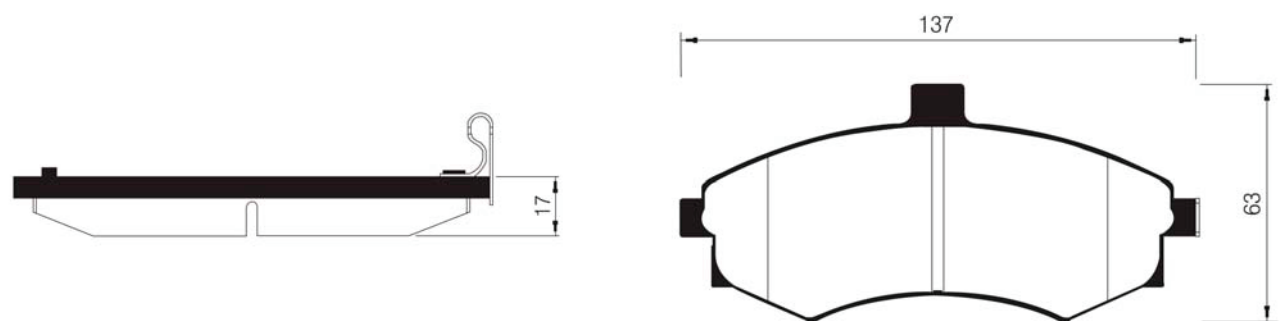

DHB No.	MODEL	LO.	FMSI "D" No.	DB No.
DP1042	HYUNDAI AVANTE XD 15', LAVITA	F