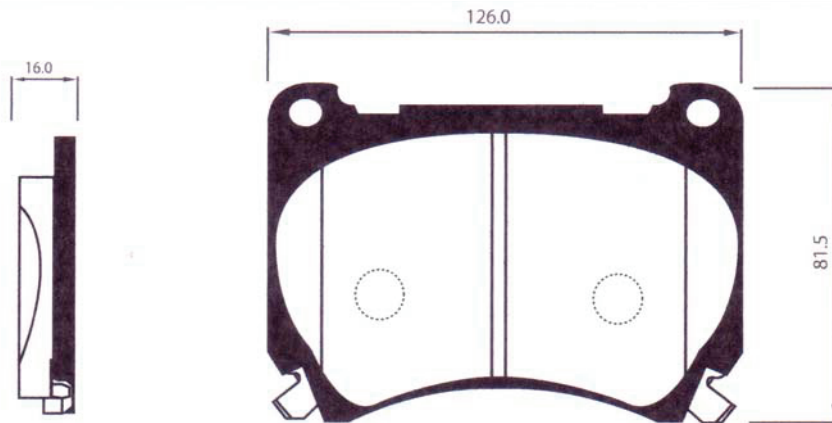

DHB No.	MODEL	LO.	FMSI "D" No.	DB No.
DP1032	HYUNDAI EQ.QUS4.5(NEW)	F	8504-D1396