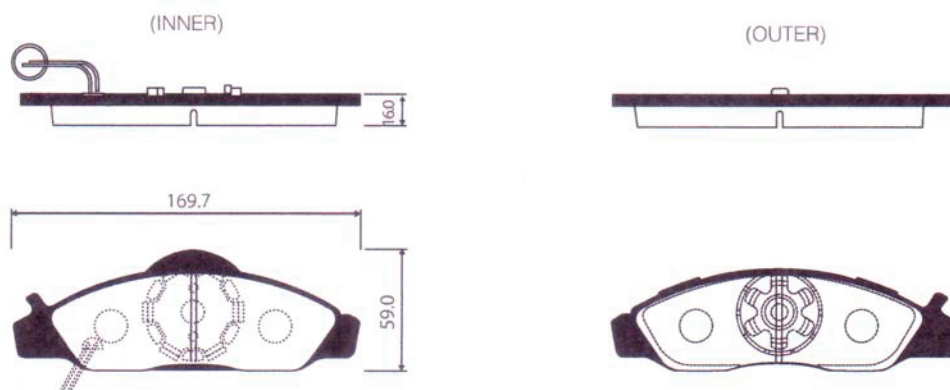

DHB No.	MODEL	LO.	FMSI "D" No.	DB No.
DP5005	SSANGYONG MUSSO(OLD)	F		DB1337