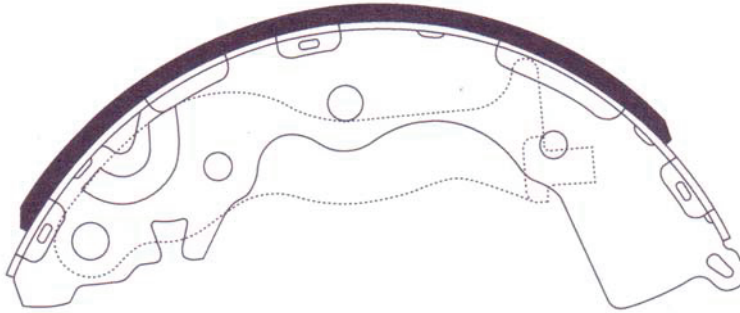

DHB No.	MODEL	LO.	FMSI "D" No.	DB No.
DS220	KIA PRIDE 06YR, RIO 05MY(JB), ACCENT 05MY(MC)	R		

DHB No.	MODEL	LO.	FMSI "D" No.	DB No.
DS301	DAEWOO LEMANS (OLD)	R