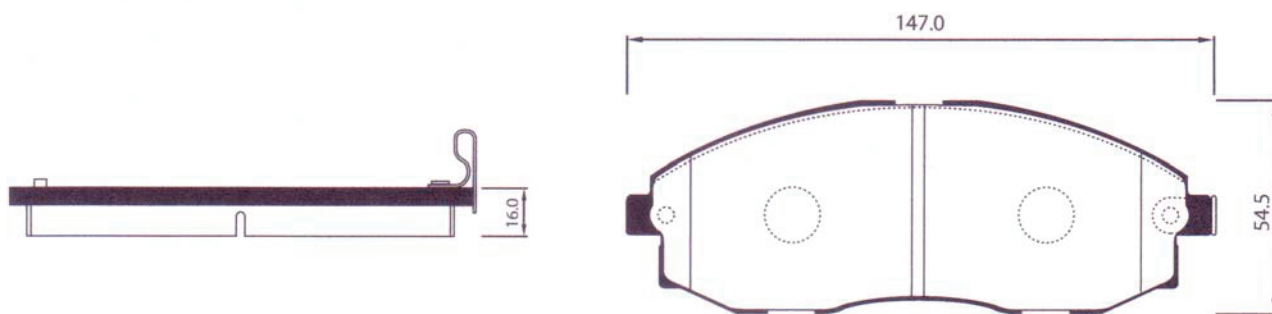

DHB No.	MODEL	LO.	FMSI "D" No.	DB No.
DP1016	HYUNDAI TRAJET XG(15"), GRANDEUR WG 2.7, EQUUS 3.5(15"), SANTAFE(15")	F	7739-D864 7792-D864 7781-D903 7854-D955	DB1475

DHB No.	MODEL	LO.	FMSI "D" No.	DB No.
DP1017	HYUNDAI, KIA PORTER, GRACE(NEW/H-100), PORTER(NEW)		8247-D1137	DB1486

DHB No.	MODEL	LO.	FMSI "D" No.	DB No.
DP1018	HYUNDAI STAREX, LIBERO	F