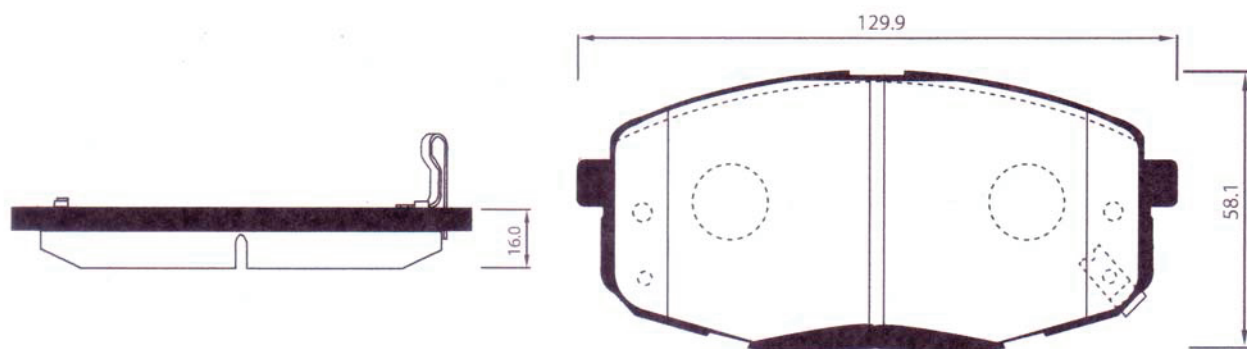

DHB No.	MODEL	LO.	FMSI "D" No.	DB No.
DP1034	HYUNDAI CEED/FORTE, AVANTE(NEW), i30	F	8505-D1447	DB1754