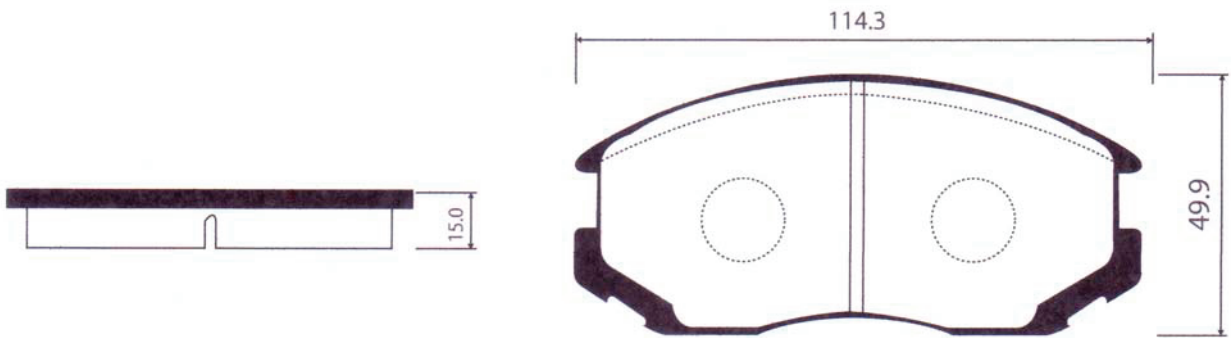

DHB No.	MODEL	LO.	FMSI "D" No.	DB No.
DP6011	MITSUBISHI LANCER, MIRAGE '91~ON/COLT	F	7482-D602	DB1 277