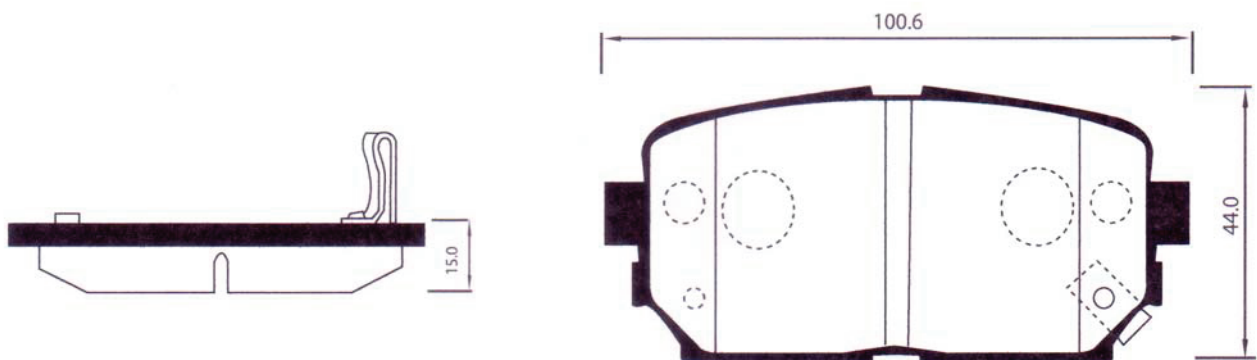

DHB No.	MODEL	LO.	FMSI "D" No.	DB No.
DP2039	KIA NEW CARLENS	R