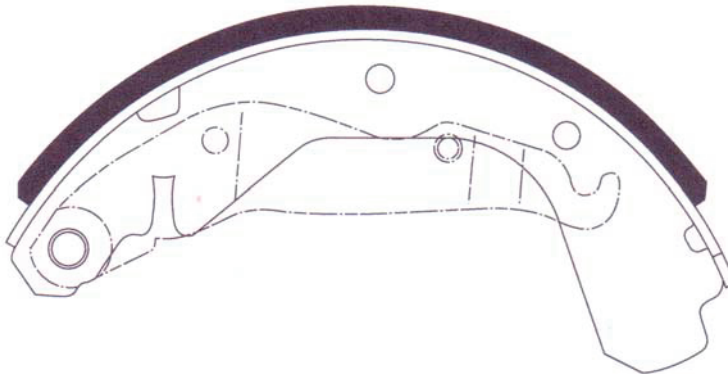

Outside Radius of Lining : 99.7mm
Width of Lining : 45mm

DHB No.	MODEL	LO.	FMSI "D" No.	DB No.
DS302	DAEWOO TICO	R