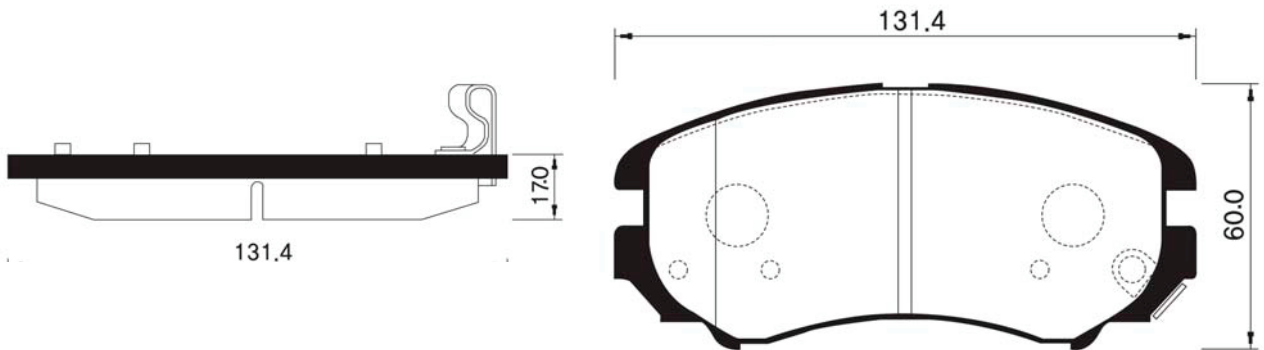

DHB No.	MODEL	LO.	FMSI "D" No.	DB No.
DP1040	HYUNDAI SPORTAGE(04YR)	F