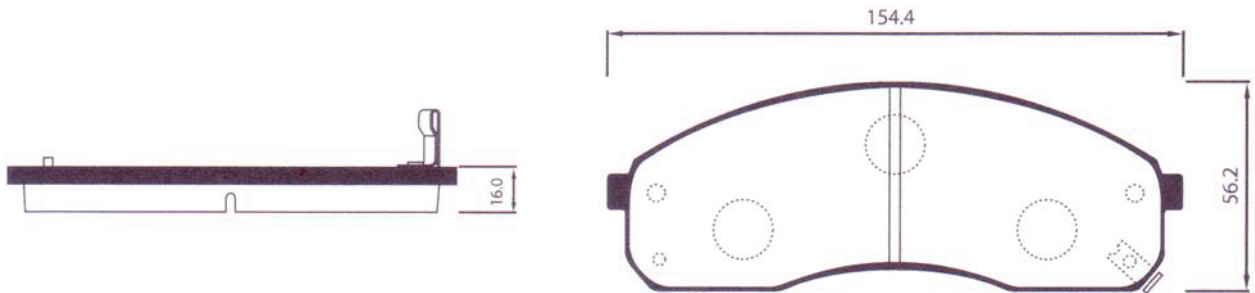

DHB No.	MODEL	LO.	FMSI "D" No.	DB No.
DP2011	KIA N/CARNIVAL, SEDONA, N/PREGIO	F		DB1 489