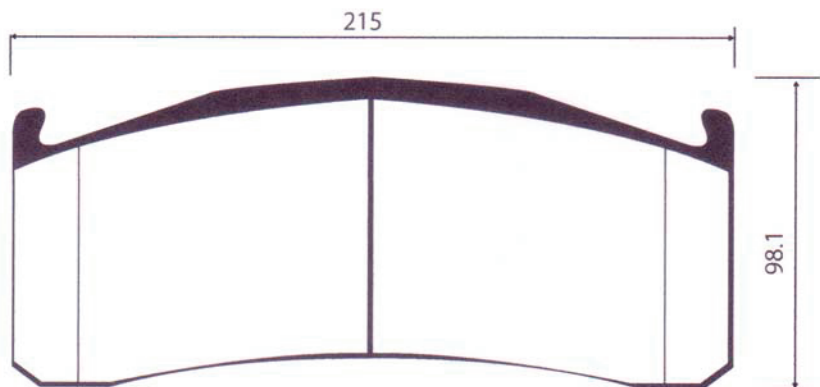

Thickness : 31mm

DHB No.	MODEL	LO.	FMSI "D" No.	DB No.
DP6072