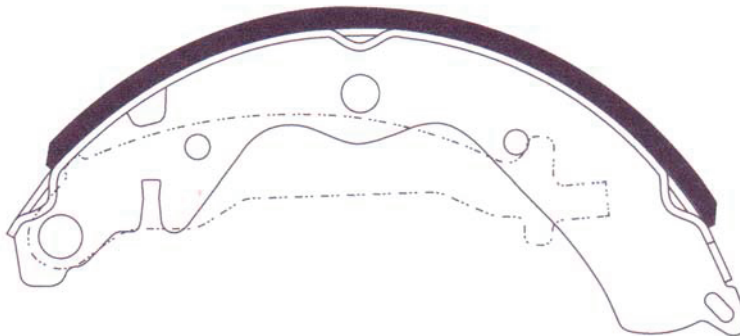

Outside Radius of Lining : 140.1mm
Width of Lining : 39mm

DHB No.	MODEL	LO.	FMSI "D" No.	DB No.
DS305	DAEWOO ESPERO (NEW), NUBRA IJI, LANOS, NEXIA	R