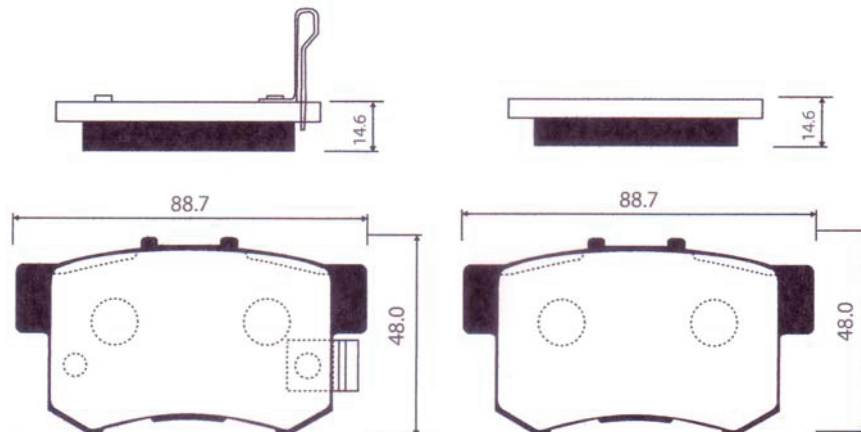

DHB No.	MODEL	LO.	FMSI "D" No.	DB No.
DP6048	04-91 ACURA, 04-91 HONDA TRUCK, 04-91 ISUZU TRUCK	F	7418-D536	DB1 230