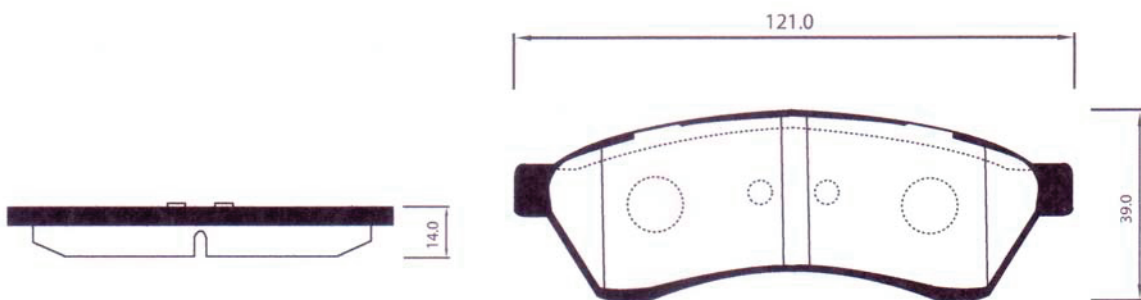

DHB No.	MODEL	LO.	FMSI "D" No.	DB No.
DP3008	DAEWOO MAGNUS	R