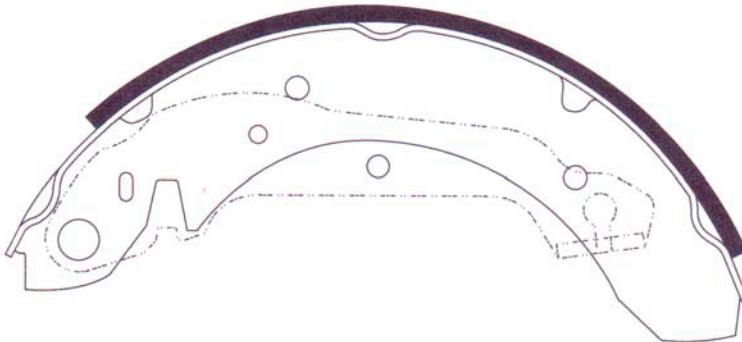

Outside Radius of Lining : 113.9mm
Width of Lining : 42mm

DHB No.	MODEL	LO.	FMSI "D" No.	DB No.
DS106	HYUNDAI SONATA