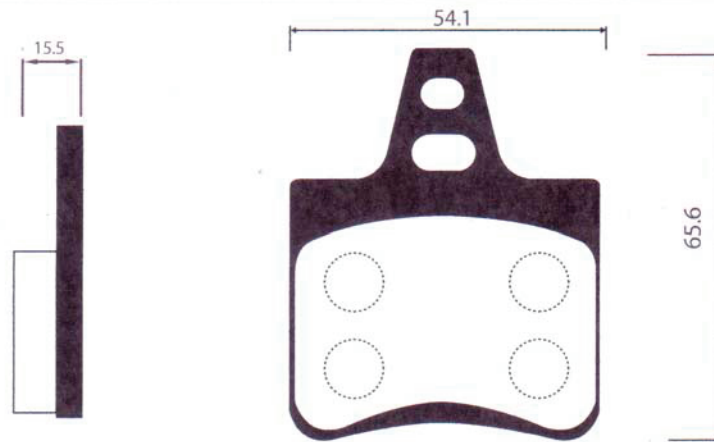

DHB No.	MODEL	LO.	FMSI "D" No.	DB No.
DP6037	CITROEN XANTIA II	R		DB615