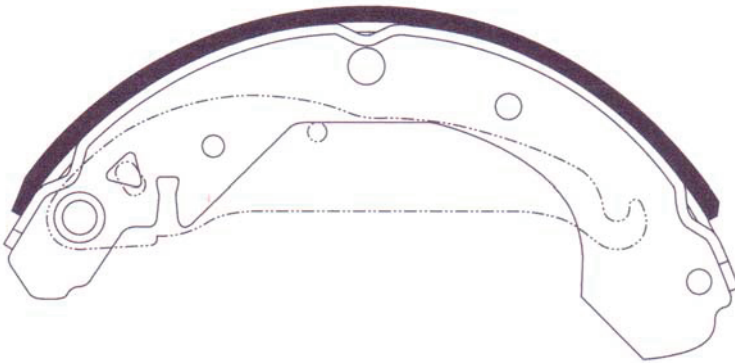

Outside Radius of Lining : 114.5mm
Width of Lining : 50mm

DHB No.	MODEL	LO.	FMSI "D" No.	DB No.
DS308	DAEWOO REZZO	R