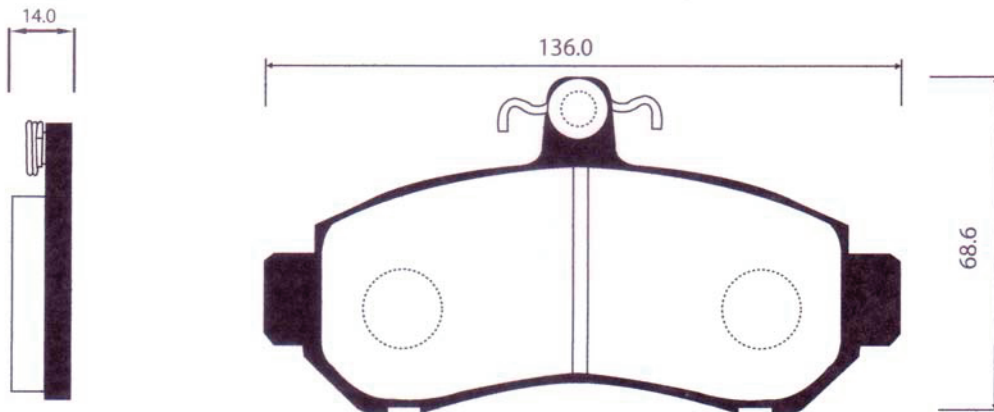

DHB No.	MODEL	LO.	FMSI "D" No.	DB No.
DP6005	PONTIAC GTO 2004	F	7946-D1043	DB1 345