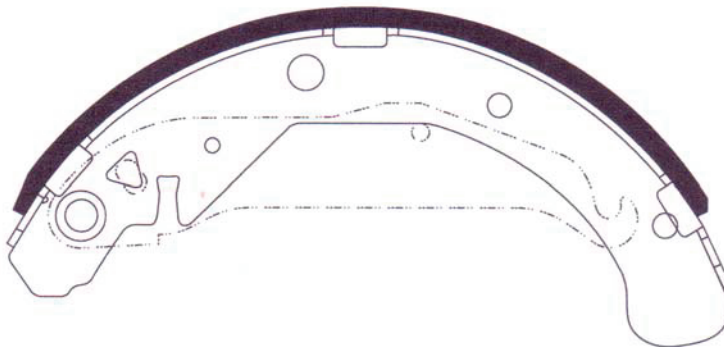

Outside Radius of Lining : 99.6mm
Width of Lining : 35mm

DHB No.	MODEL	LO.	FMSI "D" No.	DB No.
DS310	DAEWOO MAGNUS	R		

Outside Radius of Lining : 114.7mm
Width of Lining : 40mm

DHB No.	MODEL	LO.	FMSI "D" No.	DB No.
DS311	DAEWOO LACETTI	R