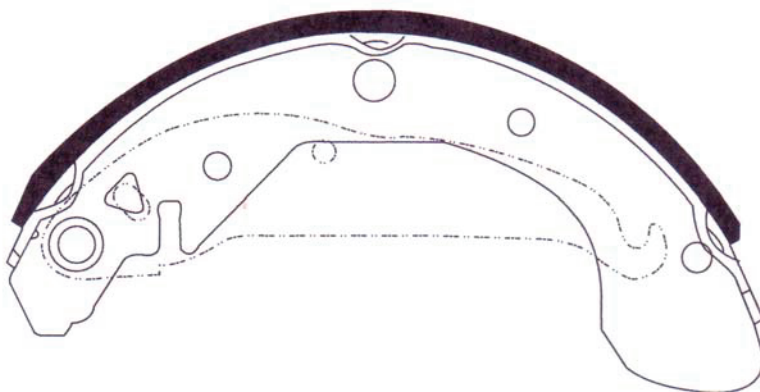

Outside Radius of Lining : 130mm
Width of Lining : 45mm

DHB No.	MODEL	LO.	FMSI "D" No.	DB No.
DS219	KIA MORNING/PICANTO	R