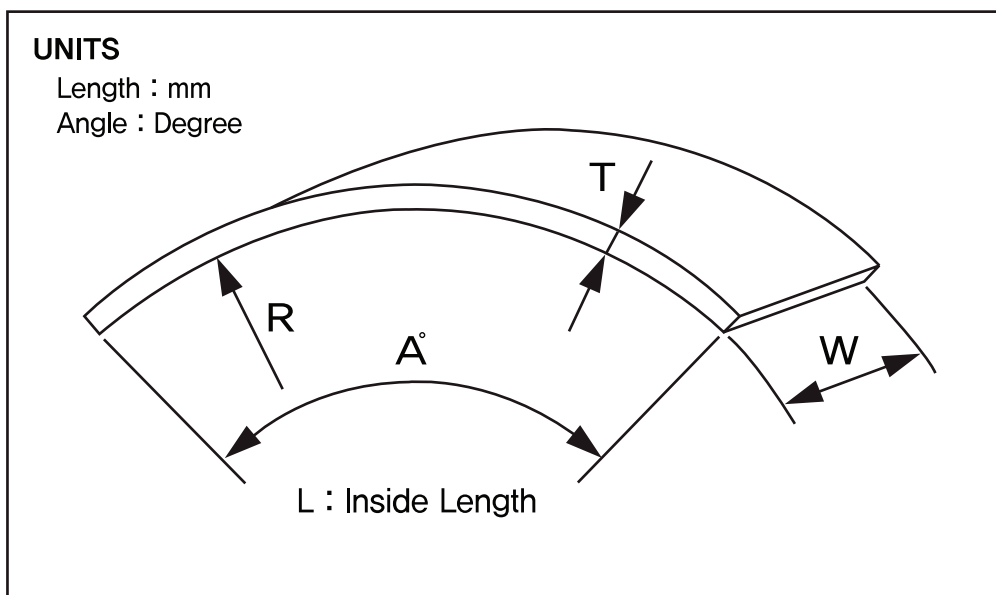

BRAKE LINING - for passenger Car

MODEL	PART NO.	PO	YEAR	SPEC.					REMARK
				W	T	L	R	A	
SHINJIN JEEP(OLD)		RR		52.0	5.60	270	120	129	
SHINJIN JEEP(NEW)		RR SEC		52.0	5.60	294	135	125	
SHINJIN JEEP(NEW)		RR PRI		52.0	5.60	260	135	110	
SONATA		RR		42.0	5.00	208	109	110