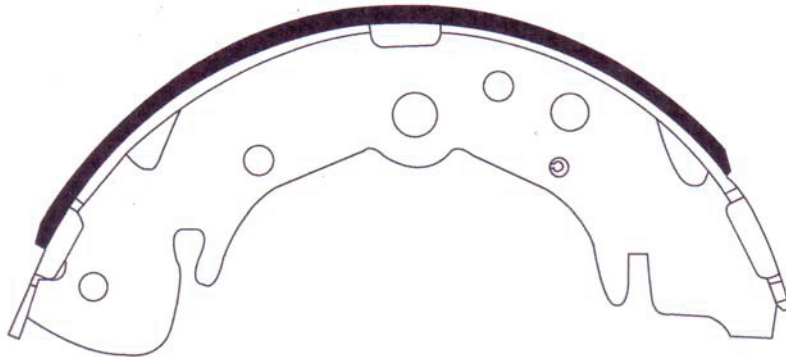

DHB No.	MODEL	LO.	FMSI "D" No.	DB No.
DS217	KIA SANTAFE	R		

DHB No.	MODEL	LO.	FMSI "D" No.	DB No.
DS218	KIA CERES (OLD)	R