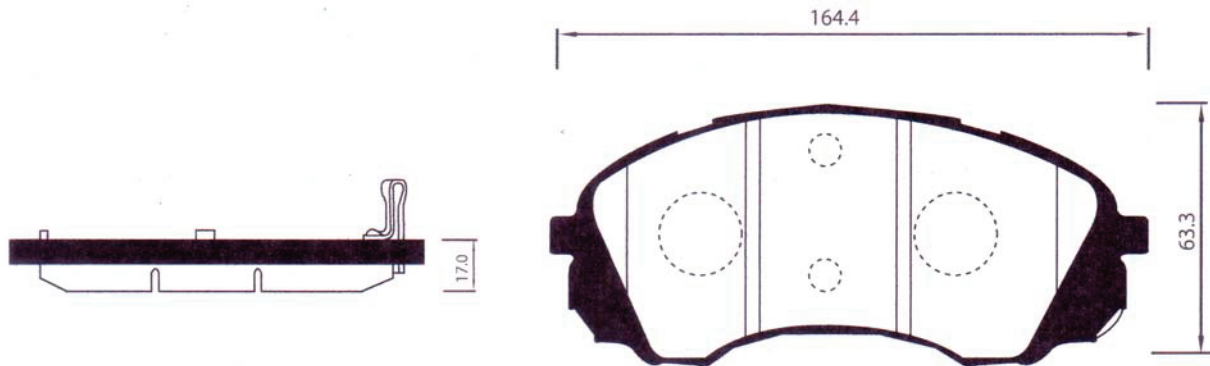

DHB No.	MODEL	LO.	FMSI "D" No.	DB No.
DP2037	KIA GRAND CARNIVAL(16')	R		DB1940