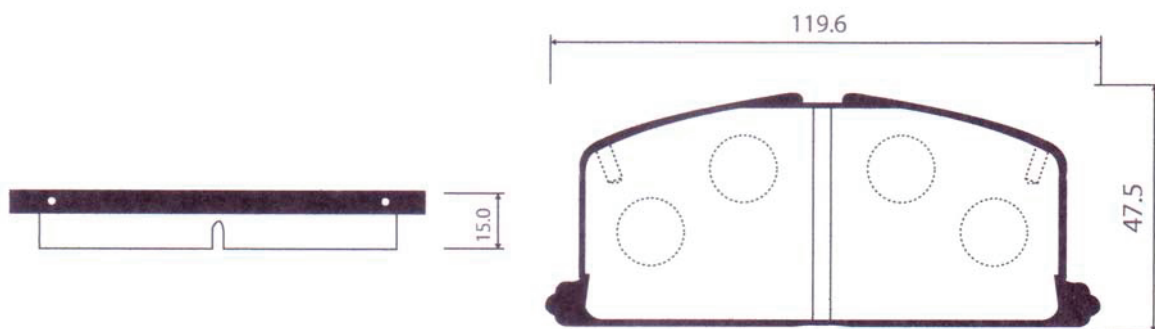

DHB No.	MODEL	LO.	FMSI "D" No.	DB No.
DP6013	TOYOTA ECHO	F	7704-D822	DB1378

DHB No.	MODEL	LO.	FMSI "D" No.	DB No.
DP6014	TOYOTA COROLLA ALTIS '02~ON; FUNCARGO '99~; CELICA (ZZT230) '99~ON ECHO/PRIUS '01~04	F	7695-D822	DB1422

DHB No.	MODEL	LO.	FMSI "D" No.	DB No.
DP6015	TOYOTA CHEVROLET NOVA '85~'92; TERCEL '82~ON ; COROLLA (AE80/92/95) '83~ON; PASEO '91~; CAMRY (SV11; CV10/11) '83~86	F	7153-D242	DB308