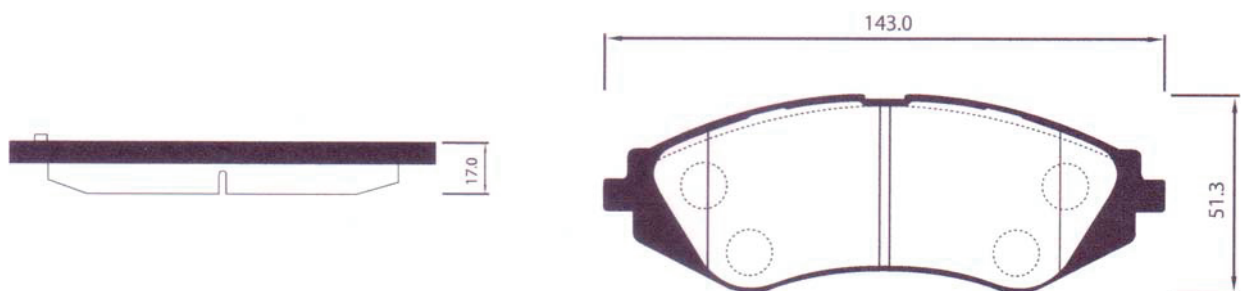

DHB No.	MODEL	LO.	FMSI "D" No.	DB No.
DP3005	DAEWOO LANOS DOHC/NUBIRA DOHC/NUBIRA II DOHC/CIELO DOHC, PRINCE "C", NEW ESPERO, NEW PRINCE	F