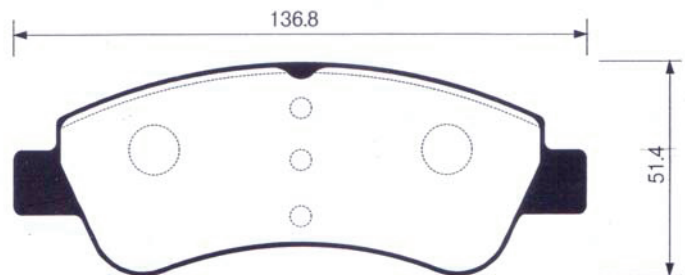

DHB No.	MODEL	LO.	FMSI "D" No.	DB No.
DP6068	NEW PEUGEOT 206	F		

DHB No.	MODEL	LO.	FMSI "D" No.	DB No.
DP6069	NEW PEUGEOT 206	R		

DHB No.	MODEL	LO.	FMSI "D" No.	DB No.
DP6070				

Thickness : 30mm

DHB No.	MODEL	LO.	FMSI "D" No.	DB No.
DP6071				