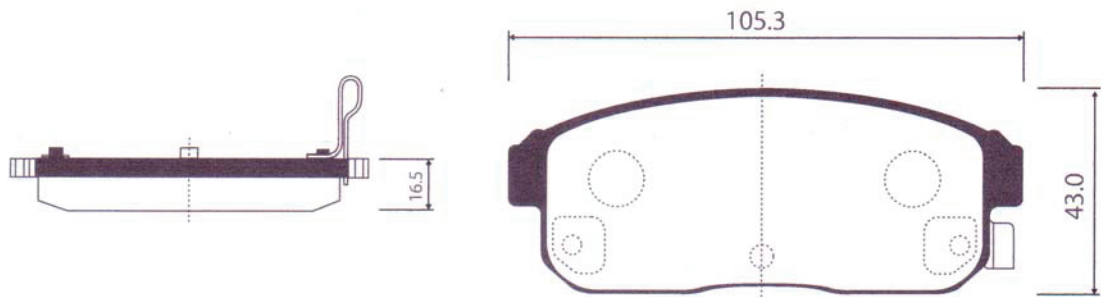

DHB No.	MODEL	LO.	FMSI "D" No.	DB No.
DP4003	SAMSUNG SM-5(NEW)	R	777-D900	DB1 493