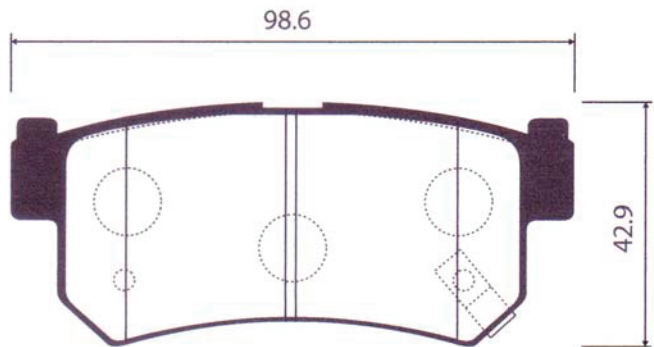

DHB No.	MODEL	LO.	FMSI "D" No.	DB No.
DP5002	SSANGYONG NEW MUSSO(ABS), REXTON, N/KORANDO	R