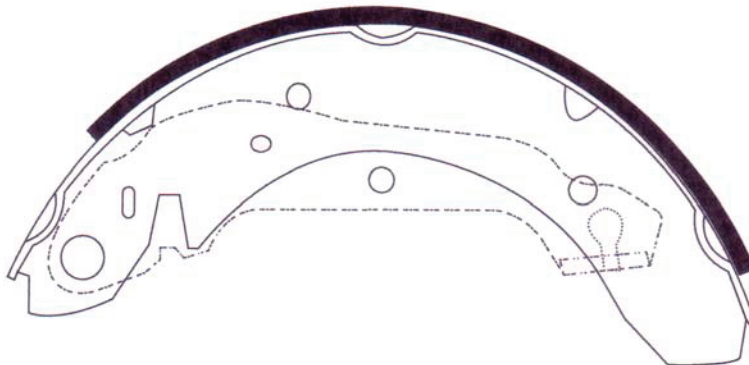

Outside Radius of Lining : 113.9mm
Width of Lining : 42mm