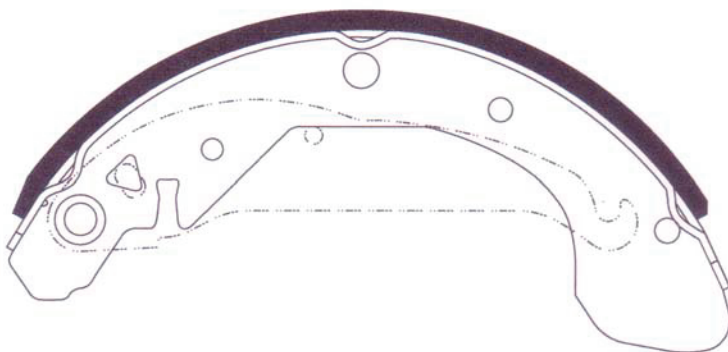

Outside Radius of Lining : 114.7mm
Width of Lining : 50mm