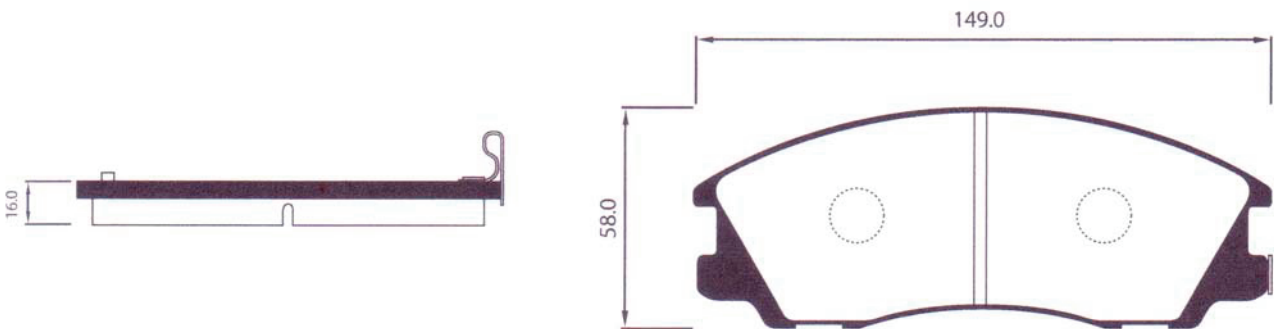

DHB No.	MODEL	LO.	FMSI "D" No.	DB No.
DP1026	HYUNDAI TERRACAN	F