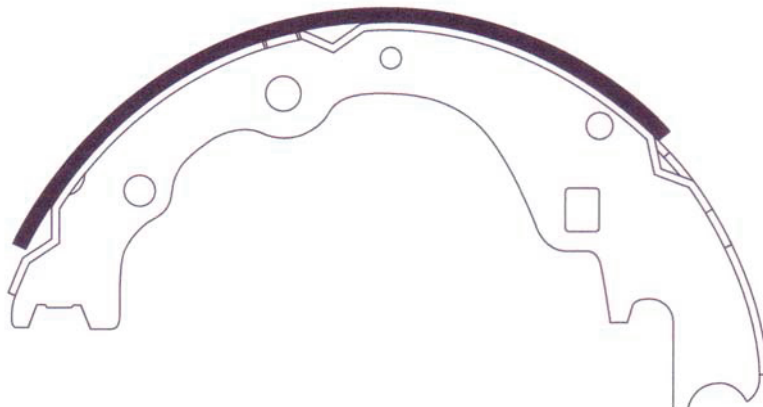

Outside Radius of Lining : 129.5mm
Width of Lining : 60mm