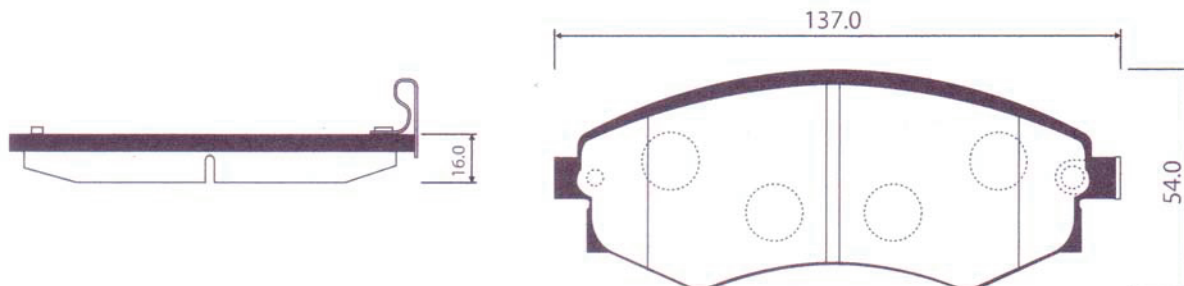

DHB No.	MODEL	LO.	FMSI "D" No.	DB No.
DP5003	SSANGYONG REXTON	F