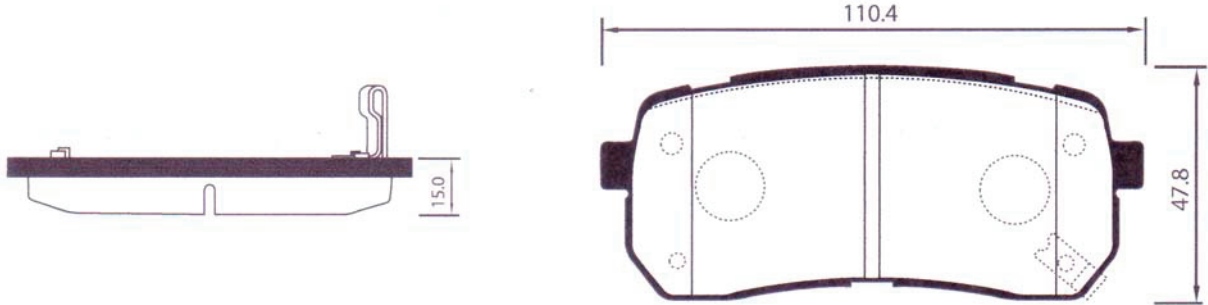

DHB No.	MODEL	LO.	FMSI "D" No.	DB No.
DP2034	KIA NEW CARNIVAL 06, GRAND CARNIVAL(17')	F	8418-D1302	DB1957