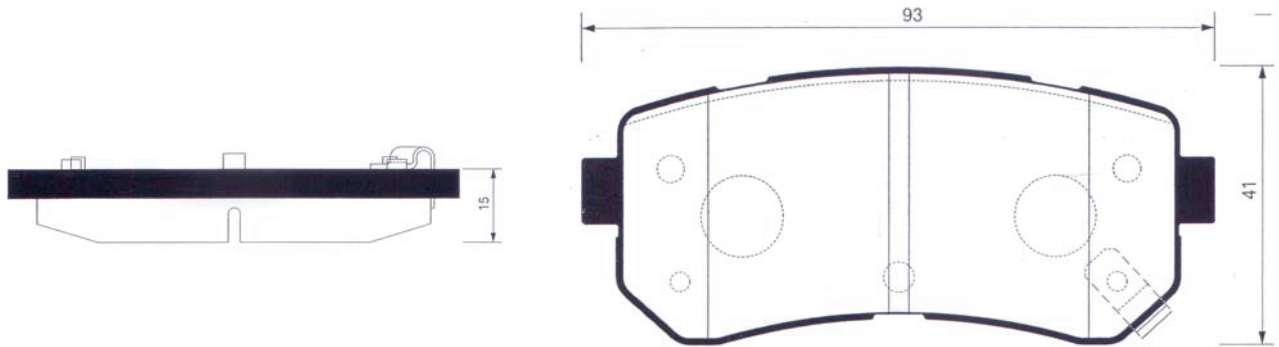

DHB No.	MODEL	LO.	FMSI "D" No.	DB No.
DP2044	KIA GRANDEUR HG 3.0/K-5 3.0 (17")	F	8527-D1413	

DHB No.	MODEL	LO.	FMSI "D" No.	DB No.
DP2045	KIA MORNING (2011YR)	F		

DHB No.	MODEL	LO.	FMSI "D" No.	DB No.
DP2046	KIA MORNING (2011YR)	R		