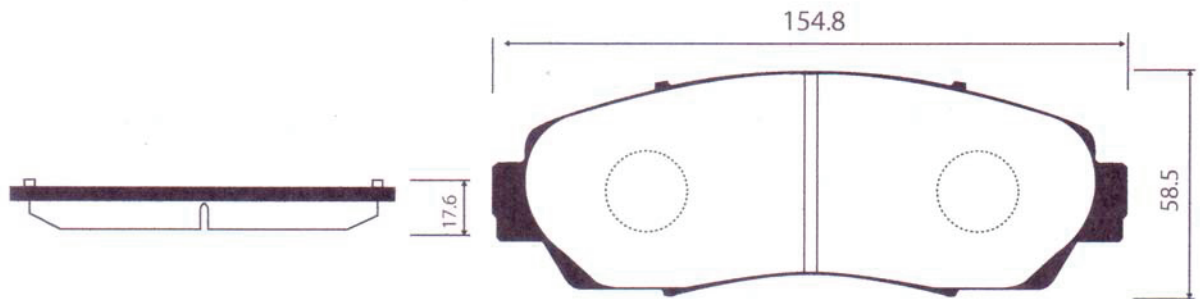

DHB No.	MODEL	LO.	FMSI "D" No.	DB No.
DP6049	Acura/HONDA; RDX/CR-V/Odyssey	F	7994-D1089	DB1843