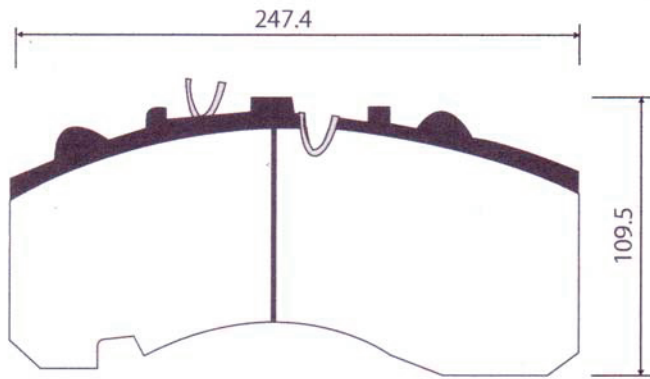

DHB No.	MODEL	LO.	FMSI "D" No.	DB No.
DP6068	NEW PEUGEOT 206	F		

DHB No.	MODEL	LO.	FMSI "D" No.	DB No.
DP6069	NEW PEUGEOT 206	R		

DHB No.	MODEL	LO.	FMSI "D" No.	DB No.
DP6070				

Thickness : 30mm

DHB No.	MODEL	LO.	FMSI "D" No.	DB No.
DP6071				