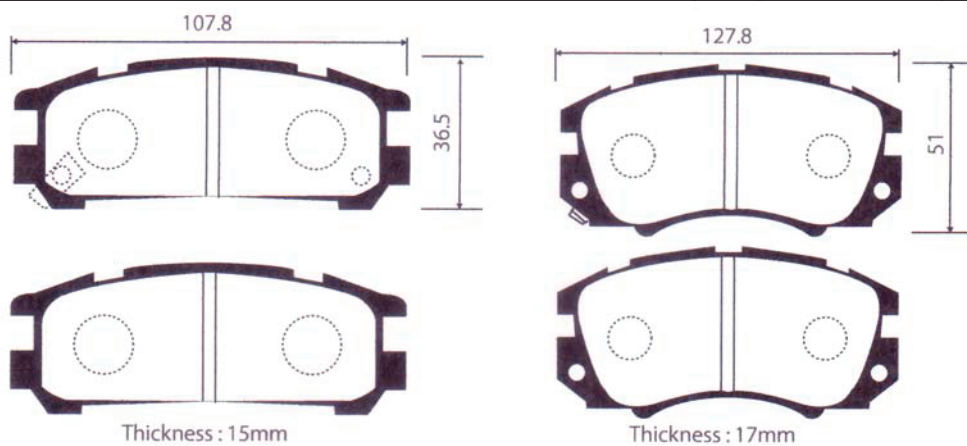

DHB No.	MODEL	LO.	FMSI "D" No.	DB No.
DP6063	SUBARU LEGACY, IMPREZA	R	D471