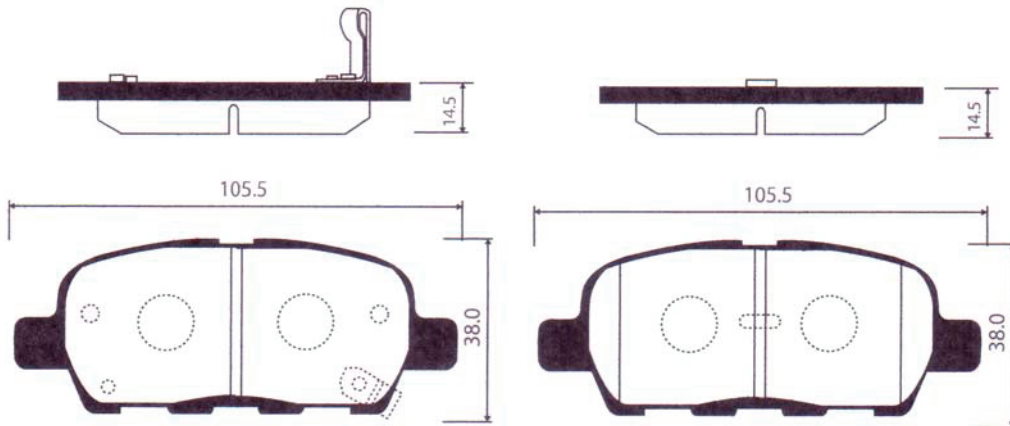

DHB No.	MODEL	LO.	FMSI "D" No.	DB No.
DP6047	NISSAN X-Trail '00.11~ON; Altima '02~ON; Maxima '03~ON; INFINITI G35SEDAN, G37SEDAN; NISSAN ALTIMA 3.5, 2.5	R	7784-D905	DB1 509