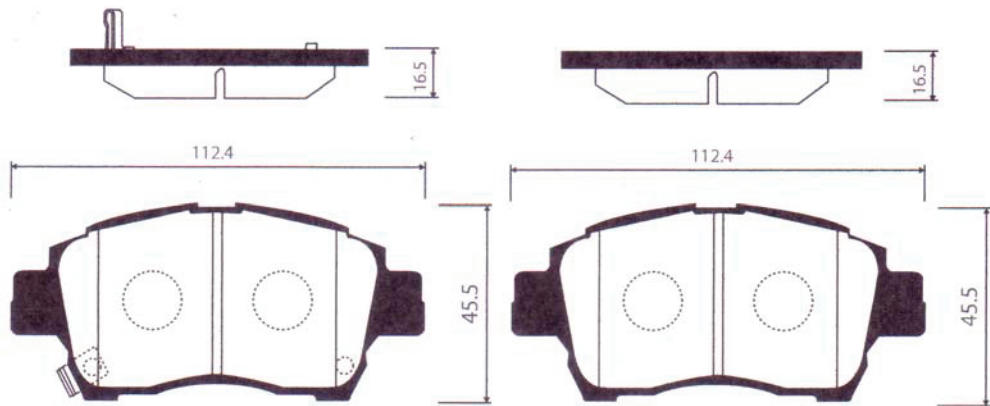

DHB No.	MODEL	LO.	FMSI "D" No.	DB No.
DP6013	TOYOTA ECHO	F	7704-D822	DB1378