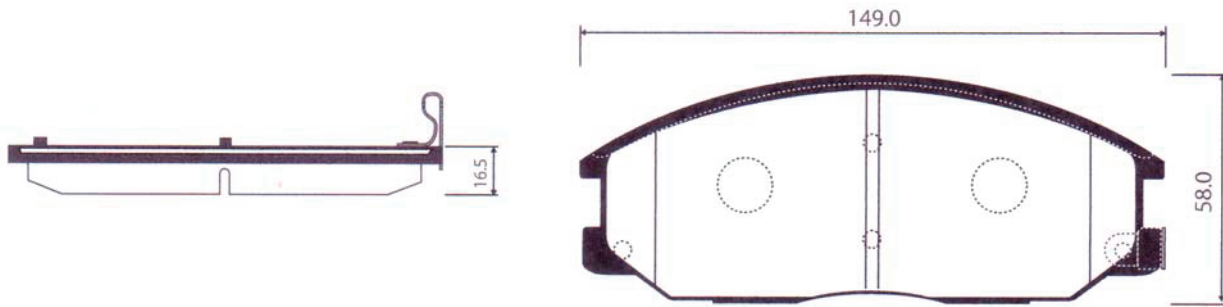

DHB No.	MODEL	LO.	FMSI "D" No.	DB No.
DP5007	SSANGYONG REXTON	F	7739-D903 7854-D955	DB1 450