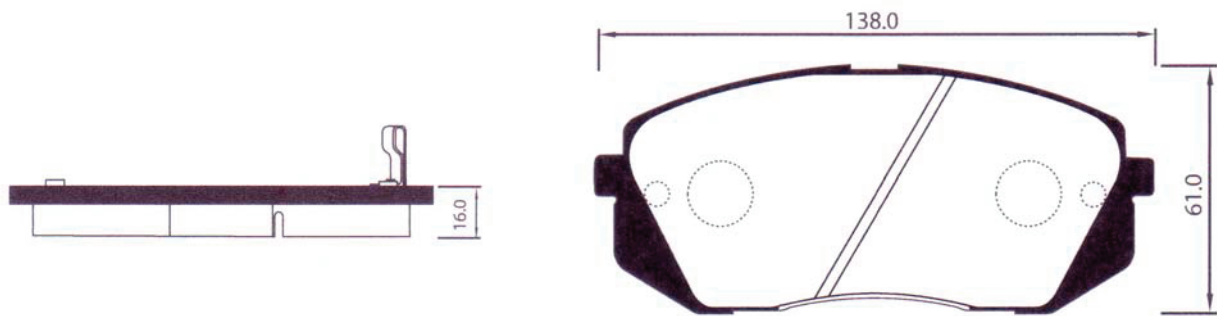

DHB No.	MODEL	LO.	FMSI "D" No.	DB No.
DP2038	KIA NEW CARNIVAL 06, GRAND CARNIVAL(17')	F	8412-D1295