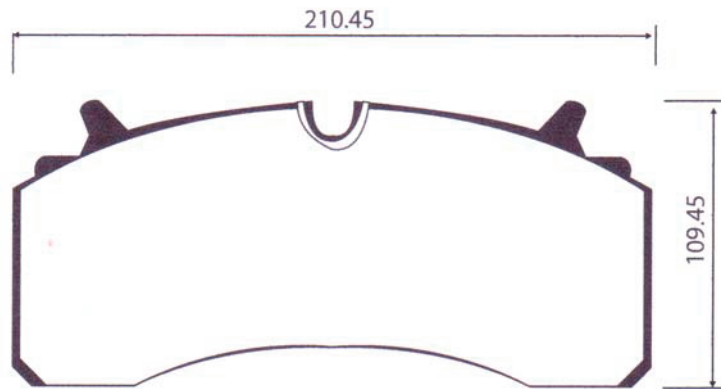

DHB No.	MODEL	LO.	FMSI "D" No.	DB No.
DP6068	NEW PEUGEOT 206	F		

DHB No.	MODEL	LO.	FMSI "D" No.	DB No.
DP6069	NEW PEUGEOT 206	R		

DHB No.	MODEL	LO.	FMSI "D" No.	DB No.
DP6070				

Thickness : 30mm

DHB No.	MODEL	LO.	FMSI "D" No.	DB No.
DP6071				