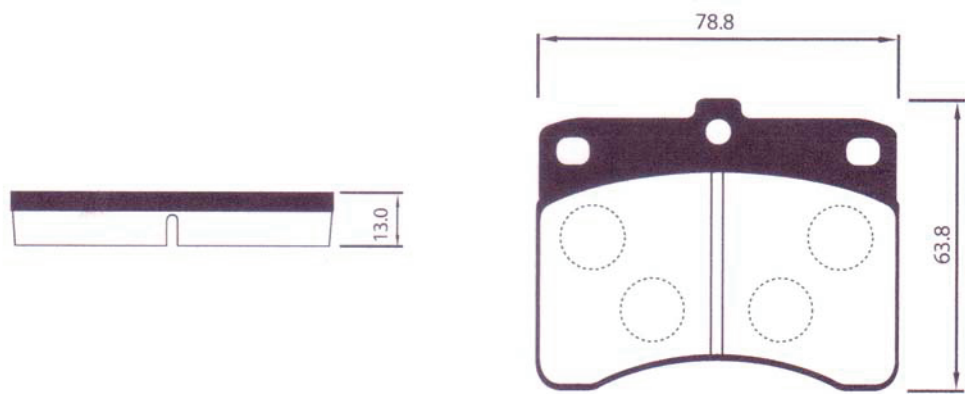

DHB No.	MODEL	LO.	FMSI "D" No.	DB No.
DP2021	KIA(ASIA) TOWNER	F