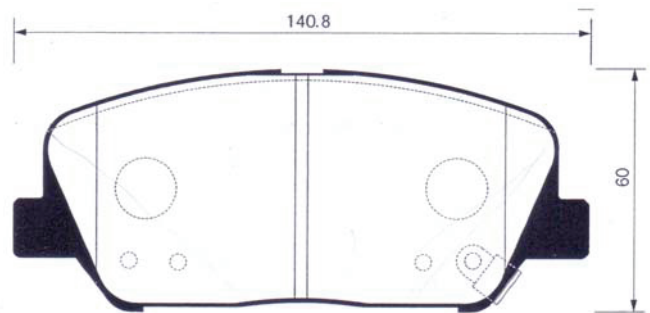

DHB No.	MODEL	LO.	FMSI "D" No.	DB No.
DP2044	KIA GRANDEUR HG 3.0/K-5 3.0 (17")	F	8527-D1413