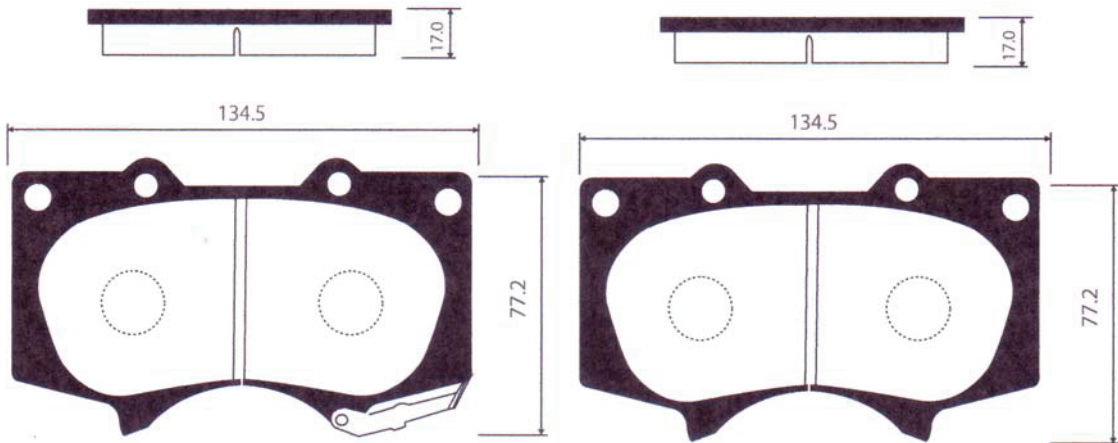

DHB No.	MODEL	LO.	FMSI "D" No.	DB No.
DP6035	TOYOTA Prado '03~0N; Tundra '03~0N; 4-Runner '03~0N; L/C, HILUX '02.10~0N; 04-03 TOYOTA TRUCK	F	7877-D976	DB1482

DHB No.	MODEL	LO.	FMSI "D" No.	DB No.
DP6036	CITROEN XANTIA II	F		DB875