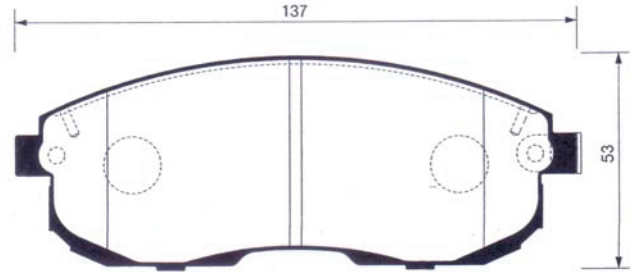

DHB No.	MODEL	LO.	FMSI "D" No.	DB No.
DP4013	SAMSUNG NEW SM5(11MY)	F		

ALL PLATES HAVE WEAR SENSORS STAKED ON - 2LH/2RH

DHB No.	MODEL	LO.	FMSI "D" No.	DB No.
DP5001	DAEWOO LACETTI, OPTRA	F	7765-D887 7329-D449 D700