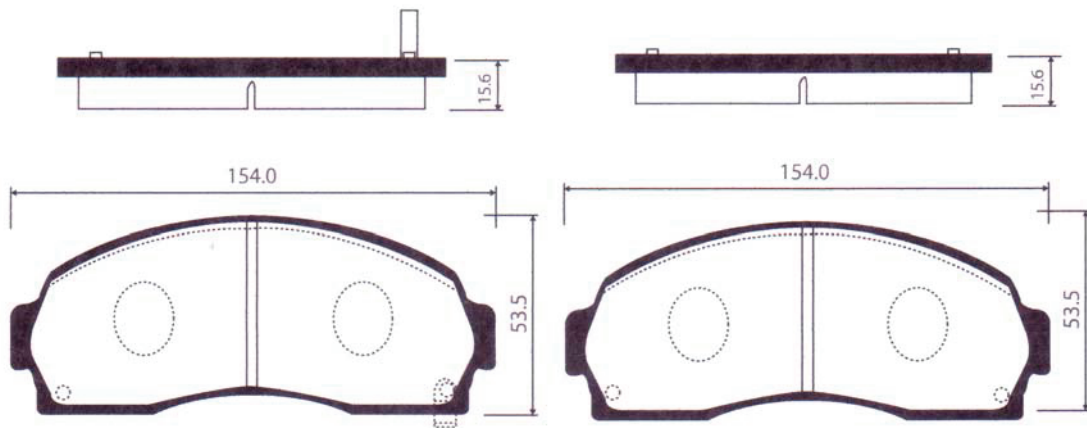

DHB No.	MODEL	LO.	FMSI "D" No.	DB No.
DP6038	FORD TRUCK (Explorer Sport 2001)	F	7706-D833 7794-D913	DB1730