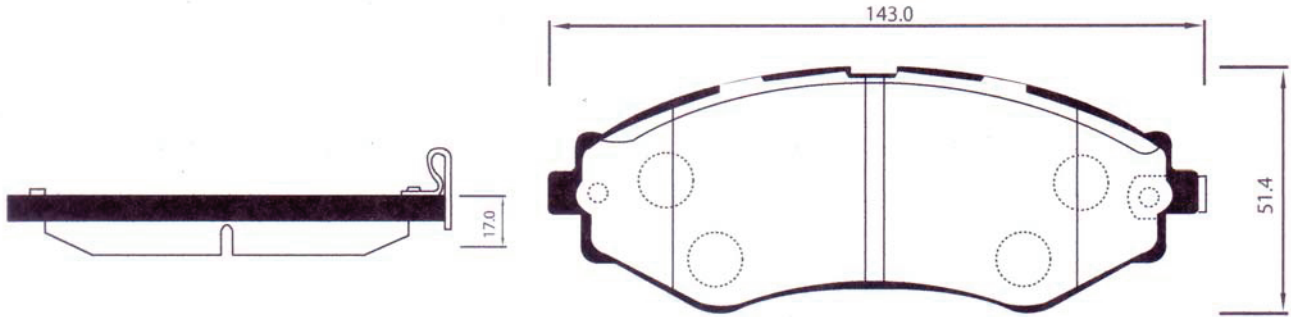

DHB No.	MODEL	LO.	FMSI "D" No.	DB No.
DP3006	DAEWOO LEGANZA/NUBRA DOHC	F	7668-D797	DB1 370