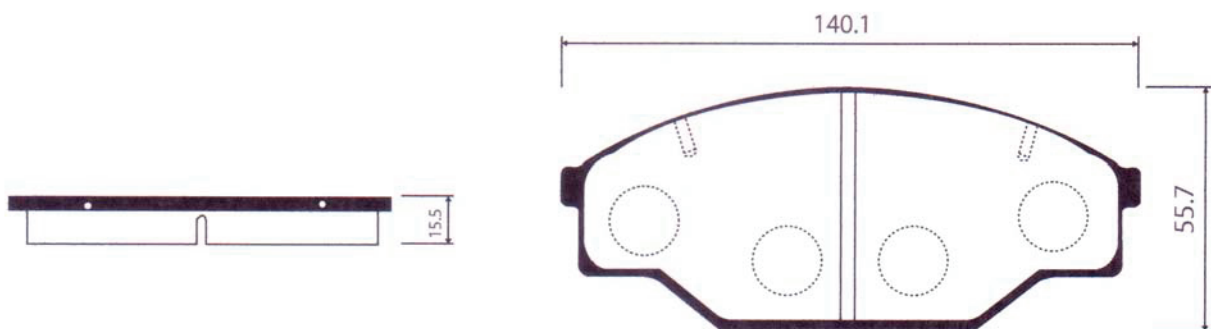

DHB No.	MODEL	LO.	FMSI "D" No.	DB No.
DP6007	mitsubishi Magna Apr~91/1996	F		DB1 203

DHB No.	MODEL	LO.	FMSI "D" No.	DB No.
DP6008	TOYOTA CELICA '85.8~ON; LEXUS ES250 '89.6~ON, TOYOTA CELICA 96~99 LEXUS ES300/RX300 90~03	R	72 23-D325 75 62-D685	DB4 22

DHB No.	MODEL	LO.	FMSI "D" No.	DB No.
DP6009	TOYOTA HIACE '82~ON; HILUX (RN55/75) '84~ON, TOTOTA HIACE (YH,LH50~71) '83~ON	F	72 05-D303	DB3 18 DB1 205