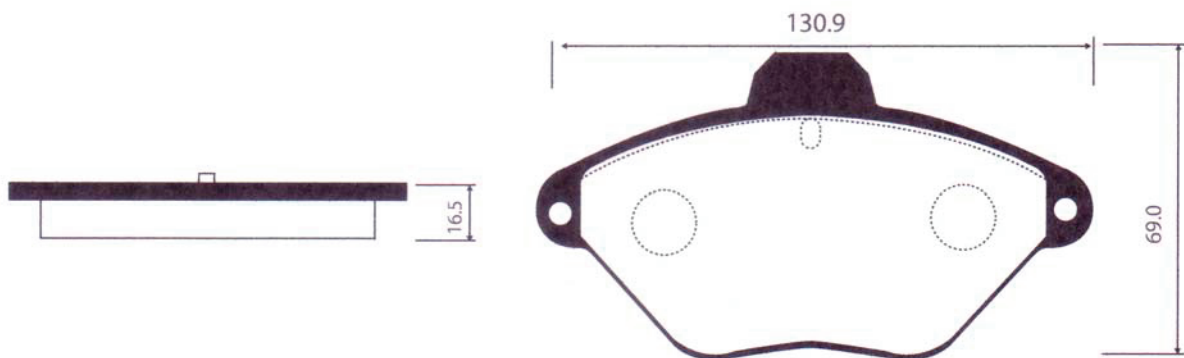

DHB No.	MODEL	LO.	FMSI "D" No.	DB No.
DP6034	TOYOTA COROLLA '03~0N; MATRIX '03~0N; 04-03 PONTIAC	F	7824-D923	DB1487

DHB No.	MODEL	LO.	FMSI "D" No.	DB No.
DP6035	TOYOTA Prado '03~0N; Tundra '03~0N; 4-Runner '03~0N; L/C, HILUX '02.10~0N; 04-03 TOYOTA TRUCK	F	7877-D976	DB1482

DHB No.	MODEL	LO.	FMSI "D" No.	DB No.
DP6036	CITROEN XANTIA II	F		DB875