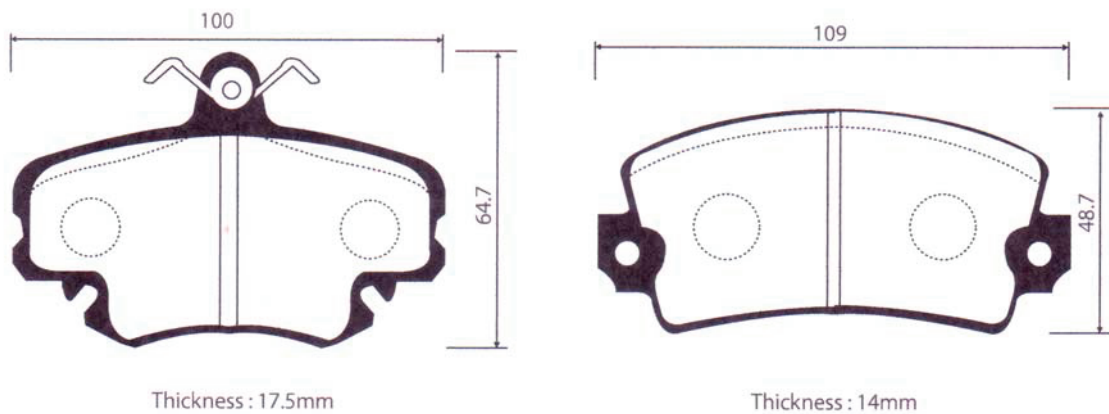

DHB No.	MODEL	LO.	FMSI "D" No.	DB No.
DP6062	RENAULT MAGANE	F	D1146