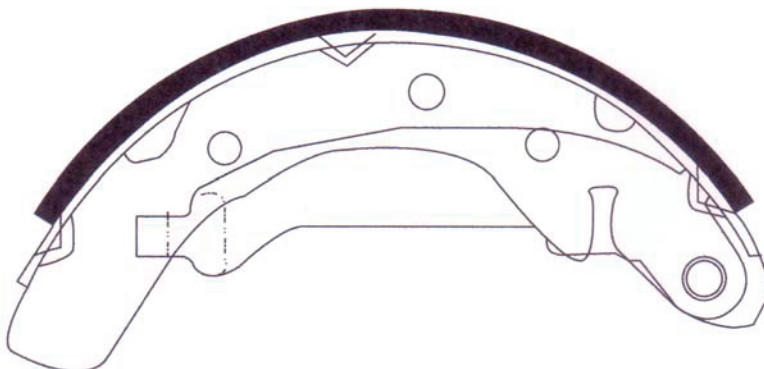

Outside Radius of Lining : 90mm
Width of Lining : 30mm