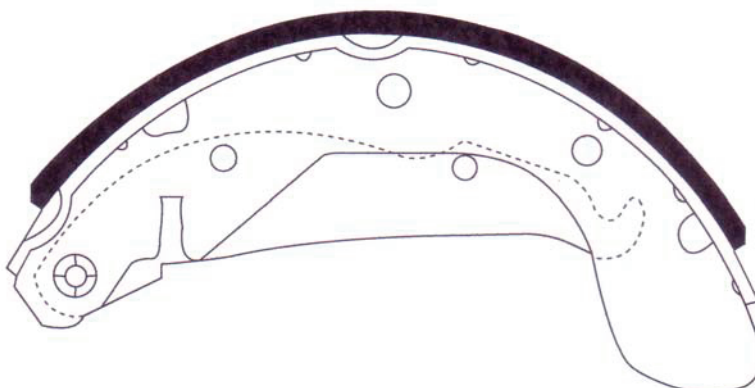

Outside Radius of Lining : 99.6mm
Width of Lining : 45mm