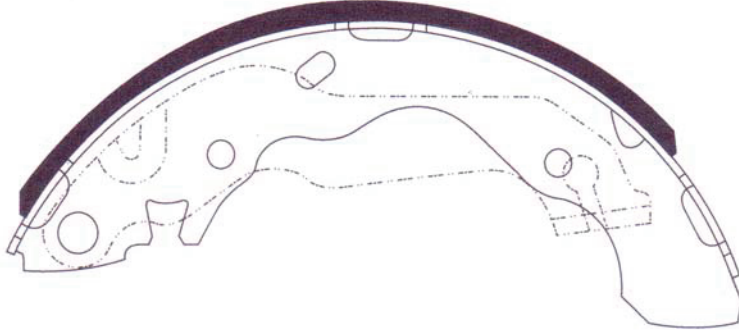

DHB No.	MODEL	LO.	FMSI "D" No.	DB No.
DS104	HYUNDAI ELANTRA/AVANTE/AVANTE XD	R		

Outside Radius of Lining : 101.5mm
Width of Lining : 36mm

DHB No.	MODEL	LO.	FMSI "D" No.	DB No.
DS105	HYUNDAI SONATA, SANTAMO	R