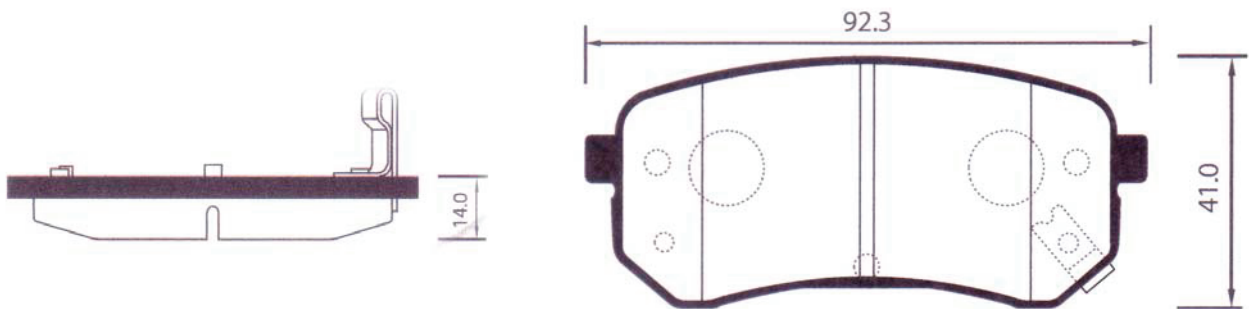

DHB No.	MODEL	LO.	FMSI "D" No.	DB No.
DP2036	KIA MORNING, i10	F