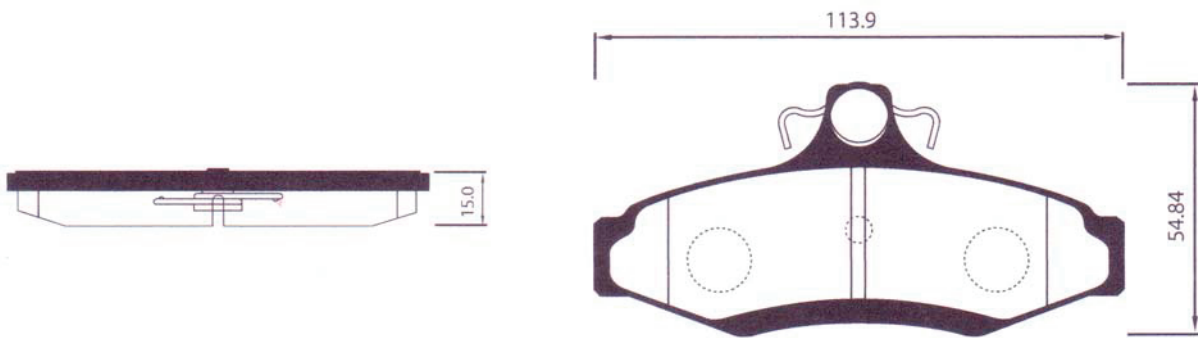

DHB No.	MODEL	LO.	FMSI "D" No.	DB No.
DP3007	DAEWOO LEGANZA(SOHC, DOHC), NUBRA DOHC	R	7669-D724	DB1 204