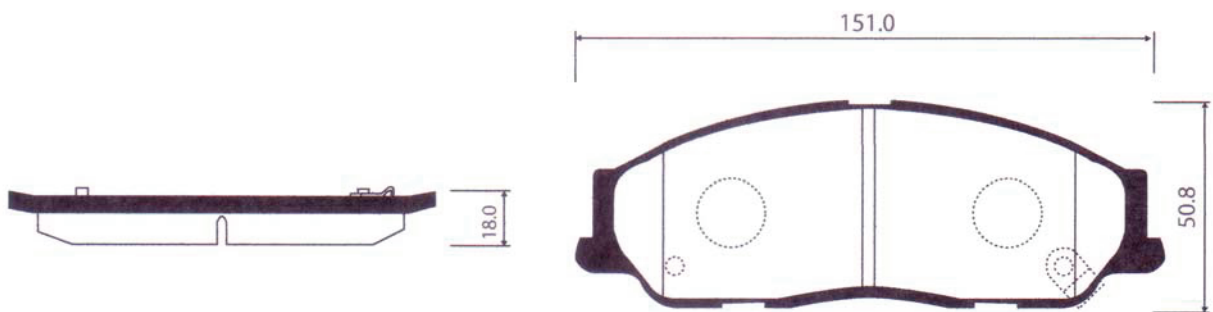

DHB No.	MODEL	LO.	FMSI "D" No.	DB No.
DP6016	mitsubishi L200 '87~ON;L300 '87~ON;TRUCK '86.4~ON;	F	7241-D349	DB1113

DHB No.	MODEL	LO.	FMSI "D" No.	DB No.
DP6017	BENZ (W124/201) 220/250/280/300 Serier '90~96	R	7230-D335	DB328

DHB No.	MODEL	LO.	FMSI "D" No.	DB No.
DP6018	TOYOTA Avalon Sep-03	F	7951-D648	DB1474