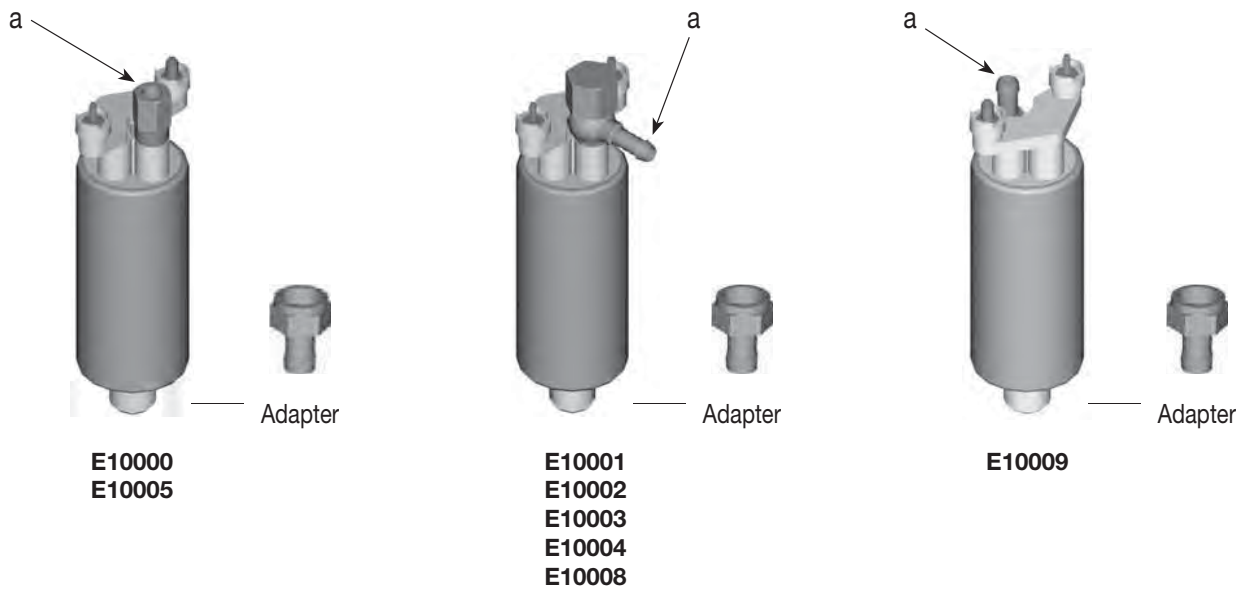

UNIVERSAL FUEL PUMPS • BOMBAS UNIVERSALES

	Voltage	Pressure	Flow	Fitting 'a'	Adapter
E10000	12V	3,5 bar	132 L/h	With adapter M14x1,5	Ø 12
E10001	12V	3,5 bar	132 L/h	Ø 9	Ø 12
E10002	12V	3,5 bar	120 L/h	Ø 9	Ø 12
E10003	12V	3,5 bar	132 L/h	Ø 9	Ø 12
E10004	12V	7 bar	117 L/h	Ø 9	Ø 12
E10005	12V	7 bar	117 L/h	M12x1,5	Ø 12
E10008	12V	7 bar	117 L/h	Ø 9	Ø 12
E10009	12V	3,5 bar	132 L/h	Ø 8,1	Ø 12