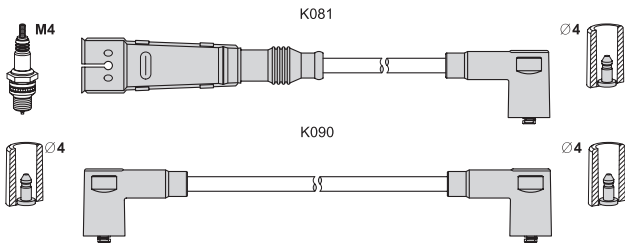

T920C K081 85 85 55 55 K090 75

alternative T057B

VW Transporter IV Bus 2.5	11.90 - 04.03	81	AEN/AAF/ACU/AEU
2.5 syncro	11.92 - 04.03	81	AEN/AAF/ACU/AEU
2.5	08.96 - 04.03	85	AET
2.5 syncro	07.96 - 04.03	85	AET
Transporter IV Van (70XA) 2.5	11.90 - 04.03	81	AEN/AAF/ACU/AEU
2.5 syncro	10.92 - 04.03	81	AEN/AAF/ACU/AEU
2.5	08.96 - 04.03	85	AET
2.5 syncro	08.96 - 04.03	85	AET
Transporter IV Flatbed 2.5	11.90 - 04.03	81	AEN/AAF/ACU/AEU
2.5 syncro	10.92 - 04.03	81	AEN/AAF/ACU/AEU
2.5	08.96 - 04.03	85	AET
2.5 syncro	08.96 - 04.03	85	AET