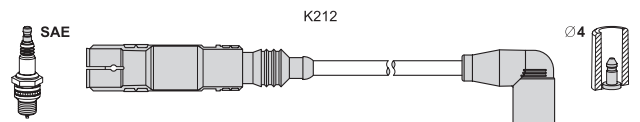

T855C K212 65 60 45 25 - alternative T077B

Skoda Octavia (1U2) 2.0	04.99 -	85	APK/AZH/AQY/AEG
Octavia Combi (1U5) 2.0	04.99 -	85	APK/AZH/AZJ/AQY/AEG
VW Bora (1J2) 2.0	10.98 - 05.05	85	APK/AZH/AQY
2.0 4motion	04.00 - 05.05	85	AZH
Bora Combi (1J6) 2.0	05.99 - 05.05	85	APK/AZH/AQY
2.0 4motion	04.00 - 05.05	85	AZH
Golf IV (1J1) 2.0	07.98 - 06.05	85	APK/AQY
2.0 4motion	10.00 - 06.05	85	AZH
Golf IV Variant (1J5) 2.0	05.99 -	85	APK/AQY
2.0 4motion	10.00 -	85	AZH
New Beetle (9C1, 1C1) 1.6	10.99 - 09.00	74	AWH
2.0	01.98 -	85	AVH