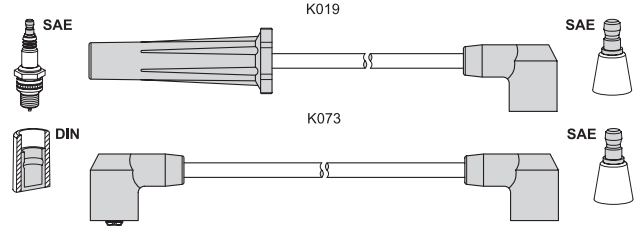

T619B K019 70 85 85 100 K073 55

application → T740C (original)