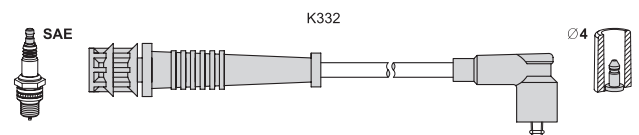

T897B K332 60 55 50 35 -

original T757C

application → T757C (original)