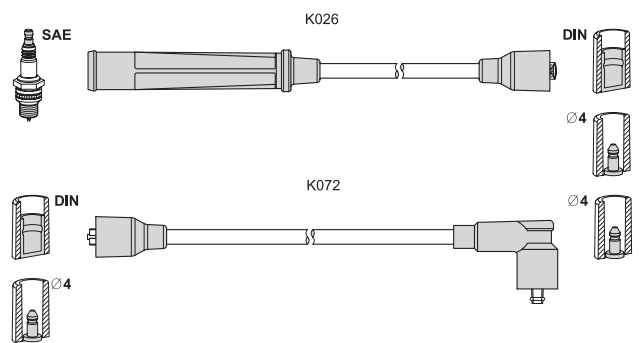

T207B K026 40 50 50 60 K072 40

application → T701C (original)