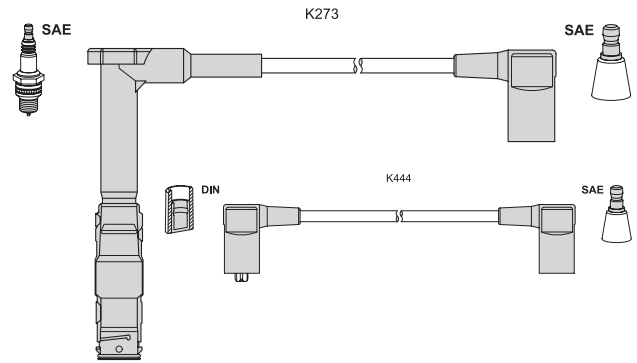

application → T806C (original)

T003B K270 45 45 50 45 50 50 - original T887C