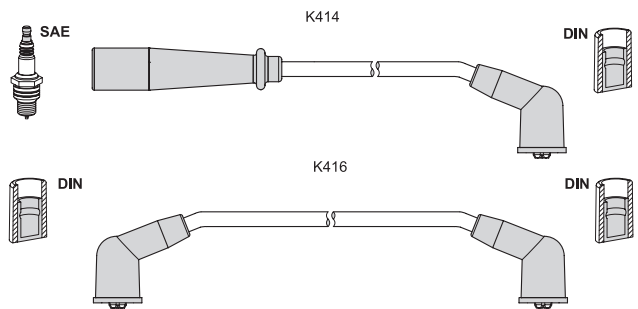

T637B K414 35 50 55 70 K416 50

Toyota 4 Runner (_N130) 2.4	08.87 - 03.96	82	22REC