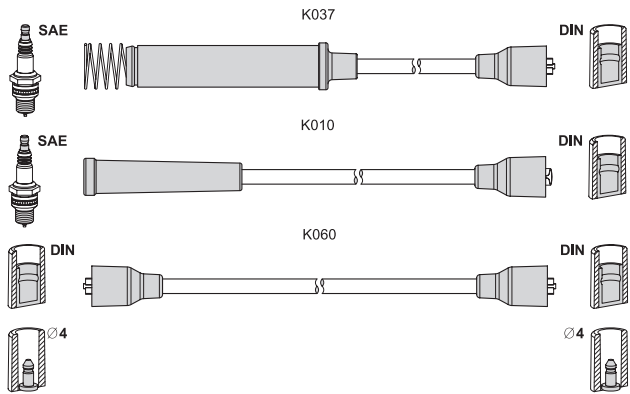

T166B K037 80 80 70 K010-40 K060 50

Opel Kadett E (39_, 49_) 1.8 S	09.87 - 08.91	62	E 18 NV
2.0 i	03.87 - 08.91	85	20 NE
2.0 i cat	03.87 - 08.91	85	C 20 NE
Kadett E CC 1.8 S	09.87 - 08.91	62	E 18 NV/S 18 NV
2.0 GSI	09.86 - 08.91	85	20 NE
2.0 GSI cat	09.86 - 08.91	85	C 20 NE
2.0 GSI	09.86 - 08.91	95	20 SEH
Kadett E Caravan 1.8 S	09.87 - 08.91	62	E 18 NV
2.0 i	09.87 - 08.91	85	20 NE
2.0 i cat	09.87 - 08.91	85	C 20 NE
Kadett E Cabriolet (43B_) 2.0 i	10.86 - 02.93	85	20 NE
2.0 i cat	10.86 - 02.93	85	C 20 NE