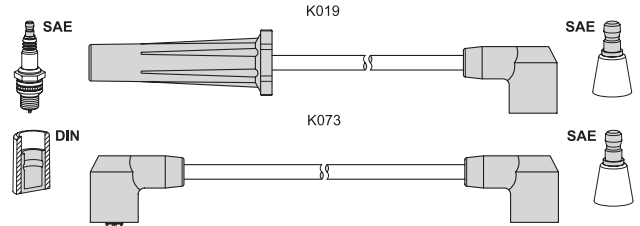

T620B K019 40 50 65 65 80 95 K073 100

application → T741C (original)