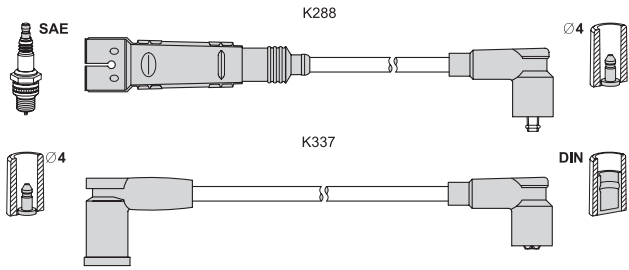

T 001B

ignition lead sets - summary

T001B K288 95 95 100 100 110 110 110 110 K337 100 original T932C

application → T932C (original)

T006B K272 53 45 37 33 K065 40 original T842C

application → T842C (original)