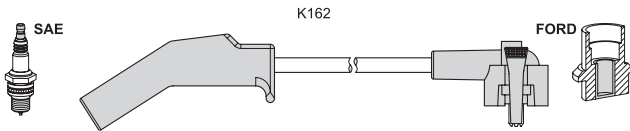

T164G K162 75 85 95 100 -

Ford Escort VII (GAL, AAL, ABL) 1.3	01.95 - 09.98	44	J4B
Escort VII Sedan (GAL, AFL) 1.3	01.95 - 02.99	44	J4B
Escort VII Combi (GAL, ANL) 1.3	01.95 - 10.98	44	J4B
Fiesta IV (JA_, JB_) 1.0 i	02.97 - 09.98	38	
1.3 i	08.95 - 09.98	37	JJA/JJE/JJM/JJC/JJJ
1.3 i	08.95 - 09.98	44	J4R/J4C/J4L/J4J/J4Q
Fiesta Van (J5_, J3_) 1.3	02.96 - 08.98	44	J4C
Ka (RB_) 1.3 i	06.98 - 09.98	36	JJH/JJD/JJF/JJG/JJL
1.3 i	09.96 - 09.98	44	J4S/J4K/J4M/J4P/J4N
Mazda 121 III (JASM, JB5M) 1.3	03.96 -	37	
1.3	03.96 -	44