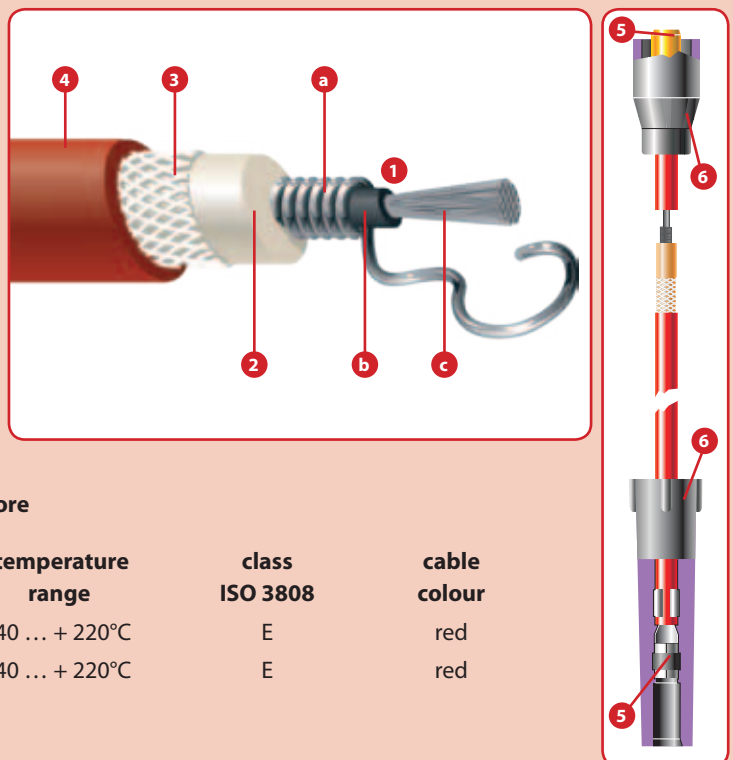

Technical specification - cable parameters - inductive core

type of TESLA set	cable diameter	outer jacket	temperature range	class ISO 3808	cable colour
T xxxM	7 mm	silicone	-40 ... + 220°C	E	red
T xxxP	5 mm	silicone	-40 ... + 220°C	E	red