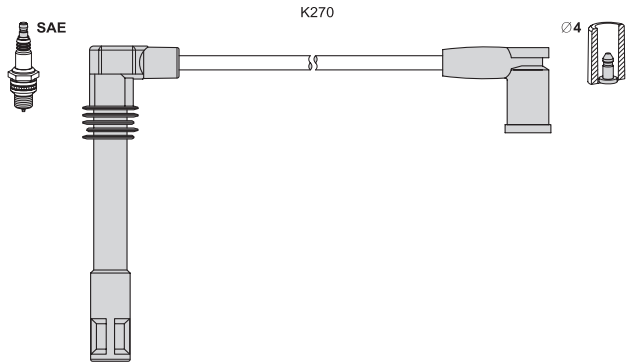

application → T818C (original)

T007B K273 35 45 55 60 70 75 K444 100 original T806C