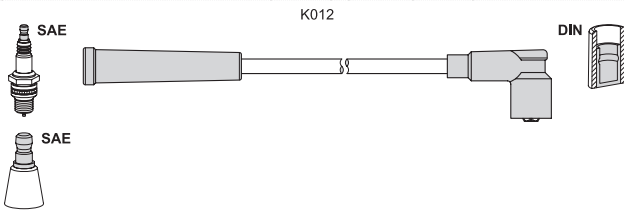

T611B K012 40 40 30 30 -

Toyota Carina II (_T15_) 1.6	10.83 - 11.87	55	4A-LC
1.6	10.83 - 11.87	62	4A-L
1.6	10.86 - 11.87	63	4A-L
Carina II Sedan (_T15_) 1.6	10.83 - 11.87	55	4A-LC
1.6	10.83 - 11.87	62	4A-L
Celica 1.6 ST	08.77 - 08.85	63	2TB
Celica Coupe 1.6 ST	08.77 - 08.85	63	2TB/4A-L
Celica (ST16_) 1.6	04.86 - 02.90	63	4A-L
Celica Liftback (T16) 1.6	04.86 - 02.90	63	4A-L