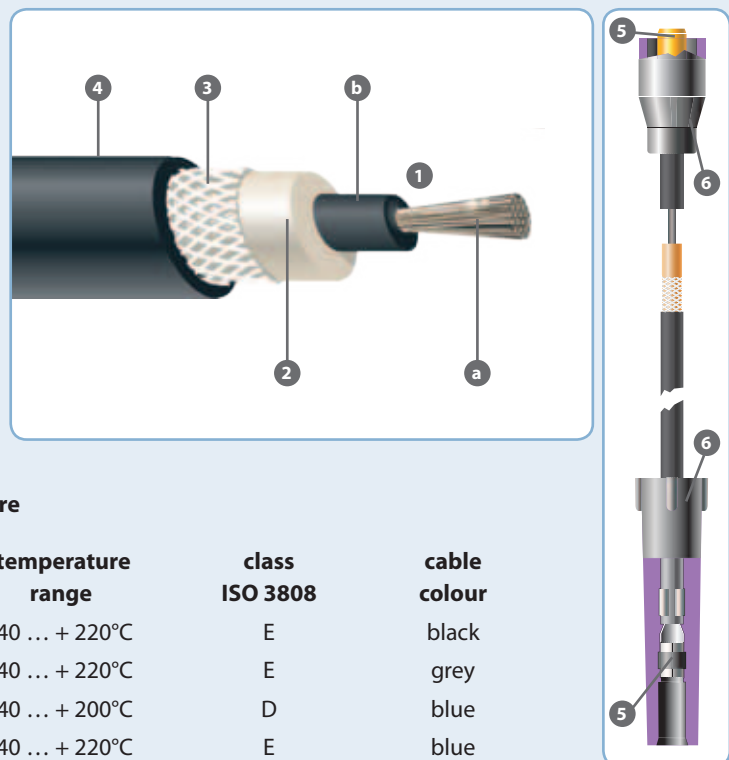

Technical specification - cable parameters - resistive core

type of TESLA set	cable diameter	outer jacket	temperature range	class ISO 3808	cable colour
TxxxB	7 mm	silicone	-40 ... + 220°C	E	black
TxxxG	8 mm	silicone	-40 ... + 220°C	E	grey
TxxxH	7 mm	EVA	-40 ... + 200°C	D	blue
TxxxS	7 mm	silicone	-40 ... + 220°C	E	blue