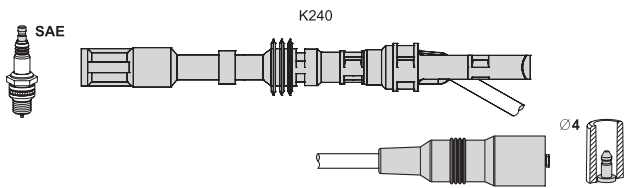

T559C K240 82 76 75 74 -

Audi A3 (8L1) 1.8	09.00 -	92	AGN/APG
Seat Leon (1M1) 1.8 20V	11.99 -	92	AGN/APG
Toledo II (1M2) 1.8 20V	04.99 - 05.06	92	AGN/APG
Skoda Octavia (1U2) 1.8	09.96 -	92	AGN
Octavia Combi (1U5) 1.8 20V	07.98 -	92	AGN
VW Bora (1J2) 1.8	10.98 - 05.05	92	AGN
1.8 4motion	02.99 - 05.05	92	AGN
Bora Combi (1J6) 1.8 4motion	05.99 - 05.05	92	AGN
Golf IV (1J1) 1.8	08.97 - 06.05	92	AGN
1.8 4motion	05.98 - 06.05	92	AGN
Golf IV Variant 1.8 4motion	05.99 -	92	AGN