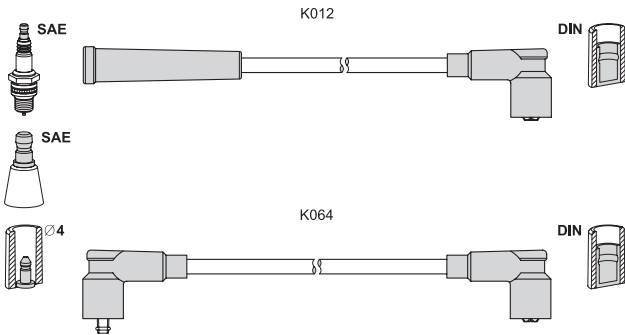

< T144B

Opel Vectra A CC (88_, 89_) 1.4 S	09.88 - 12.90	55	14 NV
Vectra A (86_, 87_) 1.4 S	09.88 - 12.90	55	14 NV

T145H K012 25 40 50 35 K064 30

application → T371S