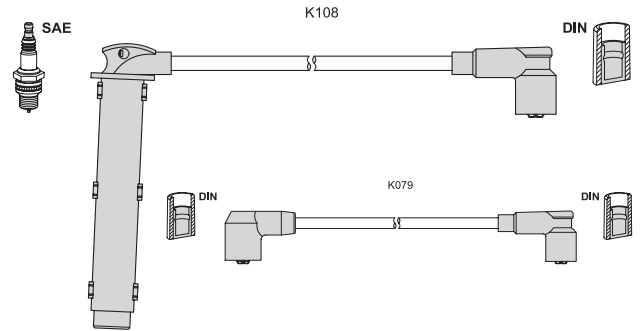

T331B K108 50 42 32 30 K079 20

Landrover Freelander 1.8 i 16V	02.98 - 11.00	88	
Freelander Soft Top 1.8 i 16V	02.98 -	88	18 K4F