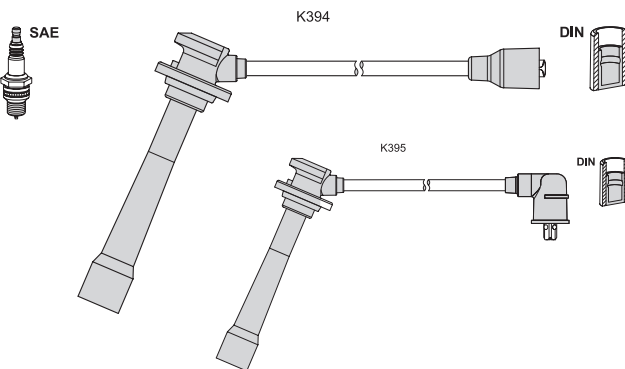

T237B K394 38 K395 78 50 93 62 71 -

Kia Carnival (UP) 2.5 V6	08.99 - 10.01	121	
Carnival II 2.5 V6	10.01 -	110