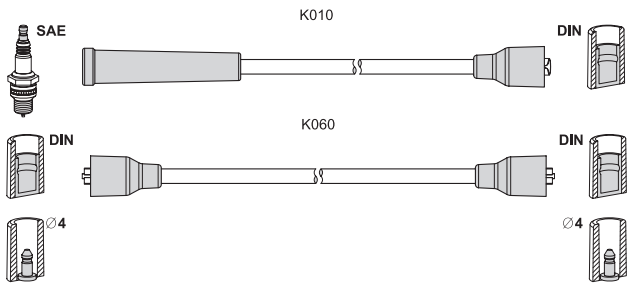

T 185H

ignition lead sets - summary

T185H K010 20 25 30 30 K060 30

application → T641S