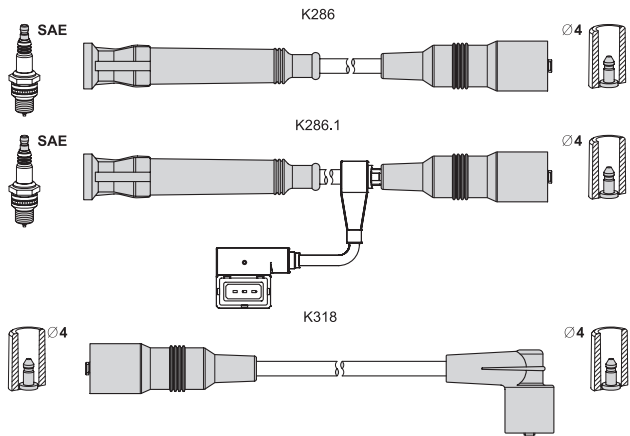

T033B K286 50 55 60 75 85 K286.1 90 (sensor) K318 90 original T175C / T886C/

application → T175C (original)