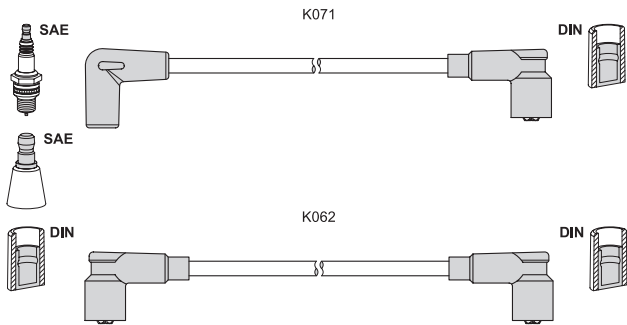

Ford Explorer (U2) 4.9 V6 Allrad	01.96 -	157	
----------------------------------	---------	-----	--

T 185H

ignition lead sets - summary

T185H K010 20 25 30 30 K060 30

application → T641S

T187B K071 65 80 85 95 K062 80