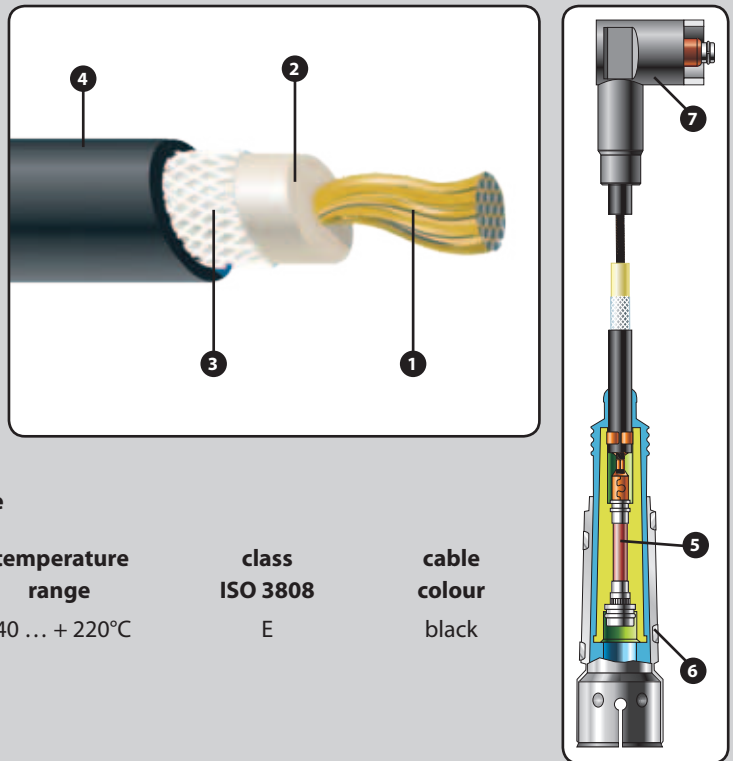

Ignition lead sets – marking, technical specifications

Construction of sets - copper core

The copper core (1) in the ignition leads guarantees loss-free transmission of energy. As a screening elements serve the suppression resistors (5) placed in spark plug (6) and distributor terminals (7). The braided (3) inner insulation (2) provides the electrical insulation and improves mechanical qualities in bend area. The outer silicone jacket (4) protects the core, including the insulation, against the conditions of the working environment under the bonnet. Suppression resistor in the spark plug terminal with metal shield (or in distributor terminal) have 1 or 5 kΩ resistance value.

Technical specification - cable parameters - copper core

type of TESLA set	cable diameter	outer jacket	temperature range	class ISO 3808	cable colour
T xxxC	7 mm	silicone	-40 ... + 220°C	E	black

Construction of sets - inductive core

The cable core (1) consists of stainless conductor (a) wound on chevlar cord (c), both being covered with semiconducting material (b). The cord provides tensile strength, and the winding with semiconducting material works as the conductive joint and attenuation element for screening. The braided (3) inner insulation (2) provides electrical insulation and improves mechanical qualities in bend area. The outer silicone jacket (4) protects the core, including the insulation, at operating conditions under the bonnet. Ignition lead is furnished with contacts. These contacts (5) are specific by their shape (6) in order to ensure the connection between a spark plug and a distributor (coil and distributor).