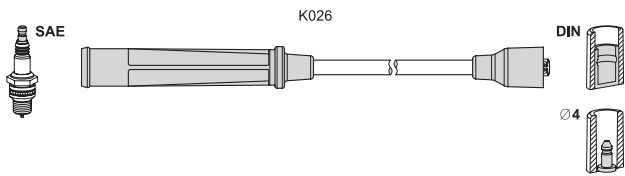

T 672H

ignition lead sets - summary

T672H K026 30 30 30 40 -
T673S K026 30 30 30 40 -