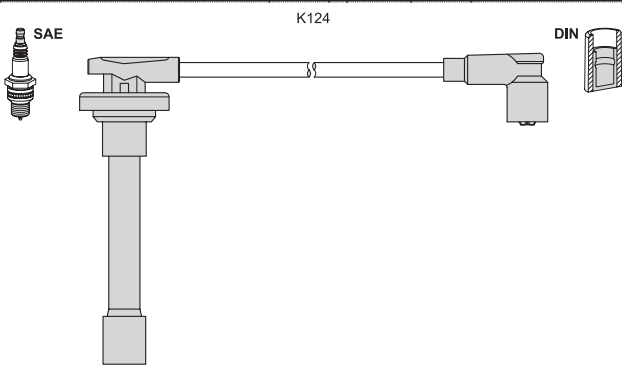

T846B K124 65 60 45 40 -

Honda Accord V (CC7) 2.3 i SR	03.93 - 01.96	116	H23A3
Civic III Hatchback 1.6 i 16V	09.87 - 09.91	96	D16A7
Civic III Sedan 1.6 i 16V	09.87 - 09.91	96	D16A7
Civic V (EJ9, EK3/4) 1.6 VTi	11.95 - 02.01	118	B16A2

< T846B

Honda Civic V Hatchback 1.6 VTi	11.95 - 02.01	118	B16A2
Civic V Fastback (MB) 1.6 VTi	01.97 - 02.01	118	B16A2
Civic V Coupe 1.6 i Vtec	04.99 - 12.00	118	B16A2
CRX III (EH, EG) 1.6 i VTi	03.92 - 12.98	118	B16A2
Integra (DC2) 1.8 Type-R	11.97 - 10.01	140	B18C6
Prelude IV (BB) 2.3 i 16V	02.92 - 09.96	118	H23A2