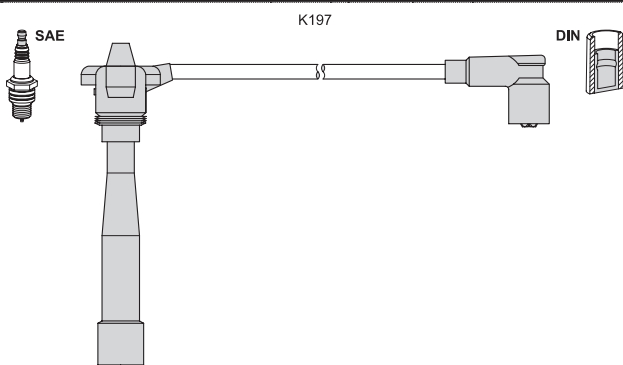

T997B K197 40 28 20 13 -

< T997B

Fiat Punto 85 (176) 1.2 16V	04.97 - 09.99	63	176 B9.000
Punto 85 Cabriolet 1.2 16V	04.97 - 06.00	63	176 B9.000
Lancia Y (840A) 1.2 16V	04.97 - 09.03	63	176 B9.000