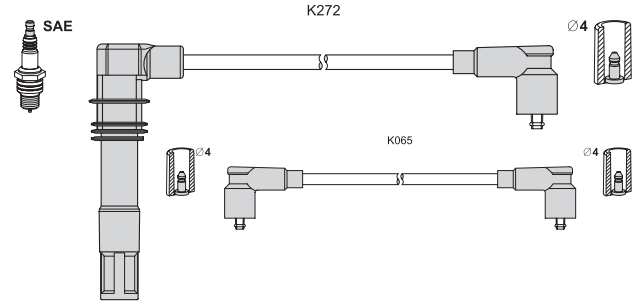

T 001B

ignition lead sets - summary

T001B K288 95 95 100 100 110 110 110 110 K337 100 original T932C

application → T932C (original)

T006B K272 53 45 37 33 K065 40 original T842C

application → T842C (original)