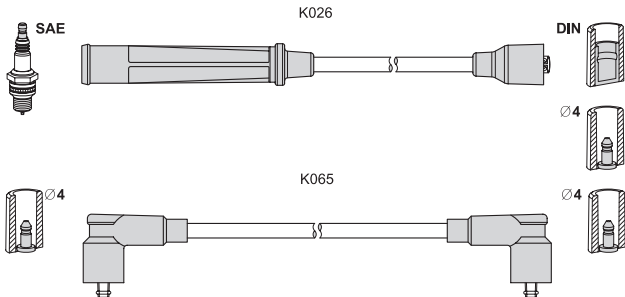

T731B K026 30 40 50 60 K065 60

application → T650C (original)