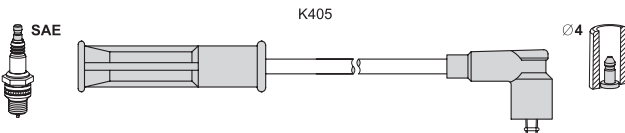

T921B K405 45 35 30 25 -

Renault Thalia (LB0/1/2_) 1.4	08.00 -	55	K7J 700
Symbol 1.4	08.00 -	55	K7J 700