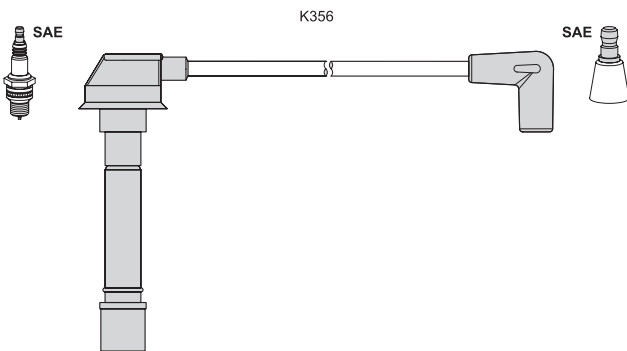

T192B K356 71 107 91 115 106 121 -

Chrysler Concorde 3.5 LX	10.92 - 09.97	155	EGE
Vision 3.5Tsi	09.93 -	155	F00/F01