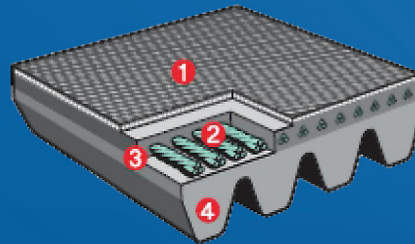

AE BELTS – OUTSTANDING FLEXIBILITY MEETS OPTIMAL DURABILITY

Multi-ribbed and single-ribbed V-belts drive the secondary engine components such as the water pump, alternator, air-conditioning compressor, power-steering pump etc. AE belts support optimum drive, even under today's toughest conditions of heat and load, and offer exceptional flexibility and resilience to stretching.

Multi-ribbed V-belts are flat belts with multiple ribs (3 to max. 8) running over the complete length of the belt.

1. TOP FABRIC
2. TENSION MEMBER
3. COMPRESSION RUBBER
4. BASE FABRIC

Single-ribbed V-belts are trapezium belts with several ribs running over the width of the belt.