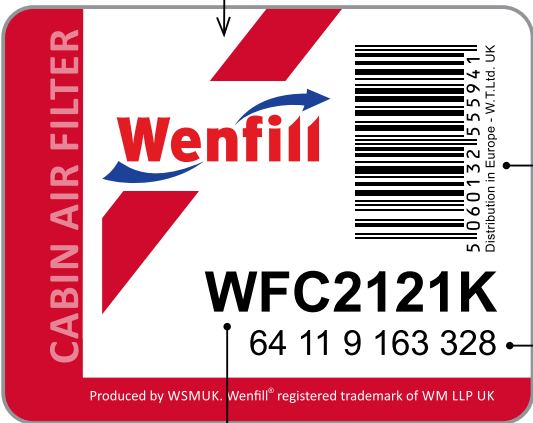

CABIN AIR FILTERS

Packaging and marking

64 11 9 163 328 → OEM

64 11 9 163 328 → OEM

WFC2121K → EAN-code

5 10 60 13 21 5 59 4 1 → EAN-code

WFC2121K → EAN-code

Wenfill number