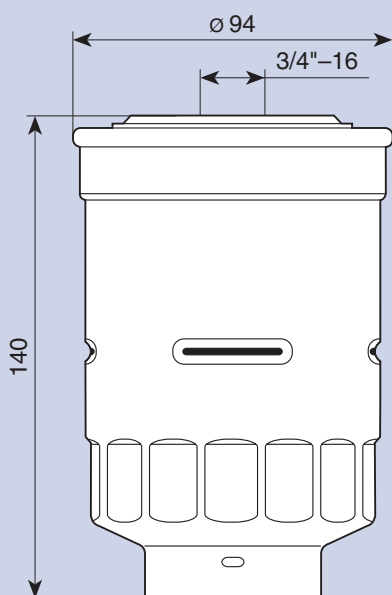

FD525

213908525000

TECHNICAL SPECIFICATIONS	O.E.		OTHERS	
Diesel	GENERAL MOTORS	25067335	AC	XD171
Overall Dimensions 94MM	MAZDA	R2N5-13-ZA5	AMC	TF-1652
In Spin-on	TOYOTA	23303-64010	AMC	TF-1662
Housing C. R. Steel	TOYOTA	23303-64020	BOSCH EUR	0 986 450 500
Cap C. R. Steel	VW/AUDI (V.A.G.)	J23303-64010	BOSCH EUR	0 986 450 500 7B2
Height 140MM			BRITISH FILTERS	FF6026/2520S
Out 3/4"-16			CHAMPION	L149
			COOPERS	Z954/ZZZ
			DELPHI	HDF521
			FILTRON	PP 855
			FRAM EUROPE	94992
			FRAM EUROPE	P4922
			FRAM USA	PS4922
			KNECHT	KC83
			LAUTRETTE	ELG5221
			LUBER-FINER	FS112
			MANN	WK 828
			NIPPON DENSO	186100-0653
			NIPPON DENSO	186100-5420
			PUROLATOR	F63180
			RYCO/G.U.D. AUS	Z252
			RYCO/G.U.D. AUS	Z380
			TECNOCAR	RN 140B
			UFI	24 374 000

TOYOTA 4	Runner 2.4 TD LN30	TOYOTA	Hi-Ace 2.4 D
TOYOTA	Camry SV10	TOYOTA	Hi-Lux 2.4 D
TOYOTA	Carina 2.0 D, SW	TOYOTA	Landcruiser 2.4 D, 2.4 TD, 3.0 D, 3.4 D
TOYOTA	Corolla 1.8 D, 2.0 D	TOYOTA	Lite-Ace 1.8 D, 2.0 D
TOYOTA	Corolla 1.8 Diesel CE90	TOYOTA	Lite-Ace 2.0 D
TOYOTA	Cressida LX70	TOYOTA	Starlet 1.5 D NP70
TOYOTA	Dyna D	VOLKSWAGEN	Taro 2.4 D