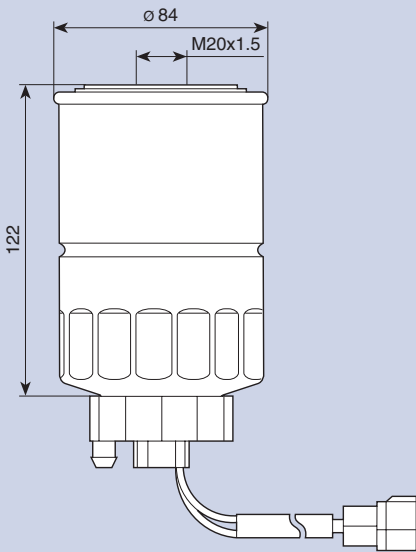

FD524

213908524000

TECHNICAL SPECIFICATIONS		O.E.		OTHERS	
Diesel		GENERAL MOTORS	94419532	AC	XD159
Overall Dimensions	84MM	ISUZU	8-94419-532-0	AMC	IF-353
In	Spin-on	KIA	0K551-23-570	BOSCH EUR	1 457 434 416
Housing	C. R. Steel	KIA	K71E-23-570	BRITISH FILTERS	FF6034/2520S
Cap	C. R. Steel	MAZDA	PN12-13-ZA5	CHAMPION	L148
Height	122MM	MITSUBISHI	MB-433425	COOPERS	FSM4103/ZZZ
Out	M20X1.5	OPEL	4295415	CROSLAND	5020
				FIAAM	FT 5093
				FIAAM	FT 5152
				FILTRON	PP 853
				FRAM EUROPE	P4591
				FRAM EUROPE	P5173
				FRAM EUROPE	P5423
				GUD S.A.	Z273
				KNECHT	KC82
				LUBER-FINER	FS158
				MANN	WK 815
				PURFLUX	CS440
				PUROLATOR	F57585
				TECNOCAR	RN 202

ISUZU	Campo 2.4 TD
ISUZU	Fargo 2.0 D/TD, 2.2, 2.4 D 4WD
ISUZU	Gemini 1.5 D, TD
ISUZU	Gemini 1.7 TD
ISUZU	Midi 2.2 D
KIA	Carnival 2.9 TD 16V
KIA	Pregio 2.2 D, 2.7 D
MAZDA	323 1.7 Diesel

MAZDA	323 1.7 Turbo Diesel
MAZDA	323 Estate, Combi 1.7 Diesel
MITSUBISHI	Colt 1.8 Diesel
MITSUBISHI	Galant, Lancer
MITSUBISHI	Lancer Wagon
MITSUBISHI	Space Runner 2.0 Turbo Diesel
MITSUBISHI	Space Wagon 1.8 TD, 2.0 TD
PROTON	Persona 2.0 TDi
VAUXHALL	Euro Midi 2.0 D