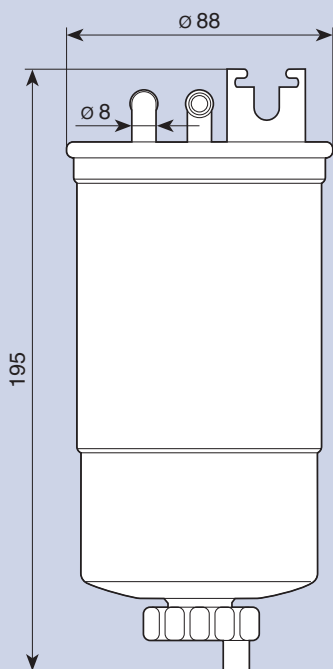

FD548

213908548000

TECHNICAL SPECIFICATIONS	O.E.	OTHERS
Diesel	FIAT/LANCIA 46473803	BOSCH EUR 0 450 906 288
Overall Dimensions 88MM	FIAT/LANCIA 9948070	CHAMPION L142
In 8MM	VW/AUDI (V.A.G.) 1J0-127-399A	COOPERS FSM4129/ZZZ
Housing Galfan	VW/AUDI (V.A.G.) 1J0-127-401	CROSLAND 5057K
Cap C. R. Steel	VW/AUDI (V.A.G.) 2D0-127-399	DELPHI HDF515
Height 195MM		FIAAM FP 5359
Out 8MM		FILTRON PP 839/1
		FRAM EUROPE PS5896
		HENGST H 70 WK 08
		LUBER-FINER FN85
		MANN WK 853/3
		MANN WK 853/3X
		PURFLUX FCS463
		PUROLATOR F67832
		TECNOCAR RN 59B

AUDI	A3 1.9 TDI	VOLKSWAGEN	Bora 1.9 TDi
AUDI	A4 1.9 TDI	VOLKSWAGEN	Bora 1.9 TDi
AUDI	A6 1.9 TDI	VOLKSWAGEN	Cabrio 1.9 TDI
FIAT	Palio 70 1.7 TD	VOLKSWAGEN	Golf IV 1.9 Sdi, 1.9 TDI
FIAT	Punto 1.7 TD, TD60, TD70	VOLKSWAGEN	LT 2.5 TDI 28, 35, 46
SEAT	Leon 1.9 SDI, 1.9 TDI	VOLKSWAGEN	New Beetle 1.9 TDI
SEAT	Toledo II 1.9 TDI	VOLKSWAGEN	Transporter 2.8 TD V6
SKODA	Octavia 1.9 Tdi	VOLKSWAGEN	Transporter LT 2.5 SDi 28, 35
		VOLKSWAGEN	Transporter LT 2.5 TDi 28, 35, 46