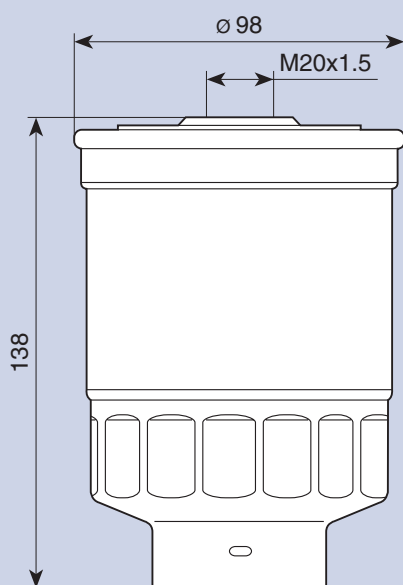

FD523

213908523000

TECHNICAL SPECIFICATIONS		O.E.		OTHERS	
Diesel		DAIHATSU	23303-87308	AC	XD79
Overall Dimensions	98MM	DAIHATSU	23303-87309	AMC	IF-3356
In	Spin-on	GENERAL MOTORS	93156634	BOSCH EUR	0 986 450 505
Housing	C. R. Steel	GENERAL MOTORS	94177327	BOSCH EUR	0 986 450 505 833
Cap	C. R. Steel	GENERAL MOTORS	94238757	BOSCH EUR	1 457 434 285
Height	138MM	GENERAL MOTORS	94248070	BOSCH EUR	1 457 434 301
Out	M20X1.5	GENERAL MOTORS	94369299	BRITISH FILTERS	FF6033/2520S
		HYUNDAI	31973-44000	CHAMPION	L146
		HYUNDAI	31973-44001	COOPERS	AZF776/ZZZ
		HYUNDAI	31973-44100	CROSLAND	5015
		HYUNDAI	31981-43000	DELPHI	FF0057
		ISUZU	5-13240-032-0	FIAAM	FP 5092
		ISUZU	8-93156-634-0	FILTRON	PP 852
		ISUZU	8-94121-431-0	FRAM EUROPE	P4886
		ISUZU	8-94177-327-0	FRAM USA	PS4886
		ISUZU	8-94238-757-0	LAUTRETTE	ELE5241
		ISUZU	8-94248-070-0	LAUTRETTE	ELG5241
		ISUZU	8-94248-070-2	LUBER-FINER	FS157
		ISUZU	8-94332-955-0	LUCAS U.K.	HDF526
		ISUZU	8-94369-299-0	MANN	WK 940/11
		ISUZU	8-94369-299-1	MICRO	FT 6243
		ISUZU	8-94483-850-0	MOTORCRAFT AUS	AFG 35
		ISUZU	818511	PURFLUX	CS438
		DAIHATSU	MB-220900	PUROLATOR	F57851
		SUZUKI	15411-78E10	PUROLATOR	PER4851
				RYCO/G.U.D. AUS	Z262
				RYCO/G.U.D. AUS	Z304
				TECNOCAR	RN 139B

DAIHATSU	Rocky 2.7 TD 4WD, 2.8 D, 2.8 TD	DAIHATSU	Galoper 2.5 Turbo Diesel
GME	Midi Van, Minibus 2.0 D	DAIHATSU	L200 2.5 Turbo Diesel
HYUNDAI	Galoper 2.5 TD	DAIHATSU	Pajero 2.3 TD, 2.5 TD, 2.8 TD
HYUNDAI	H100 2.5 D, TD	DAIHATSU	Space Gear 2.5 Turbo Diesel
ISUZU	Campo 2.2 D, 2.5 D, 3.1 TD	OPEL	Campo 2.2 D, 2.5 TD, 3.1 TD
ISUZU	KB Pick-Up	OPEL	Monterey 3.1 TD
ISUZU	Midi 2.0 WFR53	VAUXHALL	Brava 2.2 D, 2.5 D, 2.5 TD, 3.1 TD
ISUZU	Trooper	VAUXHALL	K.B. Pick-up
MAZDA	121 2.2 D	VAUXHALL	Midi 2.0 TD, 2.2 D, 2.4 TD
		VAUXHALL	Monterey 3.1 TD