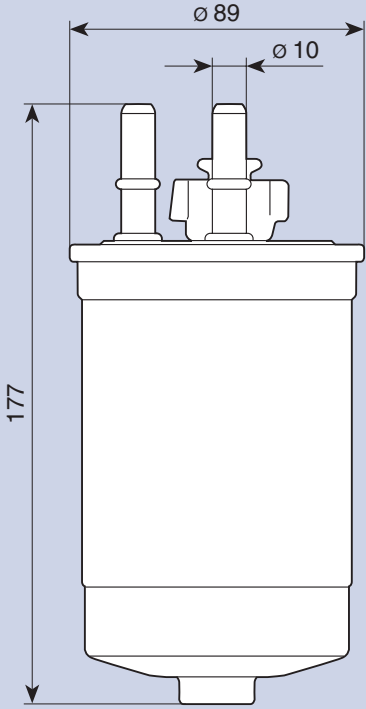

AUDI A4 2.5 TDI, Avant

AUDI A6 2.5 TDI, Avant

AUDI A8, Quattro 2.5 Tdi, 3.3 TDI

AUDI Allroad 2.5 TDI quattro

VOLKSWAGEN Passat 2.5 TDI, SW, 4motion

FD552

213908552000

TECHNICAL SPECIFICATIONS	O.E.		OTHERS	
Diesel	FORD	XS4Q-9155-CC	BOSCH EUR	0 450 906 297
Overall Dimensions 89MM	FORD	XS4Q-9176-AB	BOSCH EUR	0 450 906 357
In 10MM	FORD FINIS CODE	1 079 271	BOSCH EUR	0 450 906 359
Housing Galfan	FORD FINIS CODE	1 088 053	BOSCH EUR	0 450 906 407
Cap C. R. Steel			CHAMPION	L-256
Height 177MM			COOPERS	FSM4144/ZZZ
Out 13,30MM			CROSLAND	5060
			FIAAM	FT 5525
			FILTRON	PP 838/2
			FRAM EUROPE	P8935
			HENGST	H 124 WK
			KNECHT	KL173
			LUBER-FINER	FN42
			MANN	WK 853/7
			MOTORCRAFT EUR	EFG330
			PURFLUX	FCS472
			PUROLATOR	F68101
			TECNOCAR	RN 71B