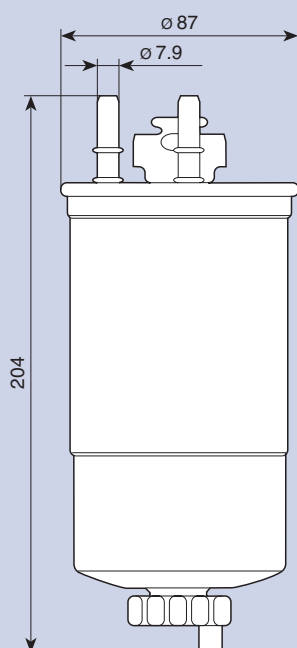

FD536

213908536000

TECHNICAL SPECIFICATIONS	O.E.		OTHERS	
Diesel Overall Dimensions 87MM In 7,9MM Housing Galfan Cap C. R. Steel Height 204MM Out 7,9MM	FIAT/LANCIA	46533026	BOSCH EUR	0 450 906 308
			COOPERS	FSM4176/ZZZ
			CROSLAND	5081
			FRAM EUROPE	PS8951
			MANN	WK 853/9
			PURFLUX	FCS476
			TECNOCAR	RN 221

FIAT Brava 1.9 TD 75

FIAT Bravo 1.9 TD 75

FIAT Marea 1.9 TD 75