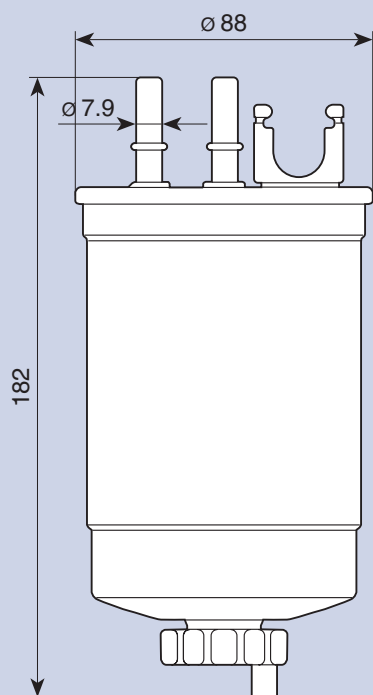

NISSAN	Bluebird 2.0 D
NISSAN	King Cab 2.5 Diesel

NISSAN	Patrol 3.3 D, 3.3 TD
NISSAN	Sentra 1.7D

FD557

213908557000

TECHNICAL SPECIFICATIONS	O.E.		OTHERS	
Diesel Overall Dimensions 88MM In 7.9MM Housing Galfan Cap C. R. Steel Height 182MM Out 7.9MM	FIAT/LANCIA	46531688	CROSLAND	6008
	FIAT/LANCIA	46737091	DELPHI	HDF950
			FIAAM	FP 5576
			FRAM EUROPE	PS9043
			HENGST	H 144 WK
			LUCAS	62 60 950
			PURFLUX	FCS471
			PURFLUX	PS9043
			PUROLATOR	F68259
			TECNOCAR	RN 250