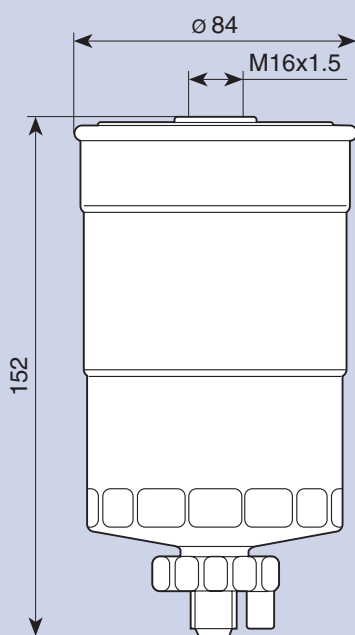

AUDI A4 1.9 TDI, Avant, Quattro

AUDI A6 1.9 TDI

LANDROVER Defender 2.5 Tdi 4WD

LANDROVER Discovery 2.5 TDi

VOLKSWAGEN Passat 1.9 TDI

FD545

213908545000

TECHNICAL SPECIFICATIONS	O.E.		OTHERS	
Diesel Overall Dimensions 84MM In Spin-on Housing Galfan Cap C. R. Steel Height 152MM Out M16X1.5	ALFA ROMEO	9944921	BOSCH EUR	1 457 434 174
			CLEAN FILTERS	DN 914
			CROSLAND	5058
			FRAM EUROPE	P5498
			PURFLUX	CS469
			TECNOCAR	RN 57B