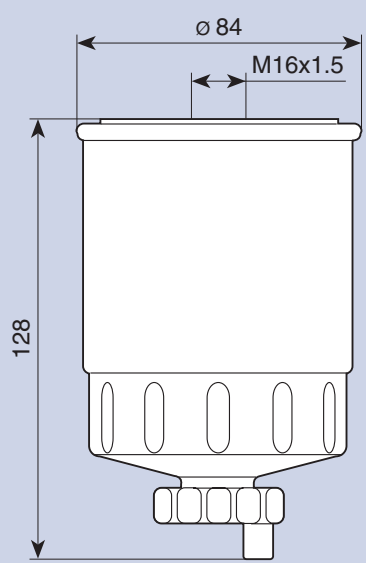

FD573

213908573000

TECHNICAL SPECIFICATIONS	O.E.		OTHERS	
Diesel	CITROEN	1906.42	AC	XD142
Overall Dimensions 84MM	CITROEN	95650878	BOSCH EUR	1 457 434 283
Housing Galfan	FIAT/LANCIA	9944682	BRITISH FILTERS	FF8253/2520S
Cap Galfan	PEUGEOT	1906.39	CHAMPION	L120
Height 128MM	ROVER GROUP	GFE5315	DELPHI	HDF906
Out M16X1.5			FILTRON	PP 864
			FRAM EUROPE	P5537
			HENGST	H 81 WK 02
			LUBER-FINER	FS115
			LUCAS	7176-906
			LUCAS	903
			MANN	WK 821
			PURFLUX	CS449A
			PUROLATOR	F57663

CITROEN	AX 1.4 D, 1.5 D	NISSAN	Cherry 1.7 D
CITROEN	Saxo 1.5 D	NISSAN	Micra 1.5 Diesel
CITROEN	Xsara 1.5 D	NISSAN	Patrol 2.8 TD 6 Cyl.
CITROEN	ZX 1.4 Diesel	PEUGEOT	106 1.4 D, 1.5 D
FORD	Maverick 2.7 TD	RENAULT	19 1.9 D, 1.9 TD
		ROVER	114 SLD, GSD, LD Diesel
		ROVER	115 SD, GSD, LD