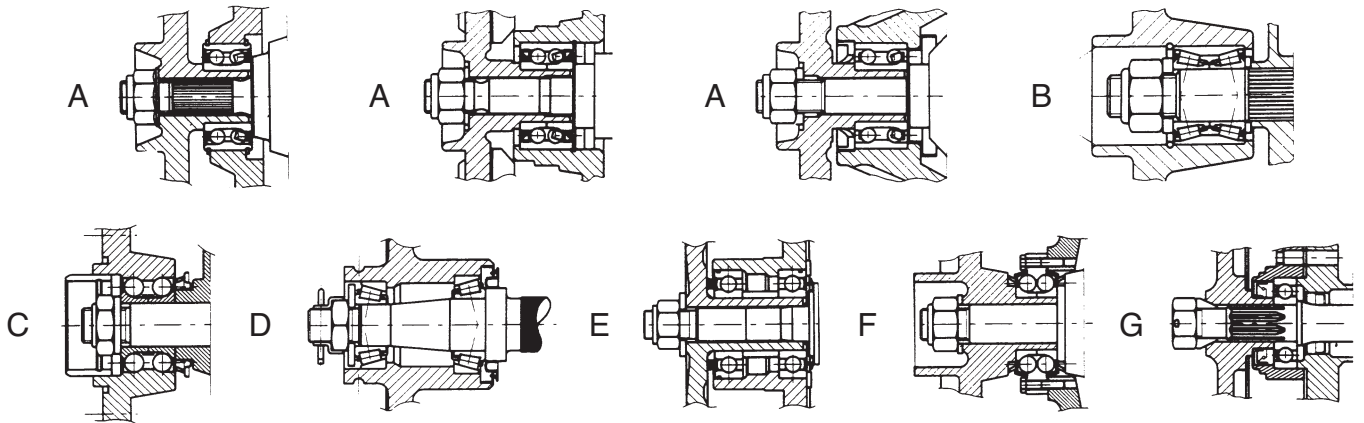

TIPO DE MONTAJE							ETAPAS DE MONTAJE
A	B	C	D	E	F	G	
1	1	1	1	1	1	1	Recomendaciones
(2)							Montar, si es necesario, el segmento de retención sobre el rodamiento
2	2						Enmangar el rodamiento en el porta-mangueta o buje
					2		Enmangar el rodamiento completo en el buje
			2				Montar los anillos exteriores en el buje
				(2)		(2)	Rellenar de grasa los rodamientos no estancos o cónicos
			3			3	Montar la junta de estanqueidad en el buje o sobre la mangueta según el caso
		2				4	Enmangar el rodamiento sobre la mangueta o sobre el eje
				3			Enmangar el rodamiento interior en el porta-mangueta hasta su apoyo sobre el respaldo
				4		5	Colocar eventualmente en su sitio el separador apoyando sobre el anillo interior
			4	5			Rellenar de grasa el interior del buje entre un rodamiento y el otro
			5				Engrasar los conos montados introduciendo grasa bajo la jaula
3	3						Colocar el segmento de retención o la tuerca-arandela
					3		Fijar el buje sobre el porta-mangueta ^{1°}
				6			Enmangar el rodamiento exterior en el porta-mangueta
			6				Montar el cono interior engrasado en la mangueta
			7				Montar el buje en la mangueta
			8				Montar el cono exterior sobre la mangueta (asegurándose de que queda libre en ella)
			9				Proceder al reglaje del juego axial del rodamiento ^{2°}
4	4			7			Enmangar el buje en el porta-mangueta o sobre la mangueta según el caso
						6	Remontar el semi-buje
5	5	3	10	8	4	7	Apretar la tuerca con el par adecuado
		4					Fijar el tambor o el disco sobre el rodamiento-buje
			11				Rellenar el tapon de grasa y enmangarlo en el tambor

(1°) Apretar los tornillos de dosen dos a través de las escotaduras del buje. (2°) Apretar la tuerca a 3 daNm, hacer girar el buje, reapretar a 3 daNm. Desapretar completamente la tuerca asegurándose que el rodamiento exterior retroceda sobre la mangueta. Reapretar la tuerca con los 2 dedos girando alternativamente el buje. Inmovilizar la tuerca con algún sistema de frenado.