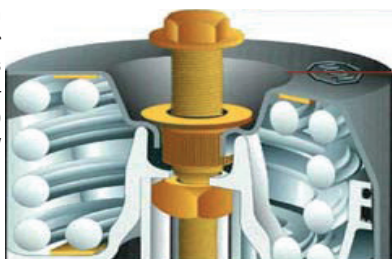

NEW MGM MODEL MJ SERIES

EBS Part No	STROKE	A	AI	B	C	D	E	F	G	X	???
MJS2424ET549	24/24	76	261.8	31.5	201.7	187.5	121.7	120.65	M16X1.5	M16X1.5	300MM
MJS3022ET051	30/22	76	262.3	28	201.7	211.3	121.7	120.65	M16X1.5	M16X1.5	300MM
MJS3024ET549	30/24	76	262.3	28	201.7	211.3	121.7	120.65	M16X1.5	M16X1.5	300MM
MJS3028ET549	30/28	76	277.6	22.1	217.4	211.3	190.5	120.65	M16X1.5	M16X1.5	300MM
MJS3030ET549	30/30	76	277.6	22.1	217.4	211.3	190.5	120.65	M16X1.5	M16X1.5	300MM
MJS3628ET049	36/30	76	286.5	22.3	217.4	238.7	190.5	120.65	M16X1.5	M16X1.5	300MM

NEW MGM MJB SERIES SPRING BRAKE FOR DISC BRAKES

EBS Part No	Alternative 1	Alternative 2
MJB1724ET053	68324692	5001862853
MJB2024ET052	68323934	5021201557
MJB2030ET711	68323037	5001849404
MJB2030ET712	68323038	5001849403
MJB2031ET052	68323489	
MJB2124ET710	68322892	5010403132

<< Roll In >> Tamper Resistant Design with the MGM Brakes' patented "Rollin" Tamper resistant design, heavy gauge steel head is permanently "locked" to the rugged noncorrosive alloy 360 aluminium centre case to positively prevent inadvertent disassembly of the power spring housing.

Release Bolt Patented "Dual Threaded Bolt" design, an MGM Brakes exclusive, provides minimal bolt protrusion at maximum release