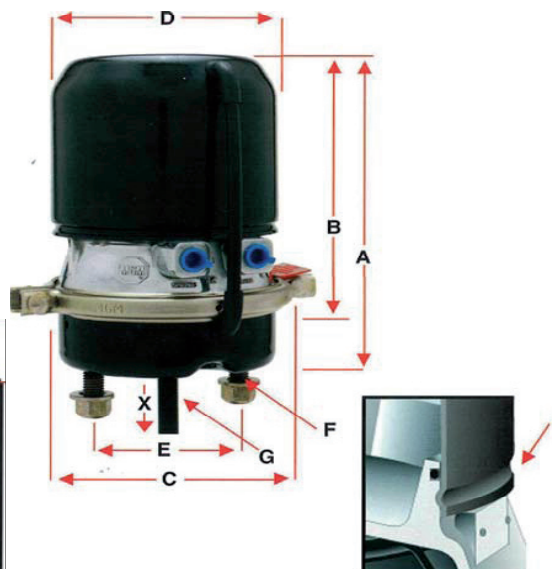

NEW MGM MODEL MJ SERIES

EBS Part No	STROKE	A	AI	B	C	D	E	F	G	X	???
MJS2424ET549	24/24	76	261.8	31.5	201.7	187.5	121.7	120.65	M16X1.5	M16X1.5	300MM
MJS3022ET051	30/22	76	262.3	28	201.7	211.3	121.7	120.65	M16X1.5	M16X1.5	300MM
MJS3024ET549	30/24	76	262.3	28	201.7	211.3	121.7	120.65	M16X1.5	M16X1.5	300MM
MJS3028ET549	30/28	76	277.6	22.1	217.4	211.3	190.5	120.65	M16X1.5	M16X1.5	300MM
MJS3030ET549	30/30	76	277.6	22.1	217.4	211.3	190.5	120.65	M16X1.5	M16X1.5	300MM
MJS3628ET049	36/30	76	286.5	22.3	217.4	238.7	190.5	120.65	M16X1.5	M16X1.5	300MM

NEW MGM MJB SERIES SPRING BRAKE FOR DISC BRAKES

EBS Part No	Alternative 1	Alternative 2
MJB1724ET053	68324692	5001862853
MJB2024ET052	68323934	5021201557
MJB2030ET711	68323037	5001849404
MJB2030ET712	68323038	5001849403
MJB2031ET052	68323489	
MJB2124ET710	68322892	5010403132

<< Roll In >> Tamper Resistant Design with the MGM Brakes' patented "Rollin" Tamper resistant design, heavy gauge steel head is permanently "locked" to the rugged noncorrosive alloy 360 aluminium centre case to positively prevent inadvertent disassembly of the power spring housing.

Release Bolt Patented "Dual Threaded Bolt" design, an MGM Brakes exclusive, provides minimal bolt protrusion at maximum release

GENERAL DIAPHRAGMS