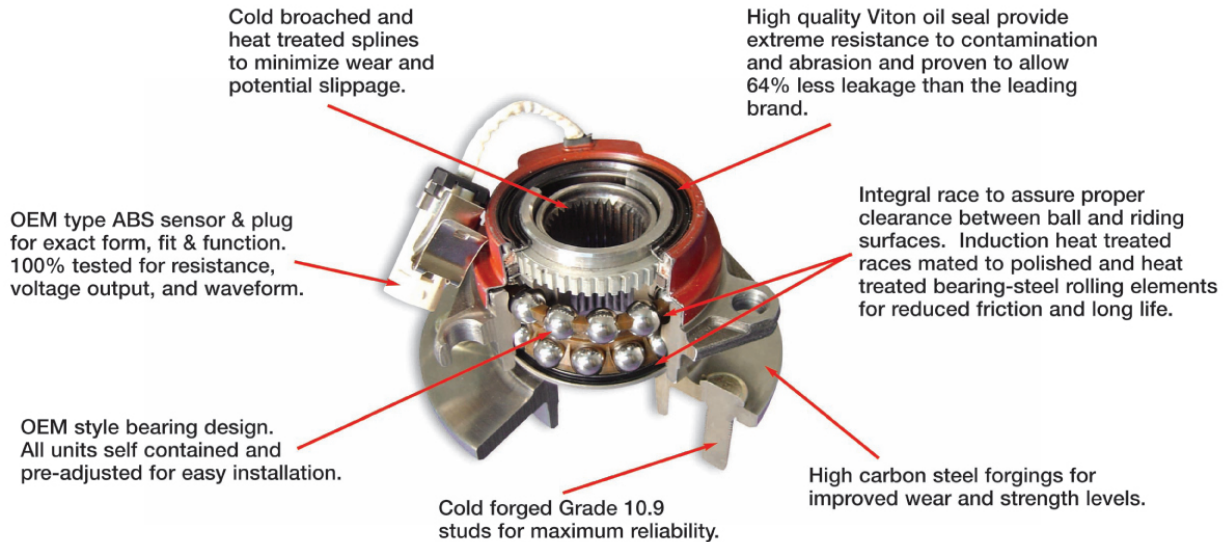

- Quality materials provide less heat build-up.
- High temperature lubricant allows resistance to heat breakdown (-40° to 437° F).
- Impact resistant packaging guarantees precision components arrive in premium condition.
- Hardware kits (where indicated) always include the components required to do a complete job.