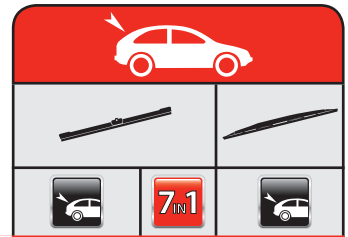

EASYVISION

AUDI

AUSTIN

AUTOBIANCHI

BELLIER

...AUDI									
QUATTRO (85) →07/83 08/83→	07/80→07/91				E45 E53	E45 E53			E45
Q3 	06/11→	EF60	EF50	6					
Q5 (8R) 	11/08→	EF60	EF50	6					
Q7 (4L) 	03/06→	EF65	EF65	2					E33
TT (8N3) →07/03 08/03→	10/98→09/06	ER53 EF53	ER53 EF53		E53	E53			
TT Roadster (8N9) →07/03 08/03→	10/99→09/06	ER53 EF53	ER53 EF53		E53	E53			
TT MkII (8J3) 	10/06→	EF55	EF53	2					
TT Roadster MkII (8J9) 	02/07→	EF55	EF53	2					
V8 (D1) →08/91 08/91→	10/88→02/94	ER53 ER55	ER53 ER55		E53 E55	E53 E55			
AUSTIN									
MINI 06/73→	01/67→06/93				E29	E29			
MONTEGO (XE)	04/84→08/88				E51	E51			
MONTEGO Estate (XE)	10/84→08/91				E51	E51			EP36
AUTOBIANCHI									
A 112 01/73→	10/69→12/86				E33 E38	E33 E38			E29
AVIA									
D-Line Truck/Chassis	10/01→				E55	E55			
BEDFORD									
MIDI	09/84→08/92				E45	E45			E41
RASCAL	06/86→06/90				E41	E36			EP36
BELLIER									
650, Atoll x 1					E43				EP36
Divane x 1	01/00→	ER65			E65				
Electrique x 1	01/00→				E36				
Millenium	01/00→				E45	E36