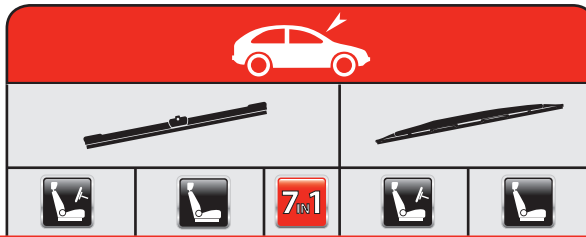

EASYVISION

AUDI

AUSTIN

AUTOBIANCHI

BELLIER

...AUDI									
QUATTRO (85) →07/83 08/83→	07/80→07/91				E45 E53	E45 E53			E45
Q3 	06/11→	EF60	EF50	6					
Q5 (8R) 	11/08→	EF60	EF50	6					
Q7 (4L) 	03/06→	EF65	EF65	2					E33
TT (8N3) →07/03 08/03→	10/98→09/06	ER53 EF53	ER53 EF53		E53	E53			
TT Roadster (8N9) →07/03 08/03→	10/99→09/06	ER53 EF53	ER53 EF53		E53	E53			
TT MkII (8J3) 	10/06→	EF55	EF53	2					
TT Roadster MkII (8J9) 	02/07→	EF55	EF53	2					
V8 (D1) →08/91 08/91→	10/88→02/94	ER53 ER55	ER53 ER55		E53 E55	E53 E55			
AUSTIN									
MINI 06/73→	01/67→06/93				E29	E29			
MONTEGO (XE)	04/84→08/88				E51	E51			
MONTEGO Estate (XE)	10/84→08/91				E51	E51			EP36
AUTOBIANCHI									
A 112 01/73→	10/69→12/86				E33 E38	E33 E38			E29
AVIA									
D-Line Truck/Chassis	10/01→				E55	E55			
BEDFORD									
MIDI	09/84→08/92				E45	E45			E41
RASCAL	06/86→06/90				E41	E36			EP36
BELLIER									
650, Atoll x 1					E43				EP36
Divane x 1	01/00→	ER65			E65				
Electrique x 1	01/00→				E36				
Millenium	01/00→				E45	E36