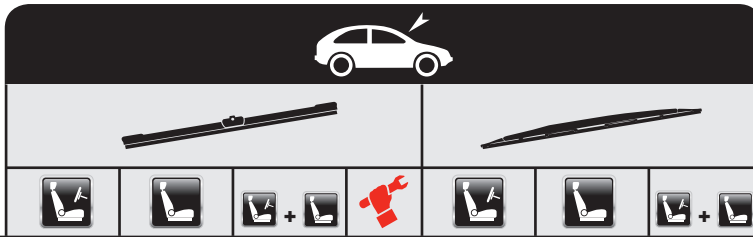

DACIA

DAEWOO

...DACIA								
DOKKER	11/12 →					A55	A41	
+ Spoiler						AS55		
DUSTER	04/10 →					A51	A51	
+ Spoiler						AS51		
LOGGY	03/12 →					A55	A41	
+ Spoiler						AS55		
LOGAN	09/04 →					A51	A51	
LOGAN MCV Estate	02/07 →					A51	A51	
NOVA	01/96 →00					A48	A48	
SANDERO	06/08 →					A51	A51	
SOLENZA	02/03 →					A48	A48	
SUPERNOVA	00 →03					A48	A48	

AP30	
AP28	
AP35	
AP40	

DACIA								
LOGAN Pickup	2008 →					A51	A51	
LOGAN Express	03/09 →					A51	A51	

AP35	

DAEWOO								
ARANOS	01/95 →12/97					A45	A45	
+ Spoiler						AS45		AS4545
ESPERO (KLEJ)	10/91 →09/99					A48	A48	
+ Spoiler						AS48		AS4848
EVANDA (KLAL)	08/02 →					A55	A51	
+ Spoiler						AS55		AS5348
KALOS (KLAS)	09/02 →					A55	A41	
KORANDO (KJ)	01/99 →					A45	A41	
KORANDO Cabrio (KJ)	02/99 →					A45	A41	
LACETTI (KLAN)	02/04 →					A55	A43	
LANOS (KLAT)	05/97 →					A48	A48	
+ Spoiler						AS48		AS4848
LANOS Saloon (KLAT)	05/97 →					A48	A48	
+ Spoiler						AS48		AS4848
LEGANZA (KLAV)	06/97 →07/03					A53	A48	
+ Spoiler						AS53		AS5348
MAGNUS/EVANDA	08/02 →					A55	A51	
+ Spoiler						AS55		AS5551
MATIZ (KLYA)	09/98 →					A53	A41	
+ Spoiler						AS53		
MUSSO (FJ)	01/99 →					A51	A45	
+ Spoiler						AS51		
NEXIA (KLETN)	02/95 →08/97					A45	A45	
+ Spoiler						AS45		
NEXIA Saloon (KLETN)	02/95 →08/97					A45	A45	
+ Spoiler						AS45		
NUBIRA (KLAJ)	05/97 →					A51	A51	
+ Spoiler						AS51		
NUBIRA Saloon (KLAJ)	05/97 →06/03					A51	A51	
+ Spoiler						AS51		

A38	
A45	
A48	
A36	
A36	
A45	
A45