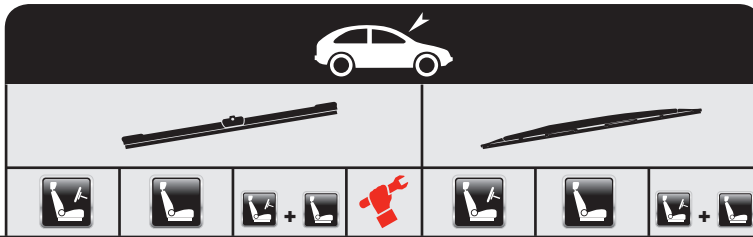

...RENAULT

Model	Year Range	AFL58	AFL53	AFL5853G	G	A53	A45	AS53	AS5345	AP30	
CLIO II Box (SBO/1/2_) + Spoiler	09/98 →					A53	A45	AS53	AS5345	AP30	
EXTRA/EXPRESS Box (F40_, G40_) + Spoiler	07/85 → 08/98					A45	A45	AS45	AS4545	AP40	
KANGOO Express (FCO/1_) + Spoiler	03/98 →					A51	A51	AS51		A38	2 x
KANGOO Express (NEW)	02/08 →									AP40	1 x
MASTER I Box	08/80 → 07/98	AFL58	AFL53	AFL5853G	G	A60	A60			AP34	
MASTER I Bus	08/80 → 07/98					A60	A60				
MASTER I Flatbed/Chassis	08/80 → 07/98					A60	A60				
MASTER II Box (FD)	07/98 →					AW60	AW60	AW6060			
MASTER II Bus (JD/ND)	07/98 →					AW60	AW60	AW6060			
MASTER II Flatbed / Chassis (ED/HD/UD)	07/98 →					AW60	AW60	AW6060			
MASTER III Box (FV)	02/10 →					A65	A65				
MASTER III Bus (JV)	02/11 →					A65	A65				
MASTER III Platform/Chassis (EV, HV, UV)	02/10 →					A65	A65				
RAPID Box (F40_, G40_)	07/85 → 08/98					A45	A45			A41	
SUPER 5 Box (S40_)	10/84 → 12/96					A45	A45			A41	
04/89 → + Spoiler						A45	A45	AS45	AS4545	A41	
TRAFIC Box (T1, T3, T4)	03/80 → 04/89					A48	A48				
TRAFIC Bus (T5, T6, T7)	03/80 → 04/89					A48	A48				
TRAFIC Flatbed / Chassis (P6)	03/80 → 04/89					A48	A48				
TRAFIC Box (TXX)	05/89 → 03/01					A51	A51				
TRAFIC Bus (TXW)	05/89 → 03/01					A51	A51				
TRAFIC Flatbed / Chassis (PXX)	05/89 → 03/01					A51	A51				
TRAFIC II Box (FL) + Spoiler	03/01 →					A60	A53	AS60		AP40	
						A60	A53			A36	2 x
TRAFIC II Bus (JL) + Spoiler	03/01 →					A60	A53	AS60		AP40	
						A60	A53			A36	2 x
TRAFIC II Flatbed / Chassis (EL) + Spoiler	03/01 →					A60	A53	AS60			
						A60	A53				
TWINGO Box (S06_) x 1	03/93 →					A65				AP29