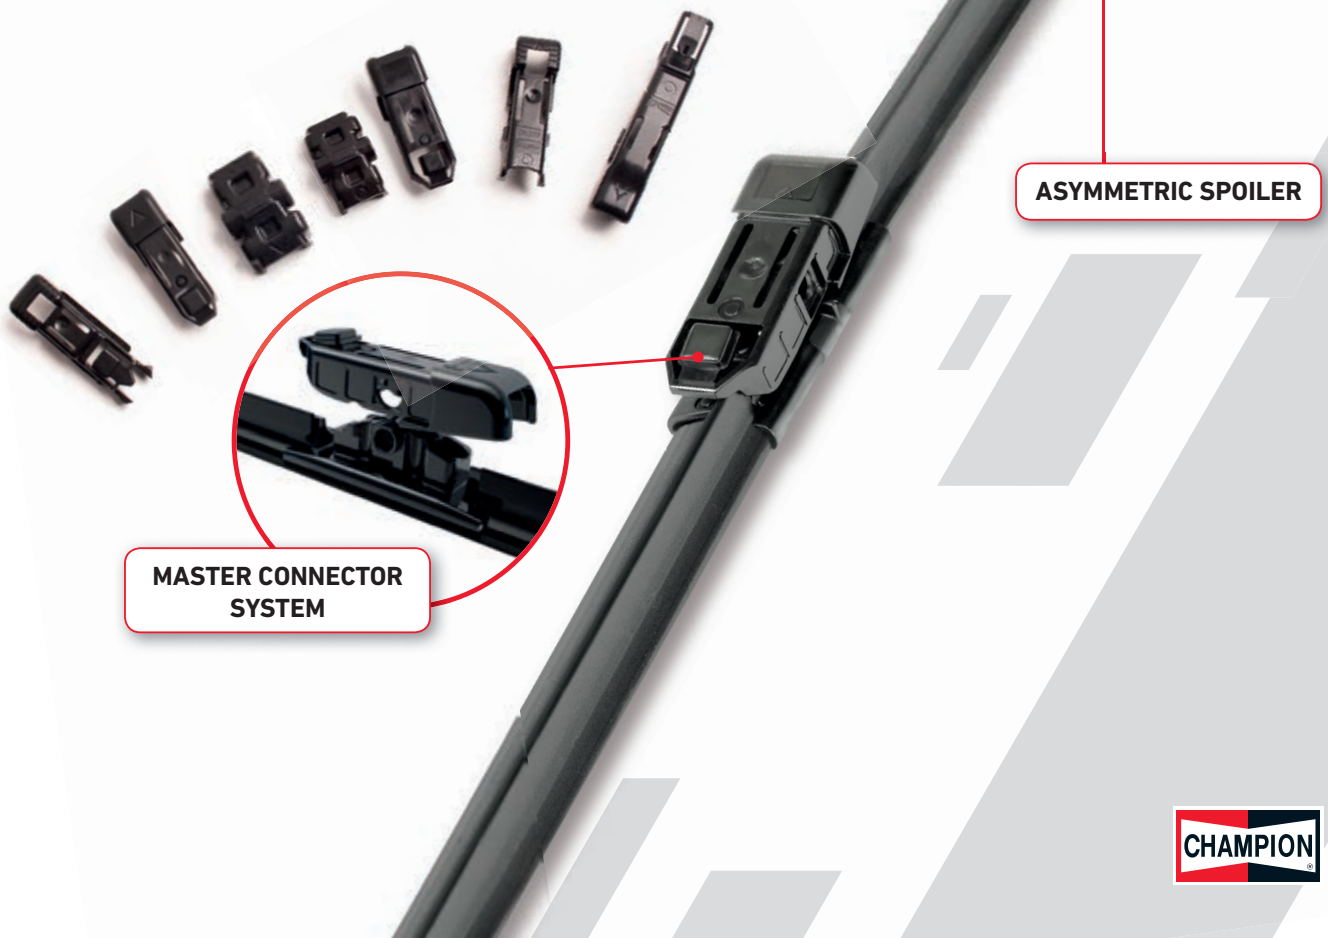

More info? Just go to www.championaerovantage.com

FLAT BLADE

- ▶ Champion's Aerovantage Flat blades are designed to meet **the stringent standards demanded by original equipment customers.**
- ▶ **Asymmetric precision spoiler** designed to reduce wind lift at high speed.
- ▶ Unique rubber formulation ensures **optimum screen contact** and **outstanding wipe quality** even in **extreme temperatures.**
- ▶ Market leading **CHAMPION Master Connector System** delivers **wide application coverage and** guarantees they are **simple to replace** and fit perfectly **on any vehicle.**

The benefits of the new Aerovantage flat blade range:

- ▶ Manufactured to **OE specifications.**
- ▶ A **complete program** offering extensive coverage across all vehicle makes.
- ▶ A **compact range of single blades** – in striking blister packaging.
- ▶ A **comprehensive range of dedicated kits**, specifically designed with the **professional user in mind.**
- ▶ Single blades and kits **100% interchangeable** and fully **compatible** with the catalogued applications.

ASYMMETRIC SPOILER

MASTER CONNECTOR
SYSTEM

METAL BLADE

**NEW ALL-METAL
STANDARD BLADE WITH
UNIVERSAL CONNECTOR**

New **CHAMPION** low mass metal wiper blade – key features:

- ▶ **Pre-fitted multi-function connector** with **anti-rotational feature** which prevents the blade from flipping upside down when cleaning the windscreen.
- ▶ **OE grade wiper element** for extended service life, increased abrasion resistance, and reduced noise.
- ▶ **Integrated connector rivet** – provides high structural strength against side load impact.
- ▶ **Extruded lug articulations and integrated bearings** ensure smooth, well controlled joint rotation to reduce lateral play and juddering.
- ▶ **Upright claw design** allows for smooth rubber movement throughout the sweep of the blade.