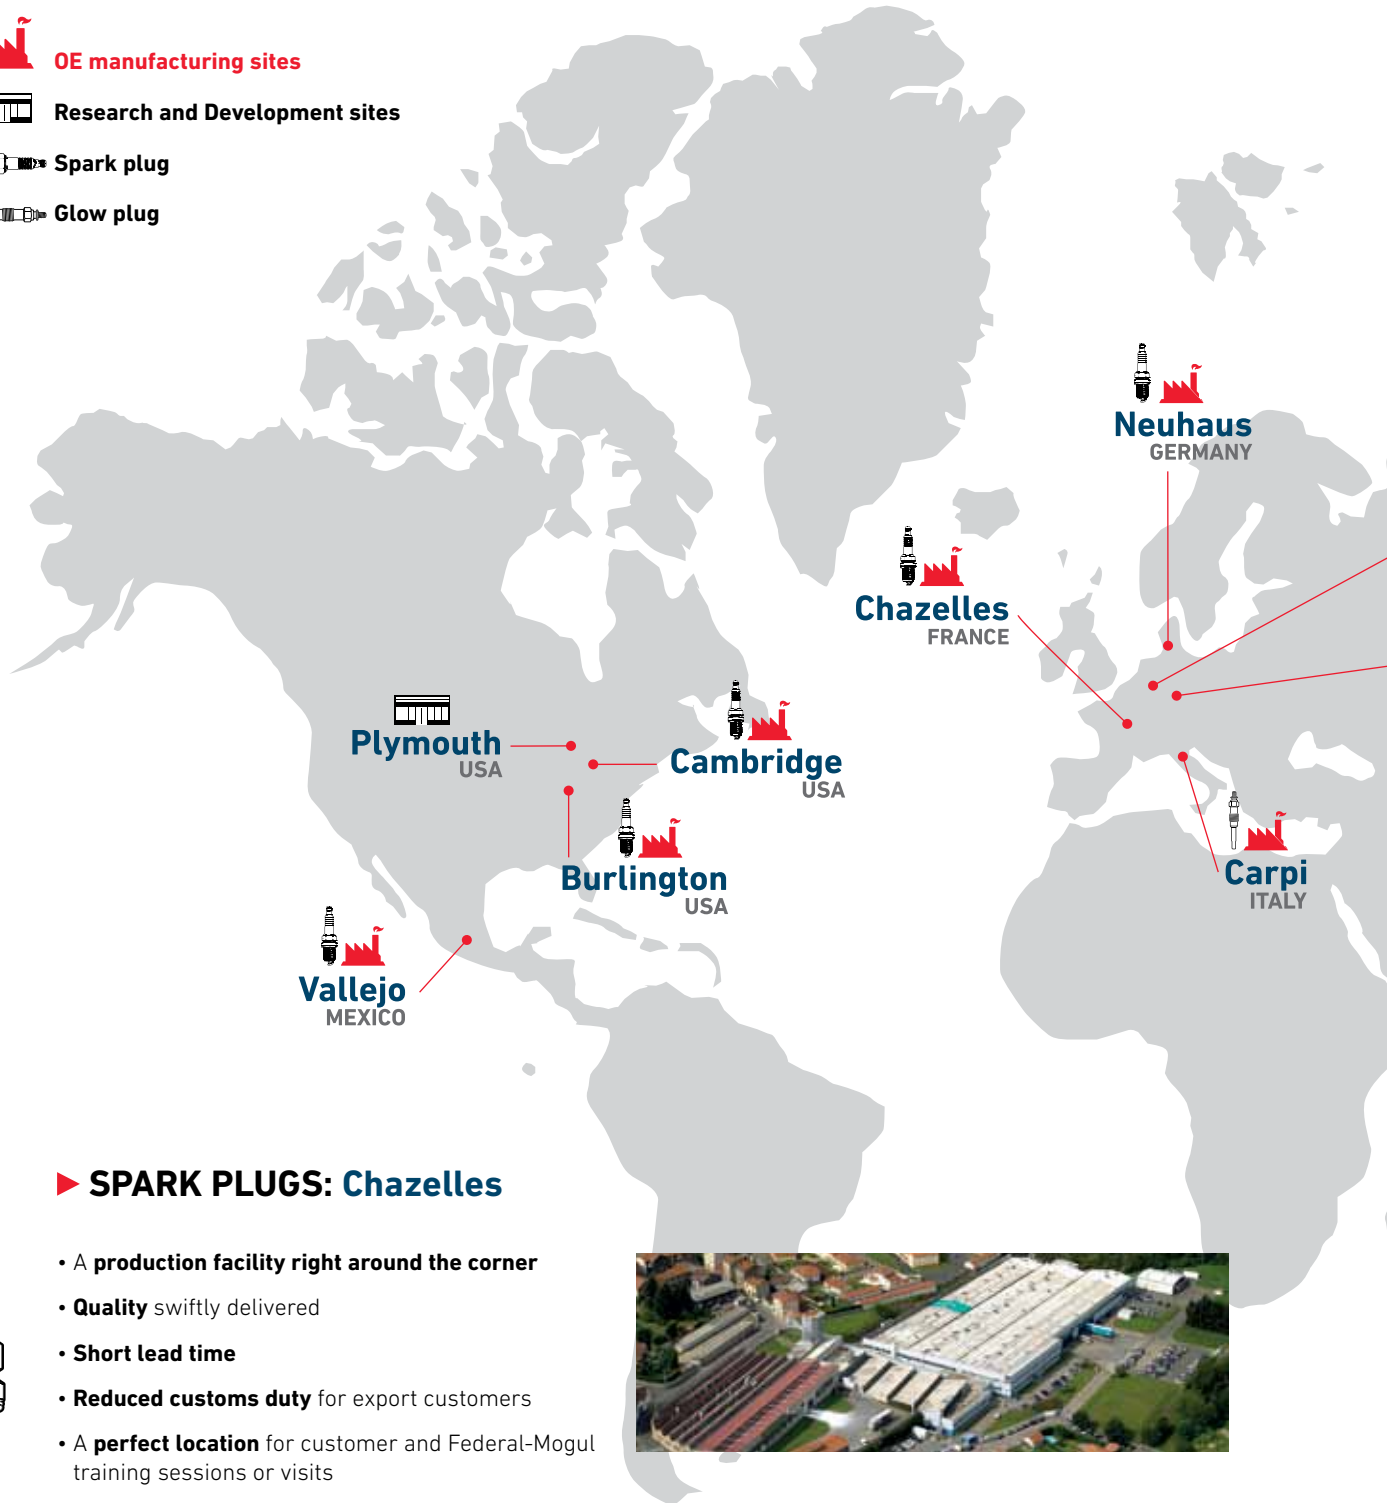

CUP TERMINAL

OE manufacturing

OE manufacturing sites

Research and Development sites

Spark plug

Glow plug

► SPARK PLUGS: Chazelles

- A **production facility right around the corner**
- **Quality** swiftly delivered
- **Short lead time**
- **Reduced customs duty** for export customers
- A **perfect location** for customer and Federal-Mogul training sessions or visits