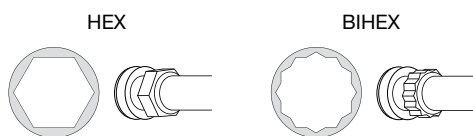

Introductions

► SPARK PLUGS

COPPER	
Part nr	
OE197	RER8YC
OE199	RA7YC
OE201	RER8MC
OE212	RER6YC
OE230	RA4YC

DOUBLE COPPER	
Part nr	
OE198	RC10MCC

MULTI GROUND ELECTRODE	
Part nr	
OE211	RER6DMC
OE216	RC7BMC
OE217	RC7DYC
OE218	RC8QMC
OE235	KC7ZTMC4
OE236	REC6TMC
OE237	RC7BYC

PLATINUM	
Part nr	
OE204	RER6PMCB4 BIHEX
OE206	REC8PYB

PLATINUM MULTI GROUND ELECTRODE	
Part nr	
OE223	RC9QMP

DOUBLE PLATINUM	
Part nr	
OE207	REA8PMPB5
OE208	RA2PYPB
OE210	KEC4PYPB
OE213	KC7ZPYPB4
OE214	KC6PYPB
OE215	KA4ZPYPB4
OE222	KC6PYPBX
OE224	REC8PYPB
OE225	REA6PYPB
OE226	RA7PYPB4
OE227	RC8PMPB
OE228	KC8PYP4
OE229	KER4PYPB
OE232	RER2PYPB
OE233	REA4PMPB4
OE238	REC7PMPB4
OE239	RC8ZPYPB4
7989	HIGH THREAD DESIGN
OE205	RERX4PMPB BIHEX
OE221	KEC6PYPB-1 CUP TERMINAL

DOUBLE PLATINUM MULTI GROUND ELECTRODE	
Part nr	
OE203	RERX8PMPBX4 BIHEX
OE209	KC7PYPBX
OE234	KC7ZPMPBX4

DOUBLE PLATINUM SIDEFIRE	
Part nr	
OE220	KEC4PYPBF-1 CUP TERMINAL
OE219	KEC4PYPBF

IRIDIUM	
Part nr	
9407	RER8ZWYCB4
OE240	REA12WMB4

CUP TERMINAL