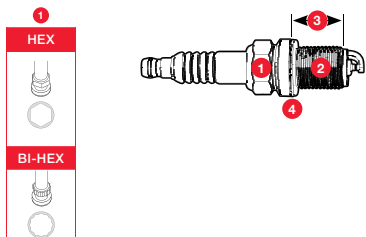

TERMINAL	
-1	
-	
TT	
ST	
GAP	
-	0.7 - 0.9 mm
2	0.6 mm
3	0.9 mm
4	1.0 mm
5	1.3 mm
6	1.5 mm
8	2.0 mm
Fine-wire	
B	
Angled 1	
1A	
Cut Back 1	
1C	
1 + 2 Side	
1+2	
Side-fire	
F	
Skirted Shell	
Z	
Ribbed Core Nose	
Surface gap	
V	

TIGHTENING TORQUE NM

THREAD	CYLINDER HEAD		TAPER SEAT
	IRON	ALU	
M10	10-15	10-15	
M12	15-25	12-20	
M14	20-35	15-30	
M18	30-45	20-35	
FLAT SEAT			
M10	11-12	11-12	
M14	15-25	12-20	
M18	15-30	15-25