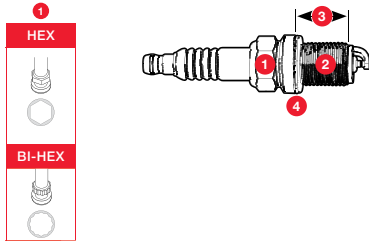

K	EC			
	1	2	3	4
RESISTOR				
-	x			
K	✓			
Q	✓			
R	✓			
U	x			
X	✓			
A	16 mm	M12 x 1.25mm	19 mm	Flat
AX	18 mm	M12 x 1.25mm	19 mm	Flat
C	16 mm	M14 x 1.25mm	19 mm	Flat
CJ	19 mm	M14 x 1.25mm	9.5 mm	Flat
D	23 mm	M18 x 1.5 mm	12.7 mm	Flat
DJ	16 mm	M14 x 1.25mm	8.3 mm	Taper
DZ	16 mm	M12 x 1.25mm	12.7 mm	Taper
EA	14 mm	M12 x 1.25mm	26.5 mm	Flat
EC	16 mm	M14 x 1.25mm	26.5 mm	Flat
ER	16 mm	M12 x 1.25mm	26.5 mm	Flat
ERX	BI-hex 14 mm	M12 x 1.25mm	26.5 mm	Flat
E / ES	16 mm	M14 x 1.25mm	25 mm	Taper
F	21 mm	M18 x 1.5 mm	11.7 mm	Taper
FN	16 mm	M14 x 1.25mm	19 mm	Flat
G	16 mm	M10 x 1.25mm	19 mm	Flat
H	21 mm	M14 x 1.25mm	11.1 mm	Flat
J	21 mm	M14 x 1.25mm	9.5 mm	Flat
L	21 mm	M14 x 1.25mm	12.7 mm	Flat
N	21 mm	M14 x 1.25mm	19 mm	Flat
P	18 mm	M12 x 1.25mm	12.5 mm	Flat
S	16 mm	M14 x 1.25mm	18 mm	Taper
V	16 mm	M14 x 1.25mm	11.7 mm	Taper
W	24 mm	7/8"-18	16 - 19 mm	Flat
X	16 mm	M14 x 1.25mm	12.7 mm	Flat
Y	16 mm	M10 x 1.25mm	6.4 - 9.5 mm	Flat
Z	16 mm	M10 x 1.25mm	12.7 mm	Flat
ZF	21 mm	M18 x 1.5 mm	11.1 mm	Taper
X plug	24 mm	1/2"-14	25.4 mm	Taper
7989	16 mm	M16 x 1.5 mm	21.6 mm	Taper

TIGHTENING TORQUE NM

THREAD	CYLINDER HEAD		TAPER SEAT
	IRON	ALU	
M10	10-15	10-15	
M12	15-25	12-20	
M14	20-35	15-30	
M18	30-45	20-35	
			FLAT SEAT
M10	11-12	11-12	
M14	15-25	12-20	
M18	15-30	15-25