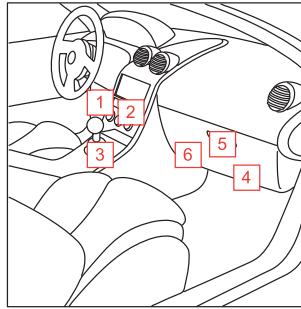

Clear fitting instructions

This drawing on the pack shows you where to look for the cabin filter.