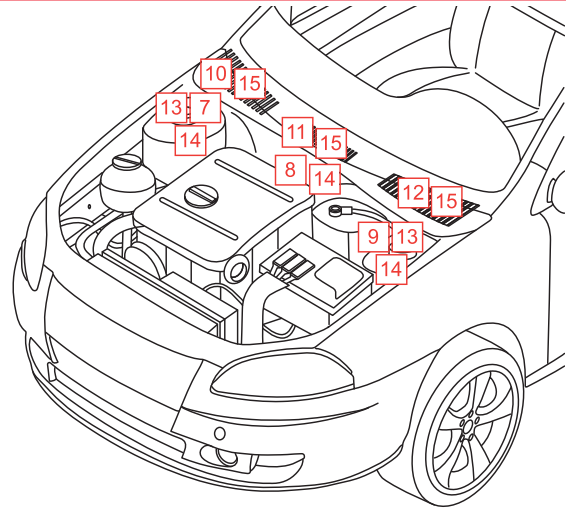

► CHANGING A CHAMPION CABIN FILTER? HERE'S HOW IT'S DONE!

1. FIND OUT WHERE THE CAR'S CABIN FILTER IS LOCATED

The filter is readily accessible in most cars. However, the location varies widely from model to model. It may be under the hood, under the dashboard, behind the glove compartment, ... The owner's instruction manual or a friendly professional will usually tell you where it is.

TIP: the drawing on the pack shows you the location!

2. REMOVE IT AND INSTALL YOUR NEW CHAMPION CABIN FILTER

Changing a cabin filter is fairly easy. In the case of Champion even easier, as many filters are equipped with a fitting handle.

TIP: use the installation sheet, the web catalogue or our installation video to help you!

► DID YOU KNOW...

That you can easily change the cabin filter yourself?
On average, it only takes about 15 minutes of your time.