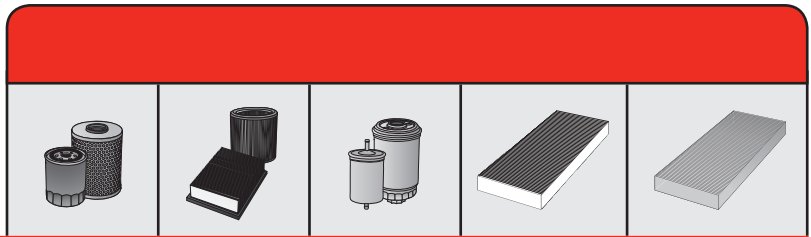

kW

...VW

...EOS

2.0 TSI	CCZB	155	11/09-	COFI02101S	CAF100806P	CFFI00478	CCF0303	CCF0303C
3.2 V6	BUB;CBRA	184	06/06-05/09	COFI00525E	CAF100883P	CFFI00488	CCF0303	CCF0303C
3.6 V6	CDVA	191	05/09-11/10	COFI00525E	CAF100883P	CFFI00478	CCF0303	CCF0303C

FOX

1.2	BMD;CHFA;CHFB	40/44	04/05-	COFI00527E	CAF100715P	CFFI00225	CCF0320	CCF0320C
1.4	BKR	55	04/05-	COFI00126S		CFFI00225	CCF0320	CCF0320C
1.4 TDI	BNM	51	04/05-	COFI00525E	CAF100719P	CFFI00456	CCF0320	CCF0320C
1.6	BAH;BLH;BPA;CCRA;CFZA	74	10/03-			CFFI00594	CCF0320	CCF0320C
	BPA	73	01/05-				CCF0320	CCF0320C
1.6 Total Flex	BJA;BPA;CCRA	74	10/03-			CFFI00594	CCF0320	CCF0320C

GOLF I

1.1	FA;GG	37	04/74-07/83	COFI00160S		CFFI00101		
		Ch. No.:>175 3377 918, Eng. Code:FA			CAF100502P >04/75			
		Ch. No.:>175 3377 919>, Eng. Code:FA			CAF100101R 05/75->07/79			
	FJ;HC	38/44	08/76-07/83	COFI00160S	CAF100101R	CFFI00101		
1.3	GF	44	08/79-07/83	COFI00160S	CAF100101R	CFFI00101		
	GS	43	08/82-12/83	COFI00160S	CAF100101R			
1.5	FH	51	04/74-12/75	COFI00160S	CAF100502P	CFFI00101		
	JB	51	08/77-11/83	COFI00160S	CAF100508P	CFFI00101		
1.5 D	CK	37	08/76-07/80	COFI00150S	CAF100502P >08/77			
		BOSCH			CAF100501P 08/78->			
		CAV (LUCAS)				CFFI00111		
1.6	EG	81	08/79-07/82	COFI00160S	CAF100506P	CFFI00203		
	EM;FN;FP;RE	53/55	08/75-02/90	COFI00160S	CAF100508P	CFFI00101		
	EW;HN	55	01/83-04/92	COFI00160S	CAF100508P	CFFI00101		
	FT	51	08/75-07/77	COFI00160S	CAF100502P			
1.6 D	CR;JK	40	08/80-07/83	COFI00150S				
		BOSCH				CFFI00111		
		CAV (LUCAS)				CFFI00131		
		Eng. Code:CR			CAF100502P			
		Eng. Code:JK			CAF100501P			
1.6 GTI	EG	81	08/76-07/82	COFI00160S	CAF100506P	CFFI00203		
1.6 TD		55	08/83-07/85	COFI00150S				
	CY	51	03/82-07/83	COFI00150S	CAF100501P	CFFI00111		
1.8	2H	72	08/89-03/93	COFI00160S	CAF100506P	CFFI00206		
	DX	82	08/83-12/92	COFI00160S	CAF100506P >10/83	CFFI00203 >10/83		
		CAF100502P 11/83->12/86			CFFI00216 11/83->06/87			
						CFFI00206 07/87->		
	DX;EV;PB	82	08/82-12/89	COFI00160S		CFFI00216		
		Eng. Code:DX			CAF100506P			
		Eng. Code:EV			CAF100502P			
		Eng. Code:PB			CAF100572P			
	EX	66	08/83-09/92	COFI00160S	CAF100508P	CFFI00101		
	JH	70	08/83-04/93	COFI00160S	CAF100506P		CCF0078	
		Ch. No.:>15_E_011290				CFFI00205		
		Ch. No.:>15_E_011291->				CFFI00217		
1.8 GTI	DX;JJ	82	08/82-12/83	COFI00160S	CAF100506P	CFFI00203		

GOLF II (4WD)

1.8 GTI G60 Syncro	1H;PG	118	08/88-12/91	COFI00160S	CAF100572P	CFFI00206	CCF0078	
1.8 i Syncro CAT	RP	66	08/87-10/91	COFI00160S	CAF100572P	CFFI00206	CCF0078	
1.8 Syncro	1P	72	08/88-07/91	COFI00160S	CAF100572P	CFFI00206	CCF0078	
	GU;GX	66	02/86-07/91	COFI00160S			CCF0078	
		Eng. Code:GU			CAF100508P	CFFI00101		
		Eng. Code:GX			CAF100502P	CFFI00216		

GOLF II

1.0	GN	33	11/83-08/85	COFI00160S	CAF100102R	CFFI00101	CCF0078	
	HZ	37	08/85-10/91	COFI00160S	CAF100101R	CFFI00101	CCF0078	
1.3	GT;HK;MH	40/43	08/83-06/87	COFI00160S	CAF100102R	CFFI00101	CCF0078 01/84->	
	NU	37	08/85-12/87	COFI00160S	CAF100102R	CFFI00101	CCF0078