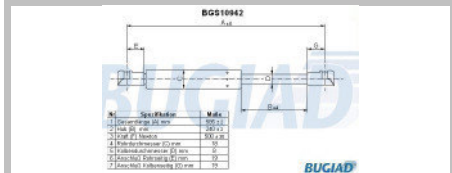

BGS10942

OE-No.: 74820S1EE01

Gas Spring

Hersteller Modell
HONDA diverse