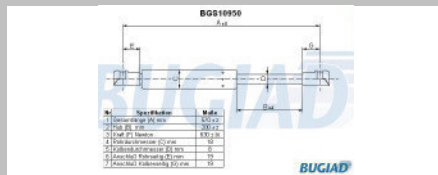

BGS10950

OE-No.: 8177017010

Gas Spring

Hersteller   Modell
HYUNDAI   diverse