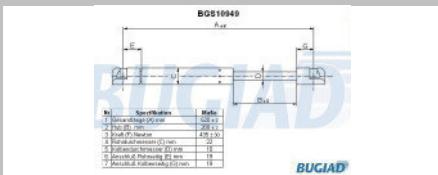

BGS10949

OE-No.: 8177129200

Gas Spring

Hersteller   Modell
HYUNDAI   diverse