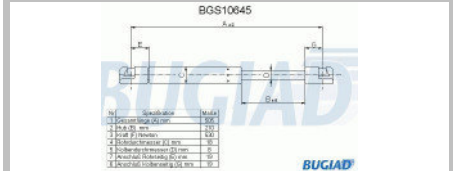

BGS10645

OE-No.: XS41N406A10AE

Gas Spring

Hersteller Modell
FORD diverse