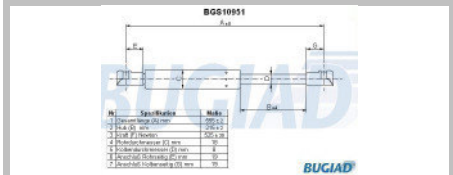

BGS10951

OE-No.: 8177126010

Gas Spring

Hersteller   Modell
HYUNDAI   diverse