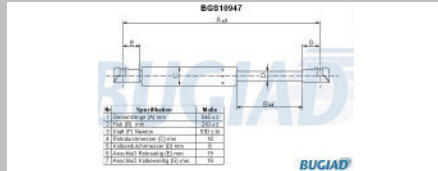

BGS10947

OE-No.: 817712C020

Gas Spring

Hersteller   Modell
HYUNDAI   diverse