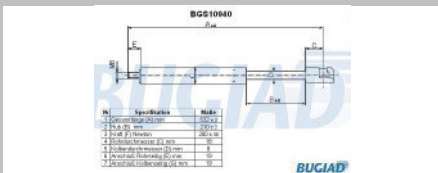

BGS10940

OE-No.: 2038800429

Gas Spring

Hersteller Modell
Mercedes diverse