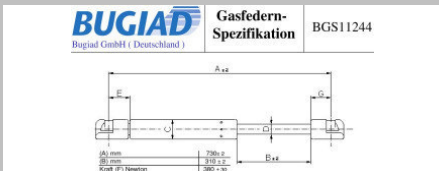

BGS11244

OE-No.: 3C0823359A

Gas Spring

Hersteller: VW
Modell: diverse