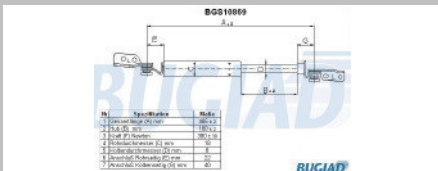

BGS10869

OE-No.: 90451-0N000

Gas Spring

Hersteller Modell
Nissan diverse