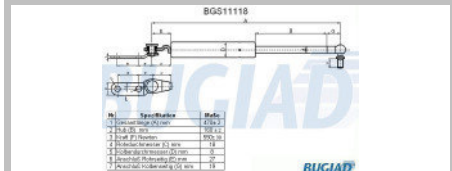

BGS11118

OE-No.: 90451-61Y00

Gas Spring

Hersteller Modell
Nissan diverse