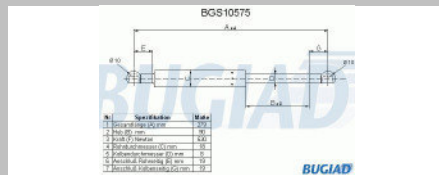

BUGIAD BGS10575

OE-No.: 1M5827550B

Gas Spring

Hersteller Modell
SEAT diverse