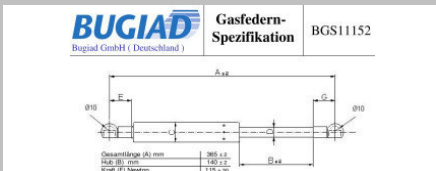

BGS11152

OE-No.: 74820SCA003

Gas Spring

Hersteller Modell
HONDA diverse