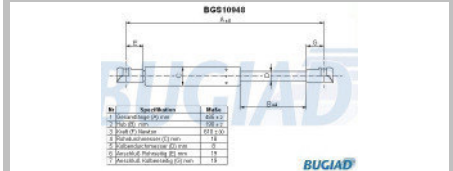

BGS10948

OE-No.: 817712D220

Gas Spring

Hersteller   Modell
HYUNDAI   diverse