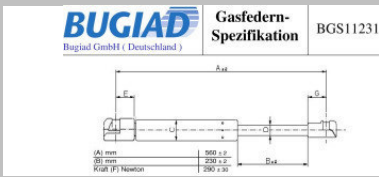

BGS11231

OE-No.: 6J4827550B

Gas Spring

Hersteller SEAT
Modell diverse