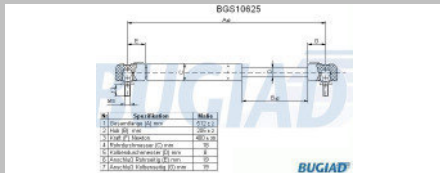

BGS10625

OE-No.: 441.9.6442.049.6

Gas Spring

Hersteller   Modell
Skoda   diverse