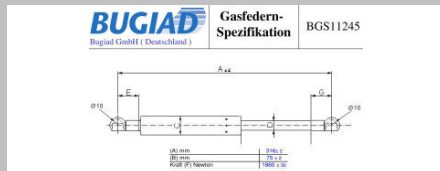

BGS11245

OE-No.: 7L6827550P

Gas Spring

Hersteller: VW
Modell: diverse