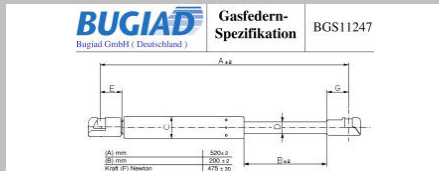

Gasfedern 2015

Body

BGS11247

OE-No.: 5N0827550D

Gas Spring

| | |
|------------|---------|
| Hersteller | Modell |
| VW | diverse |

Gasfedern 2015

Interior Equipment