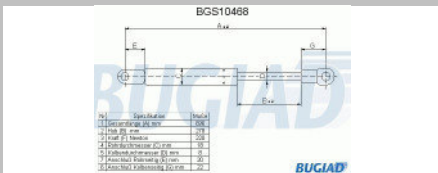

BSGS10468

OE-No.: SE021526200A

Gas Spring

Hersteller SEAT
Modell diverse