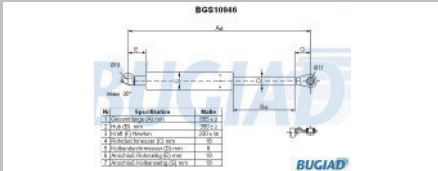

BGS10945

OE-No.: 74820S50G01

Gas Spring

Hersteller Modell
HONDA diverse

Gasfedern 2015

Body

BGS10946

OE-No.: 8177027011