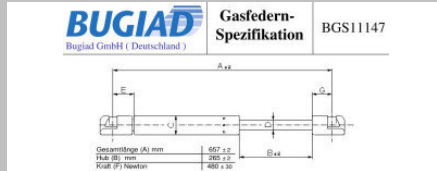

BGS11147

OE-No.: 8V41S406A10AD

Gas Spring

Hersteller Modell
FORD diverse