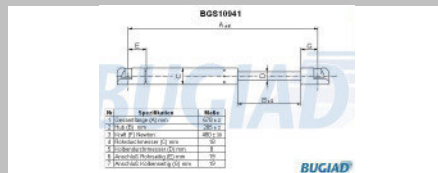

BGS10941

OE-No.: 4378216

Gas Spring

Hersteller Modell
FORD diverse