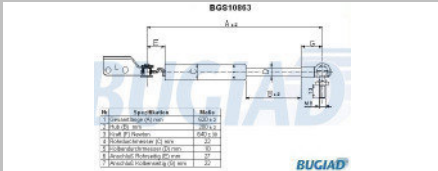

BGS10863

OE-No.: LC62-63-620C

Gas Spring

Hersteller Modell
MAZDA diverse